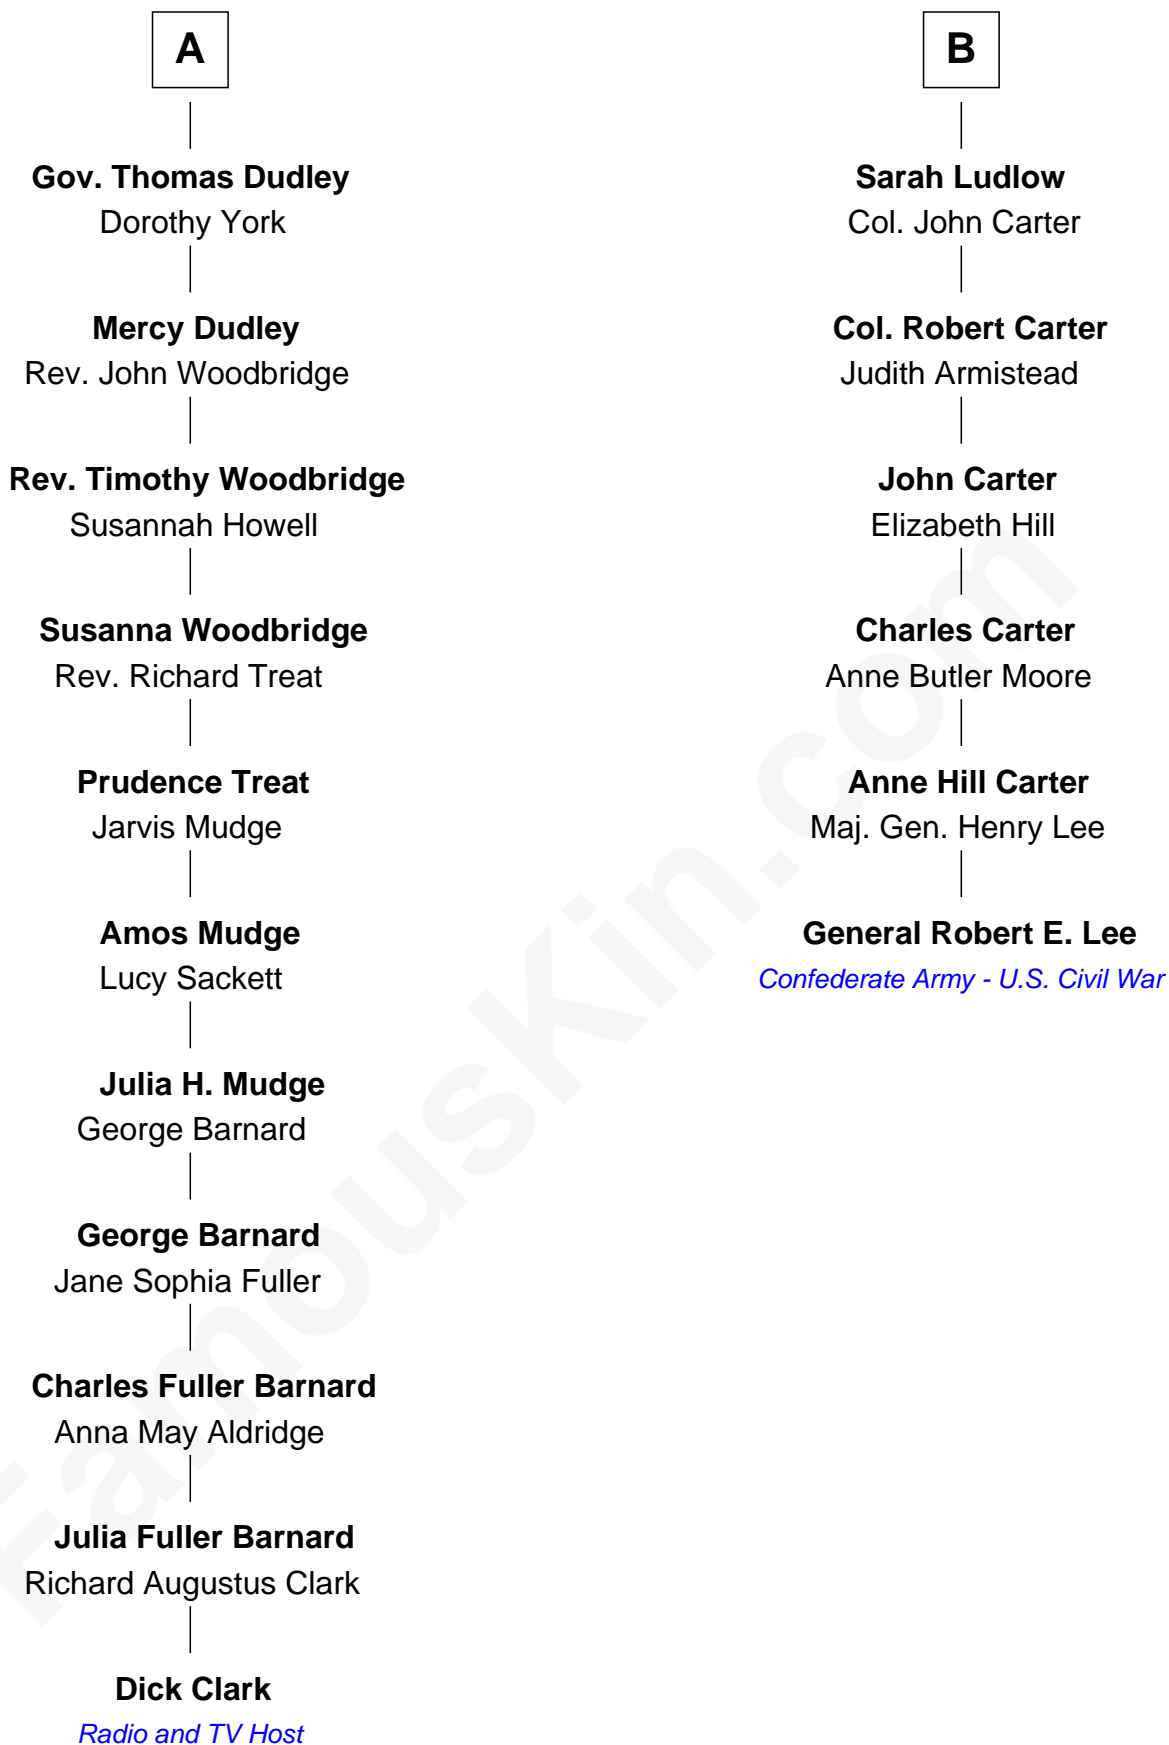

FamousKin.com Relationship Chart of

Dick Clark

Radio and TV Host

12th cousin 5 times removed of

General Robert E. Lee

Confederate Army - U.S. Civil War

Sir Walter Blount

Sancha de Ayala

Constance Blount

Sir John Sutton

Sir John Sutton

Elizabeth Berkeley

Sir Edmund Sutton

Joyce Tiptoft

Sir Edward Sutton

Cecily Willoughby

Sir John Sutton

Cecily Grey

Sir Henry Dudley

----- Ashton

Probable

Roger Dudley

Susanna Thorne

A

Edith Windsor

George Ludlow

Thomas Ludlow

Jane Pyle

Gabriel Ludlow

Phillis -----

B

Dick Clark photo by [Alan Light](#) (CC BY 2.0)