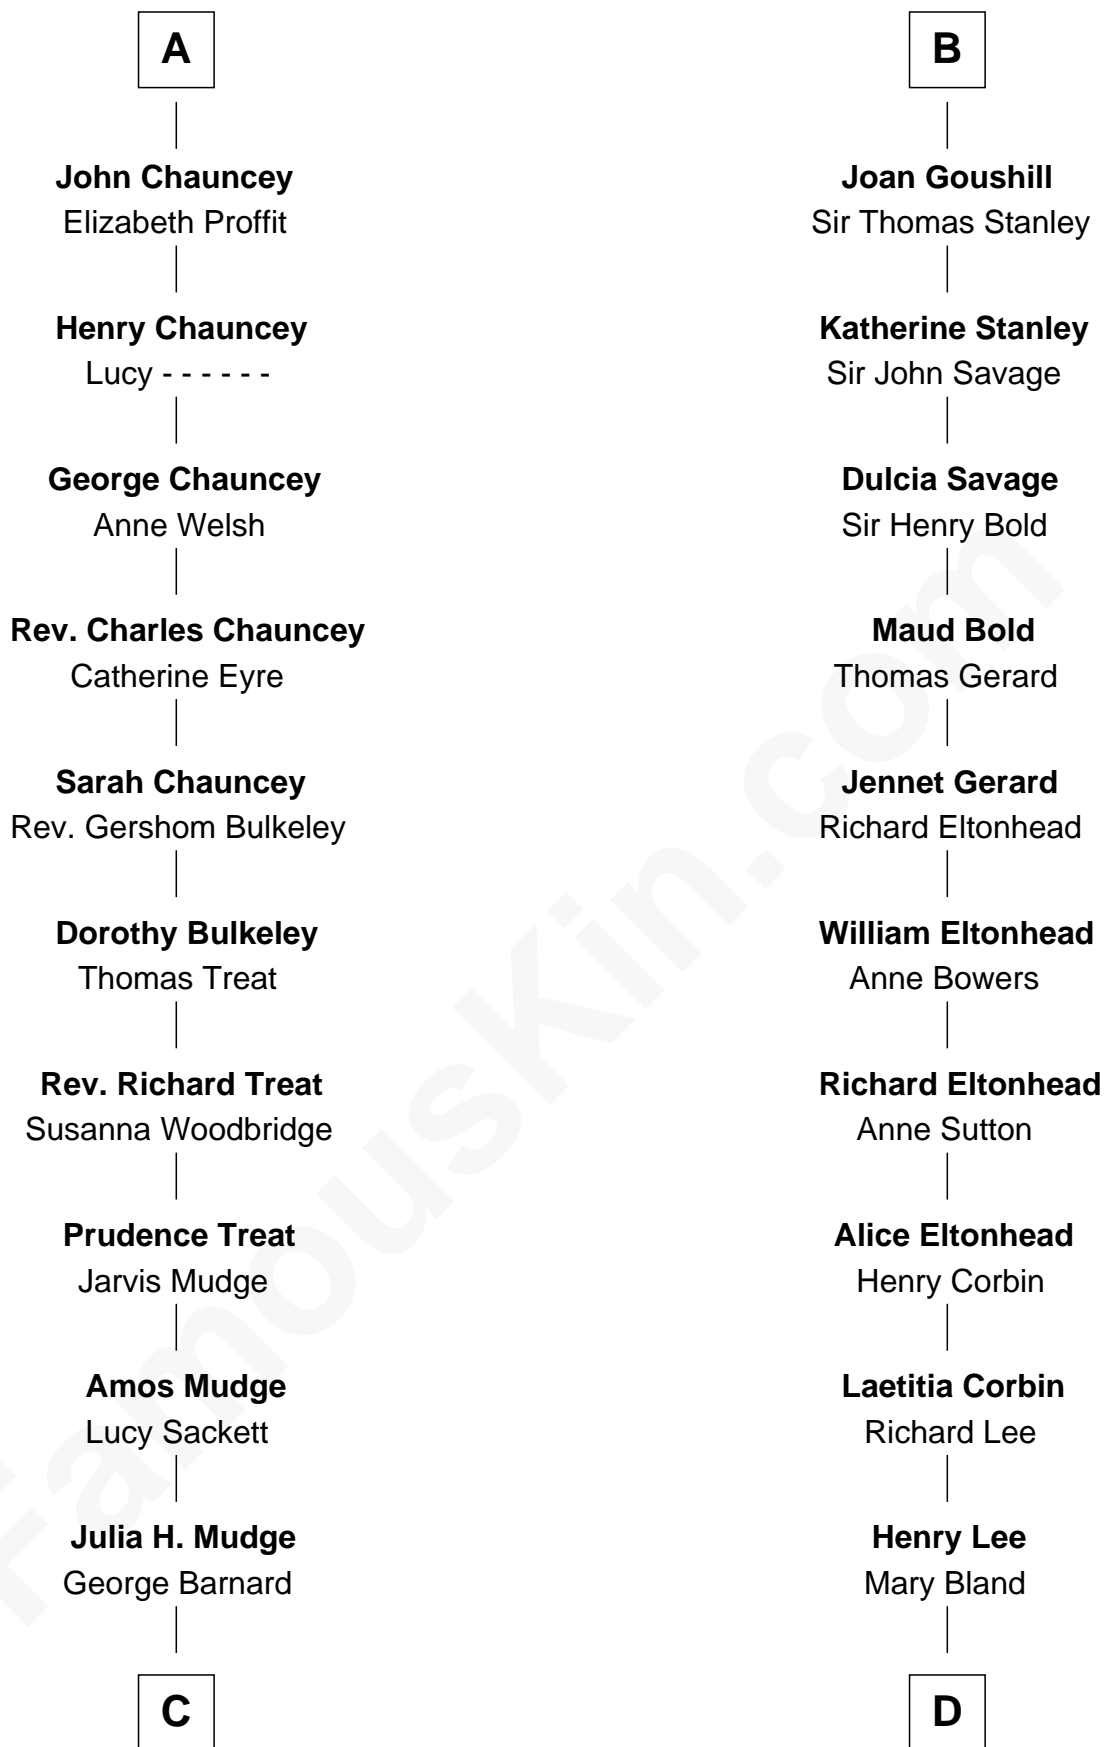

# FamousKin.com Relationship Chart of

**Dick Clark**

*Radio and TV Host*

19th cousin 1 time removed of

**General Robert E. Lee**

*Confederate Army - U.S. Civil War*

**C**

**George Barnard**  
Jane Sophia Fuller

**Charles Fuller Barnard**  
Anna May Aldridge

**Julia Fuller Barnard**  
Richard Augustus Clark

**Dick Clark**  
*Radio and TV Host*

**D**

**Col. Henry Lee**  
Lucy Grymes

**Maj. Gen. Henry Lee**  
Anne Hill Carter