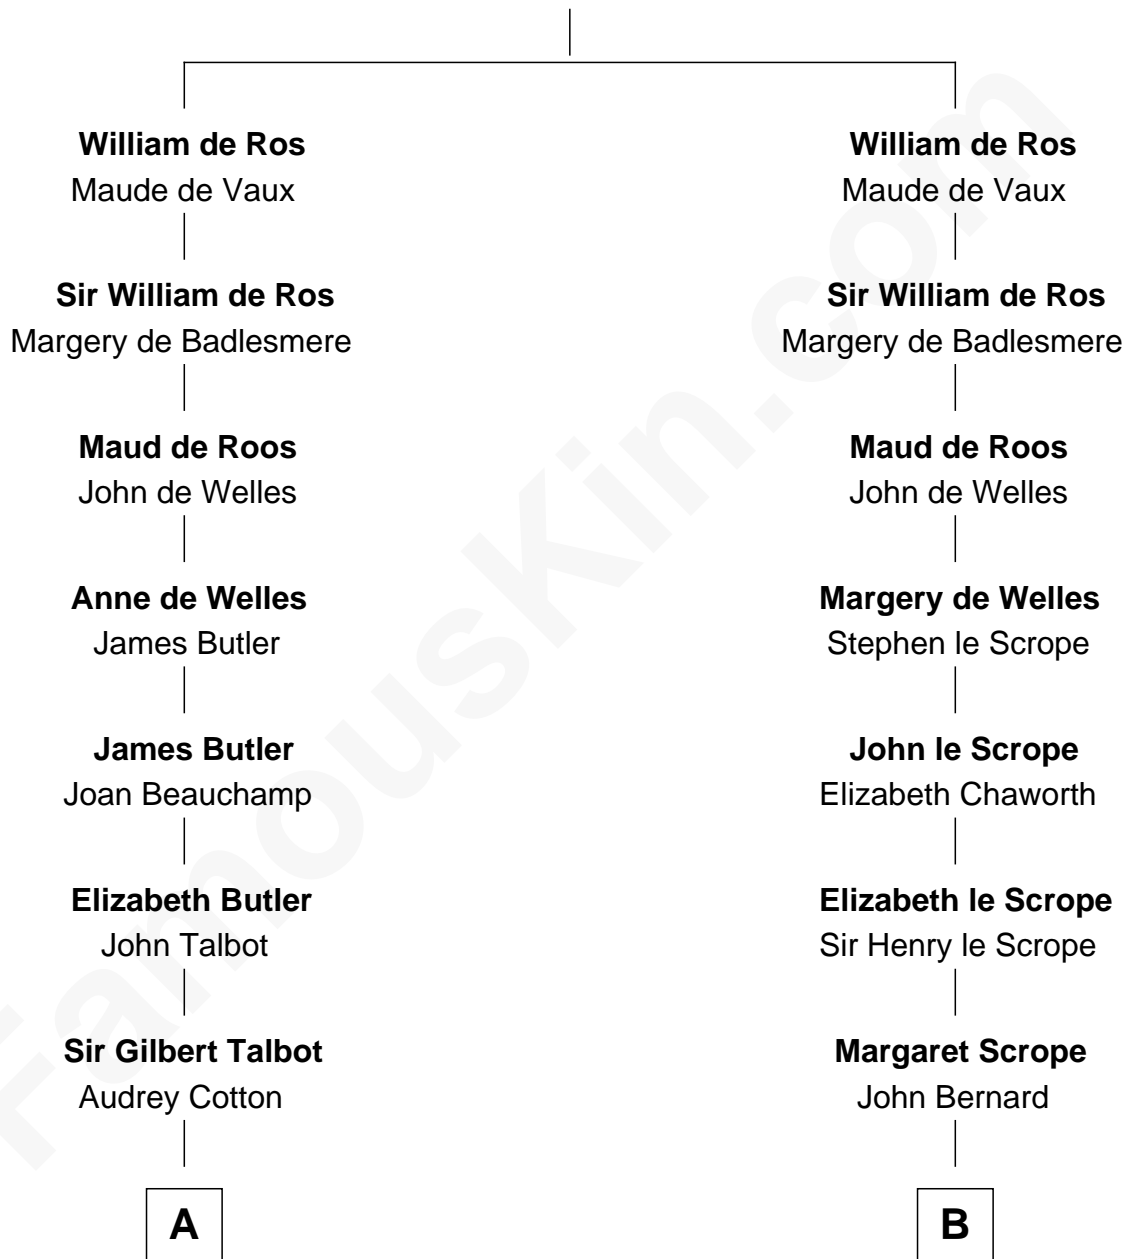

# FamousKin.com Relationship Chart of

**Dick Clark**

*Radio and TV Host*

17th cousin 4 times removed of

**General Robert E. Lee**

*Confederate Army - U.S. Civil War*

**Sir Robert de Ros**

Isabel de Aubeney

**C**

—  
**Julia H. Mudge**  
George Barnard

—  
**George Barnard**  
Jane Sophia Fuller

—  
**Charles Fuller Barnard**  
Anna May Aldridge

—  
**Julia Fuller Barnard**  
Richard Augustus Clark

—  
**Dick Clark**  
*Radio and TV Host*