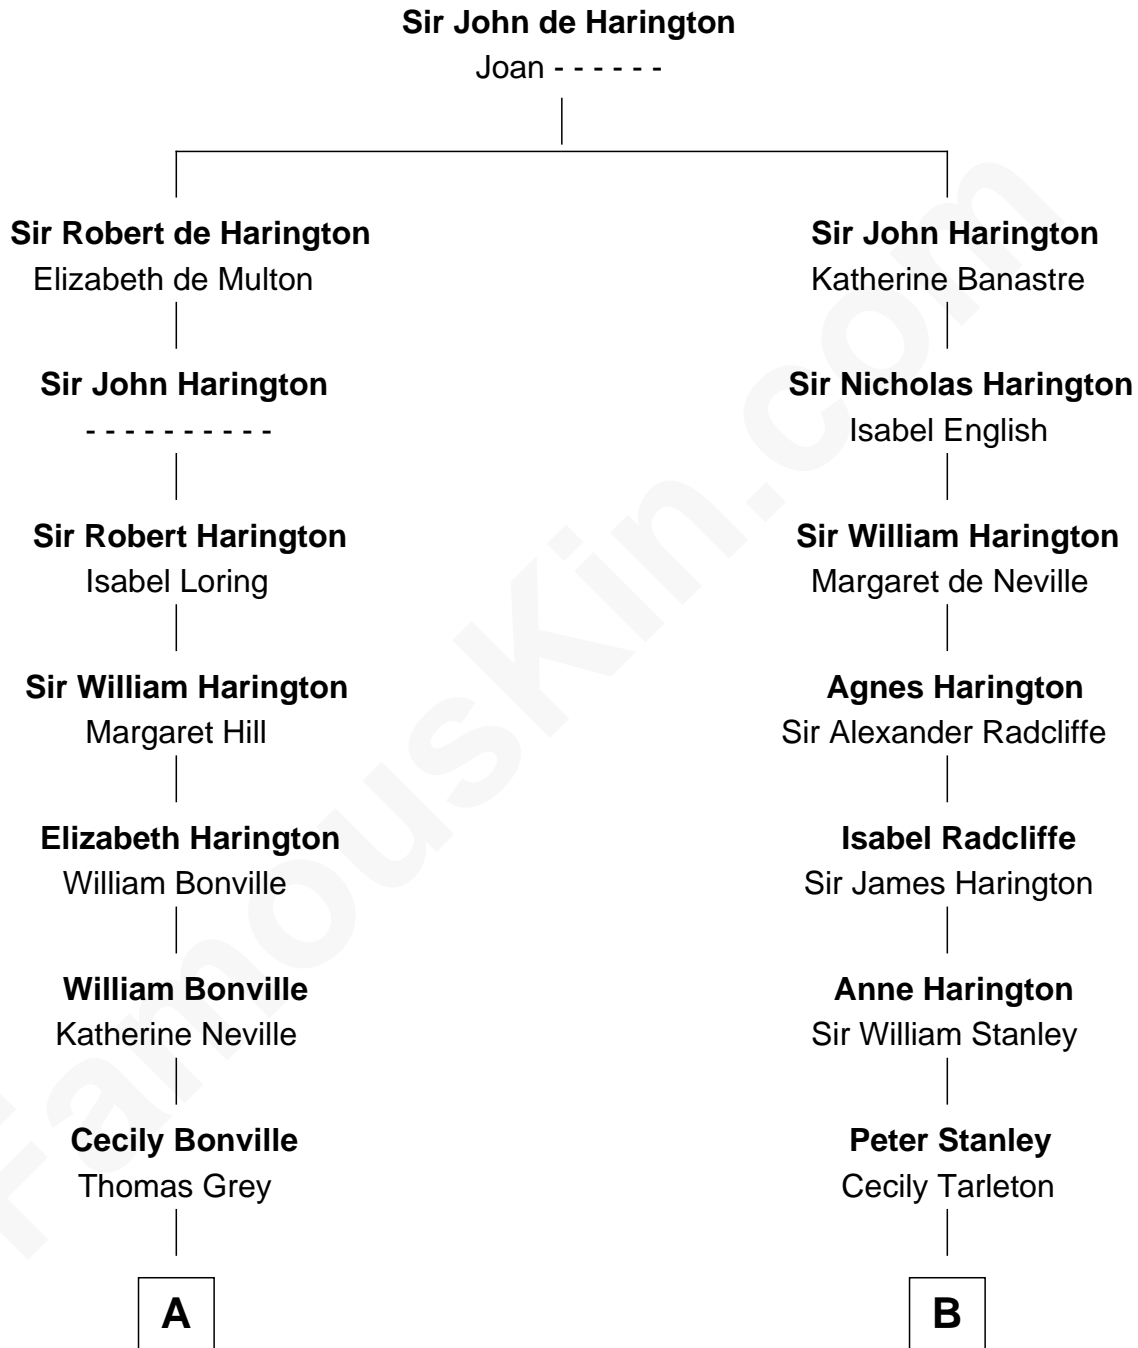

FamousKin.com Relationship Chart of

Dick Clark

Radio and TV Host

14th cousin 6 times removed of

General Robert E. Lee

Confederate Army - U.S. Civil War

C

—
George Barnard
Jane Sophia Fuller

—
Charles Fuller Barnard
Anna May Aldridge

—
Julia Fuller Barnard
Richard Augustus Clark

—
Dick Clark
Radio and TV Host

FamousKin.com