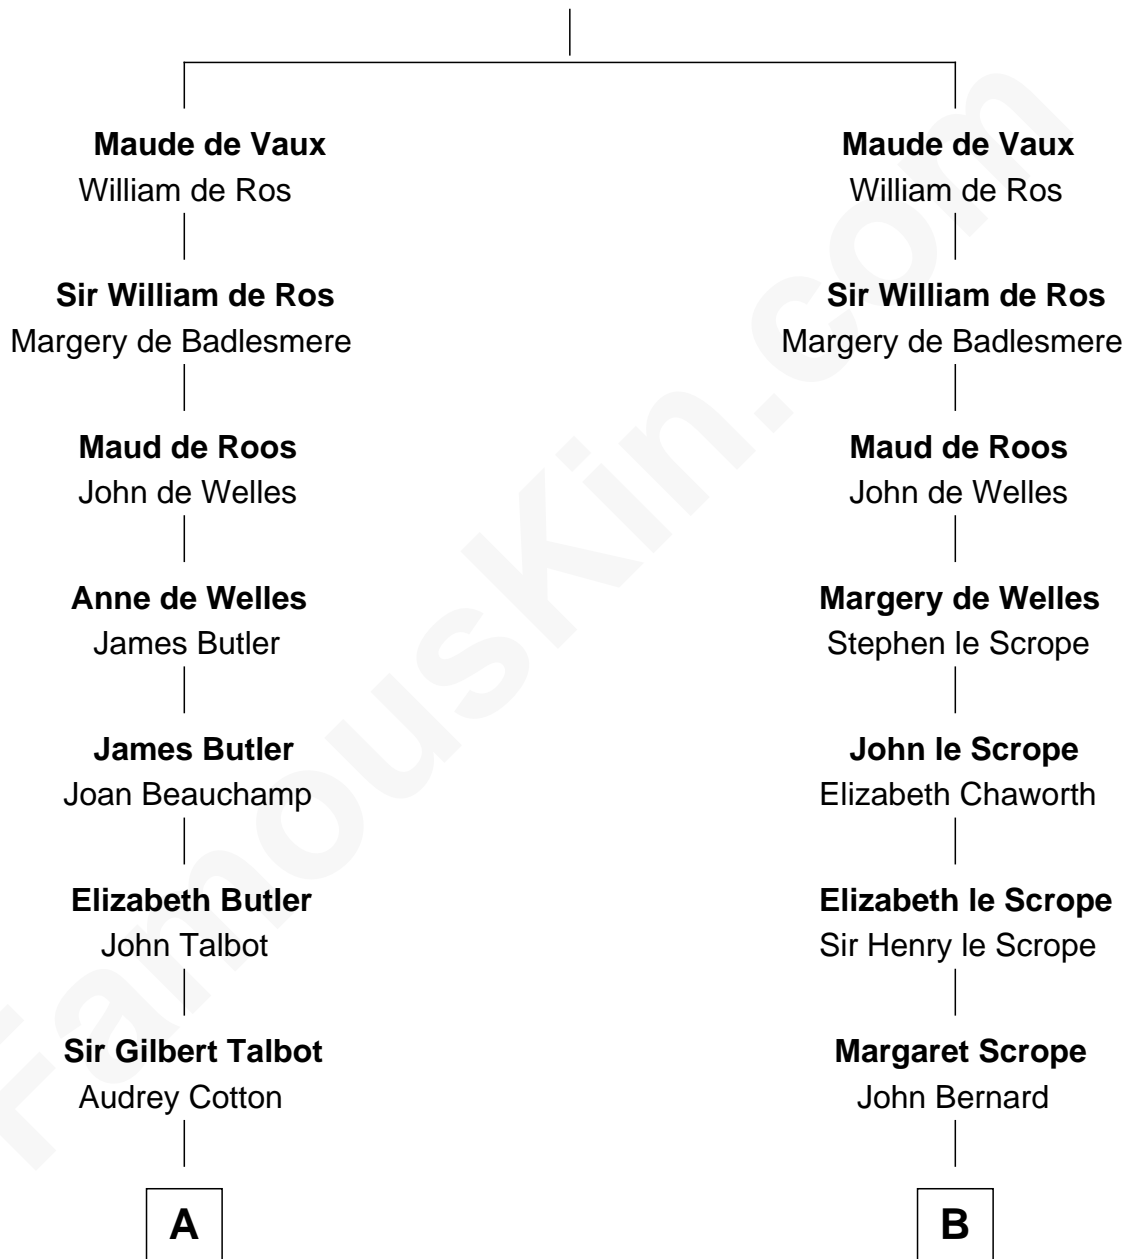

FamousKin.com Relationship Chart of

Dick Clark

Radio and TV Host

17th cousin 4 times removed of

General Robert E. Lee

Confederate Army - U.S. Civil War

John de Vaux

C

Julia H. Mudge

George Barnard

George Barnard

Jane Sophia Fuller

Charles Fuller Barnard

Anna May Aldridge

Julia Fuller Barnard

Richard Augustus Clark