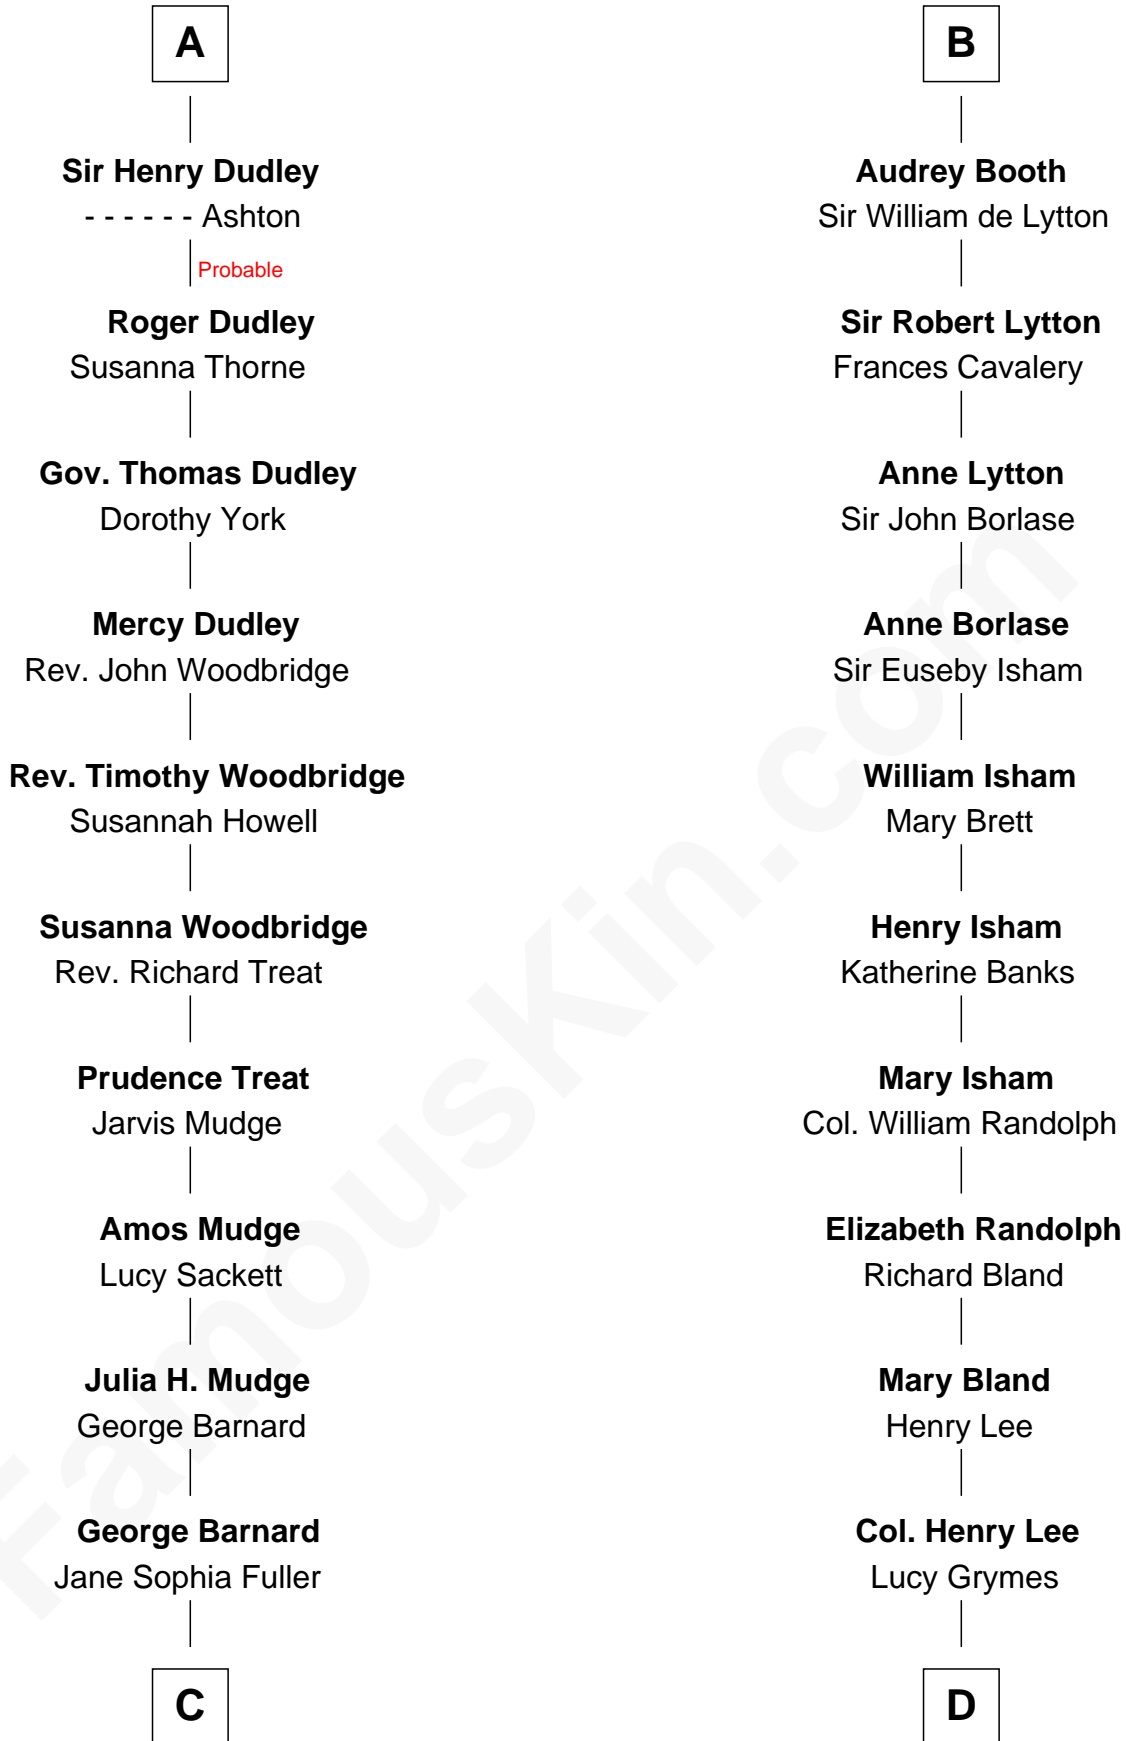

FamousKin.com Relationship Chart of

Dick Clark

Radio and TV Host

18th cousin 1 time removed of

General Robert E. Lee

Confederate Army - U.S. Civil War

Eudo la Zouche
Milicent de Cantilupe

Eve la Zouche
Sir Maurice de Berkeley

Thomas de Berkeley
Katherine de Clyvedon

Sir John Berkeley
Elizabeth Betteshorne

Elizabeth Berkeley
Sir John Sutton

Sir Edmund Sutton
Joyce Tiptoft

Sir Edward Sutton
Cecily Willoughby

Sir John Sutton
Cecily Grey

A

Sir William la Zouche
Maud Lovel

Milicent la Zouche
Sir William Deincourt

Margaret Deincourt
Sir Robert de Tibetot

Elizabeth de Tibetot
Sir Philip le Despencer

Margery Despencer
Sir Roger Wentworth

Margaret Wentworth
Sir William Hopton

Margaret Hopton
Sir Philip Booth

B

C

Charles Fuller Barnard

Anna May Aldridge

Julia Fuller Barnard

Richard Augustus Clark

Dick Clark