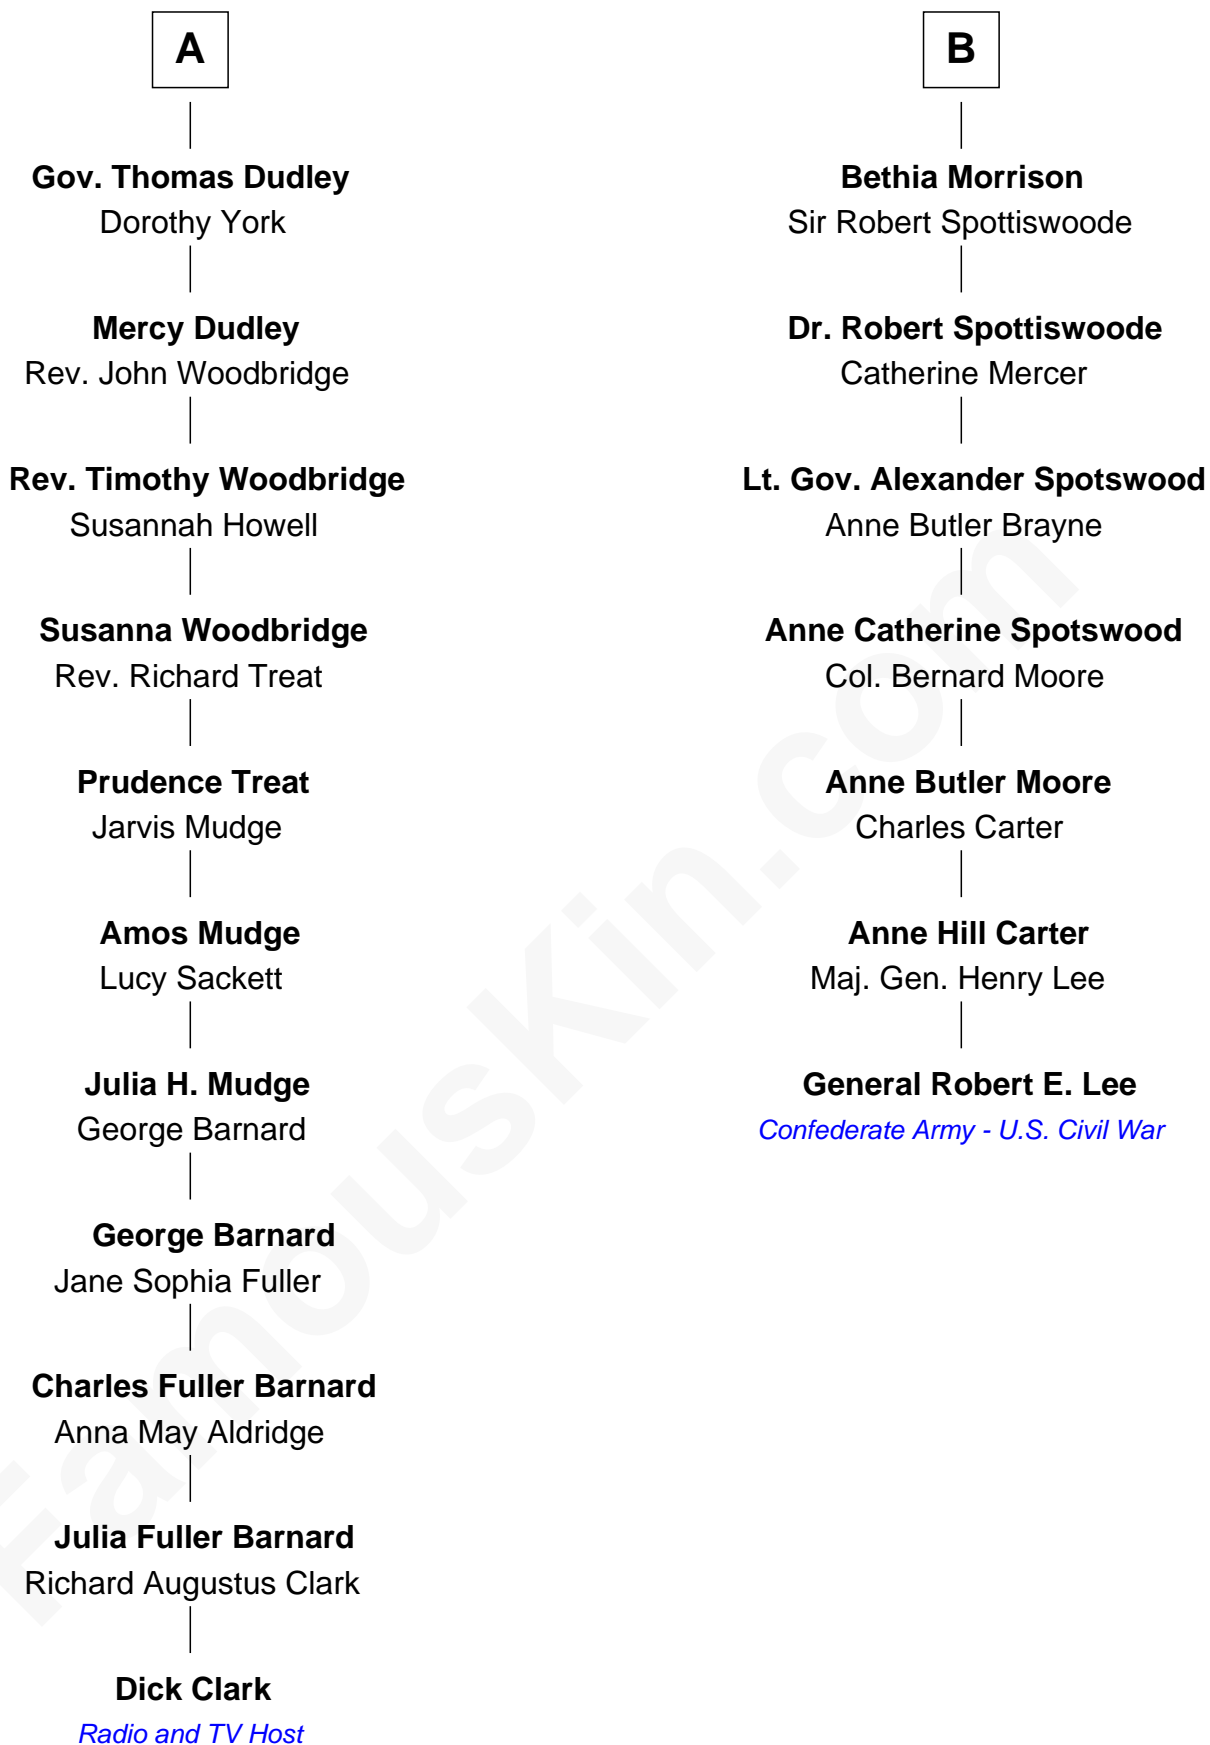

FamousKin.com Relationship Chart of

Dick Clark

Radio and TV Host

13th cousin 4 times removed of

General Robert E. Lee

Confederate Army - U.S. Civil War

Sir Thomas de Holand

Alice Fitzalan

Dick Clark photo by [Alan Light](#) (CC BY 2.0)