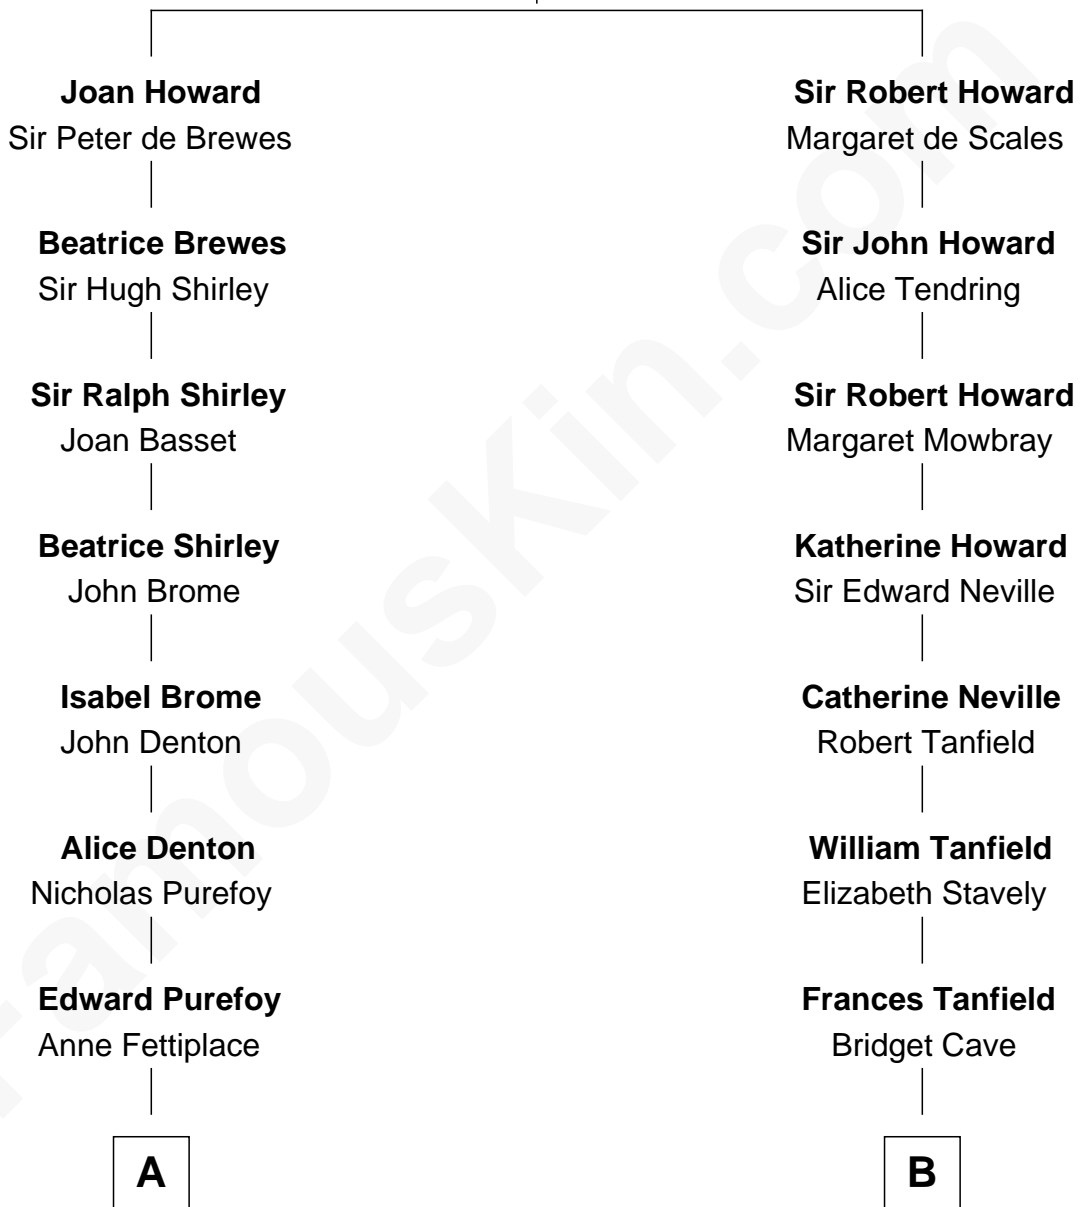

FamousKin.com Relationship Chart of

Dick Clark

Radio and TV Host

16th cousin 3 times removed of

General Robert E. Lee

Confederate Army - U.S. Civil War

Sir John Howard

Alice de Bois

C

Charles Fuller Barnard

Anna May Aldridge

Julia Fuller Barnard

Richard Augustus Clark

Dick Clark

Radio and TV Host

FamousKin.com