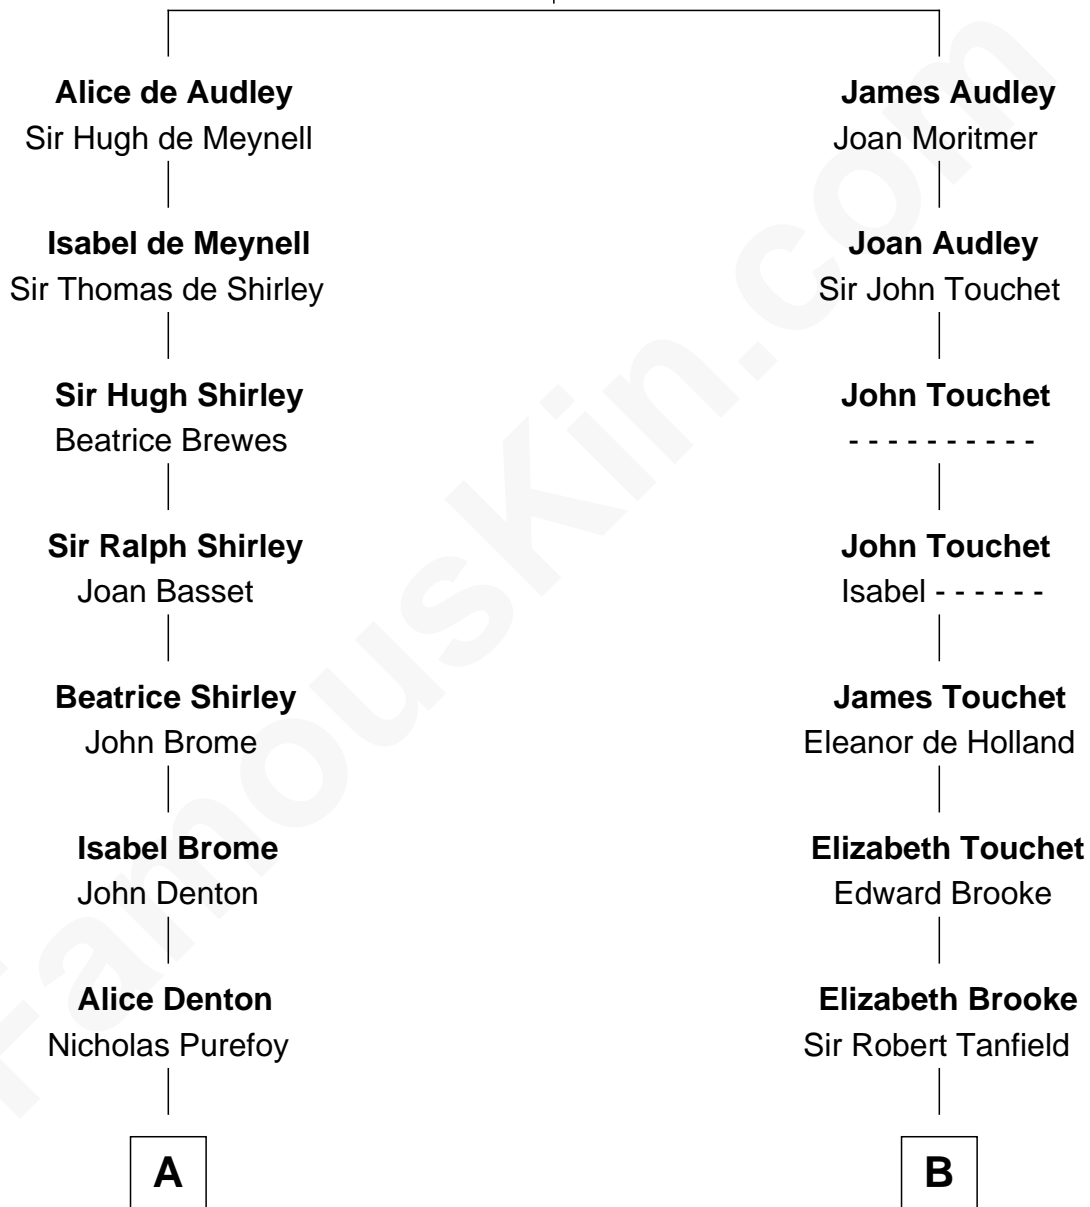

FamousKin.com Relationship Chart of

Dick Clark

Radio and TV Host

19th cousin 1 time removed of

General Robert E. Lee

Confederate Army - U.S. Civil War

Sir Nicholas Audley

Joan Martin

C

George Barnard
Jane Sophia Fuller

Charles Fuller Barnard
Anna May Aldridge

Julia Fuller Barnard
Richard Augustus Clark

Dick Clark
Radio and TV Host

D

Col. Henry Lee
Lucy Grymes

Maj. Gen. Henry Lee
Anne Hill Carter