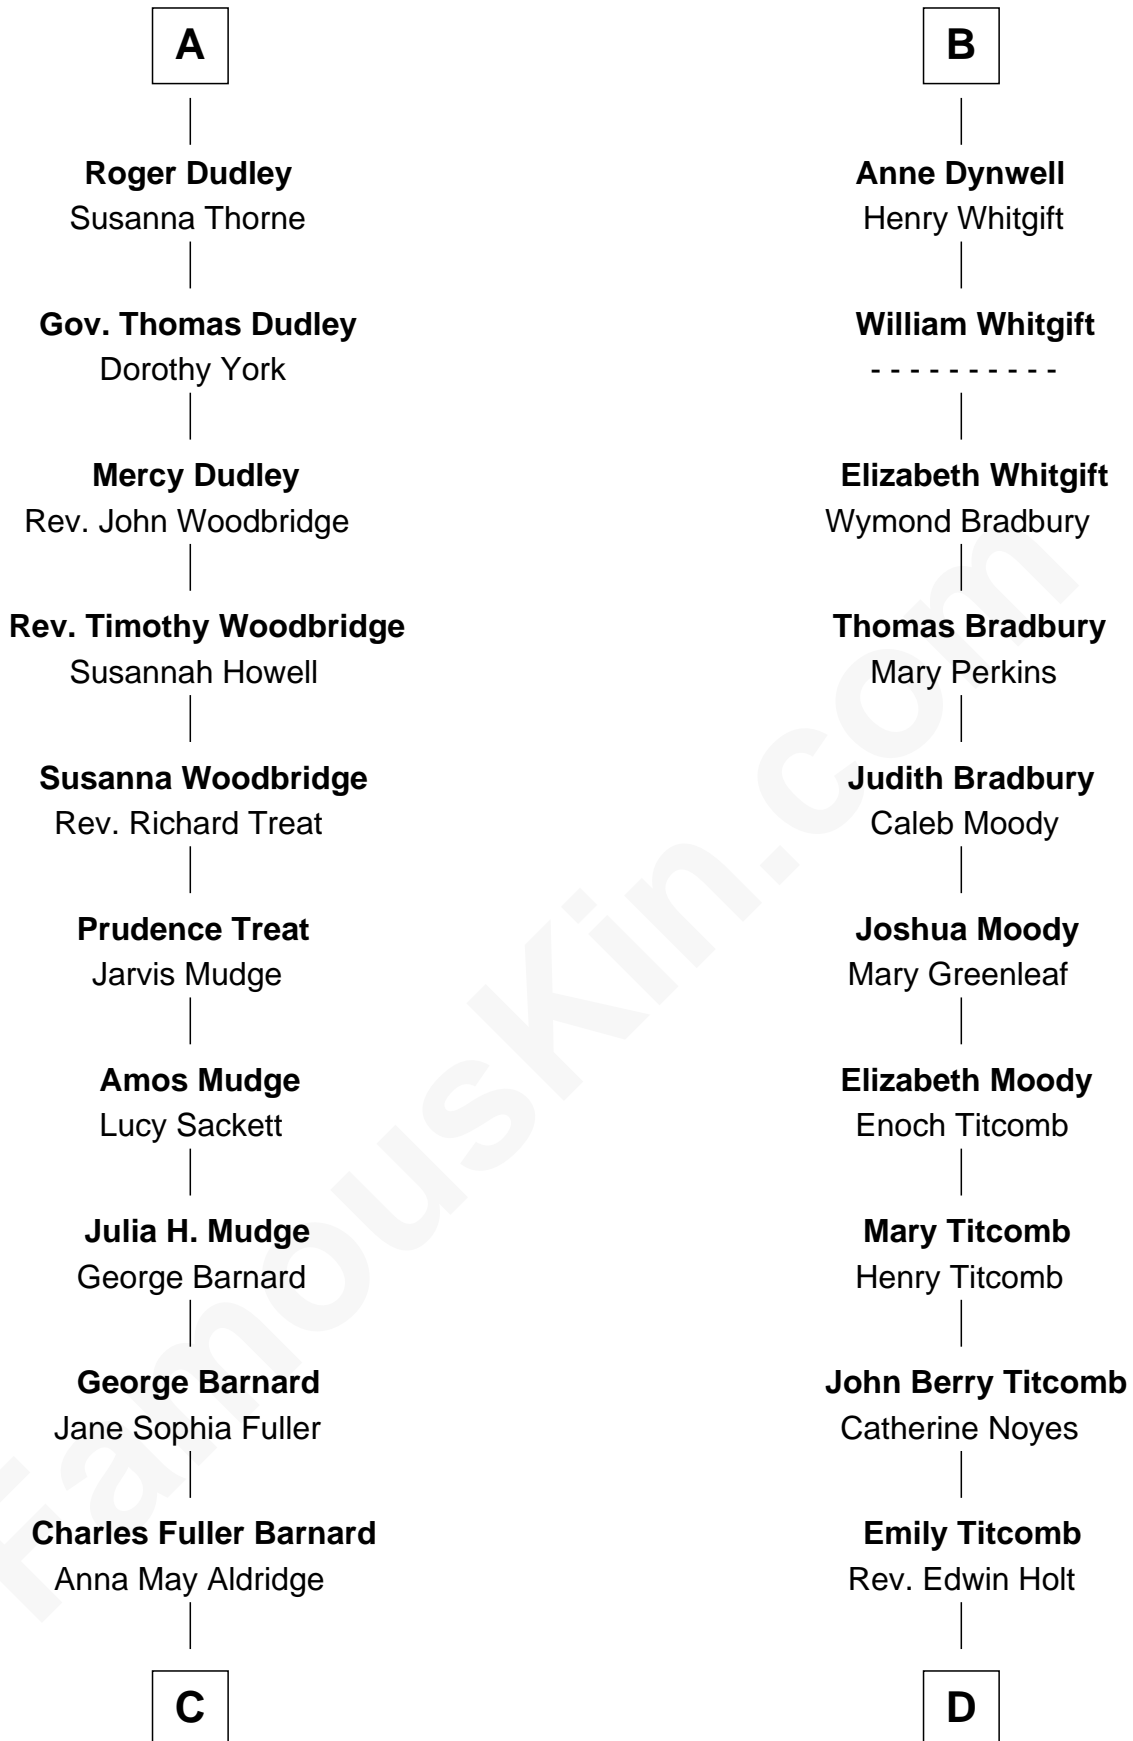

FamousKin.com Relationship Chart of

Dick Clark

Radio and TV Host

18th cousin 3 times removed of

Linda Hamilton

TV and Movie Actress

C

Julia Fuller Barnard
Richard Augustus Clark

Dick Clark
Radio and TV Host

D

Stephen P. Holt
Aurelia Morgan Grimes

Taylor Holt
Frances Kyle

Dr. Richard Huckstep Holt
Mildred Alberta Derby

Barbara Kyle Holt
Dr. Carroll Stanford Hamilton

Linda Hamilton
TV and Movie Actress