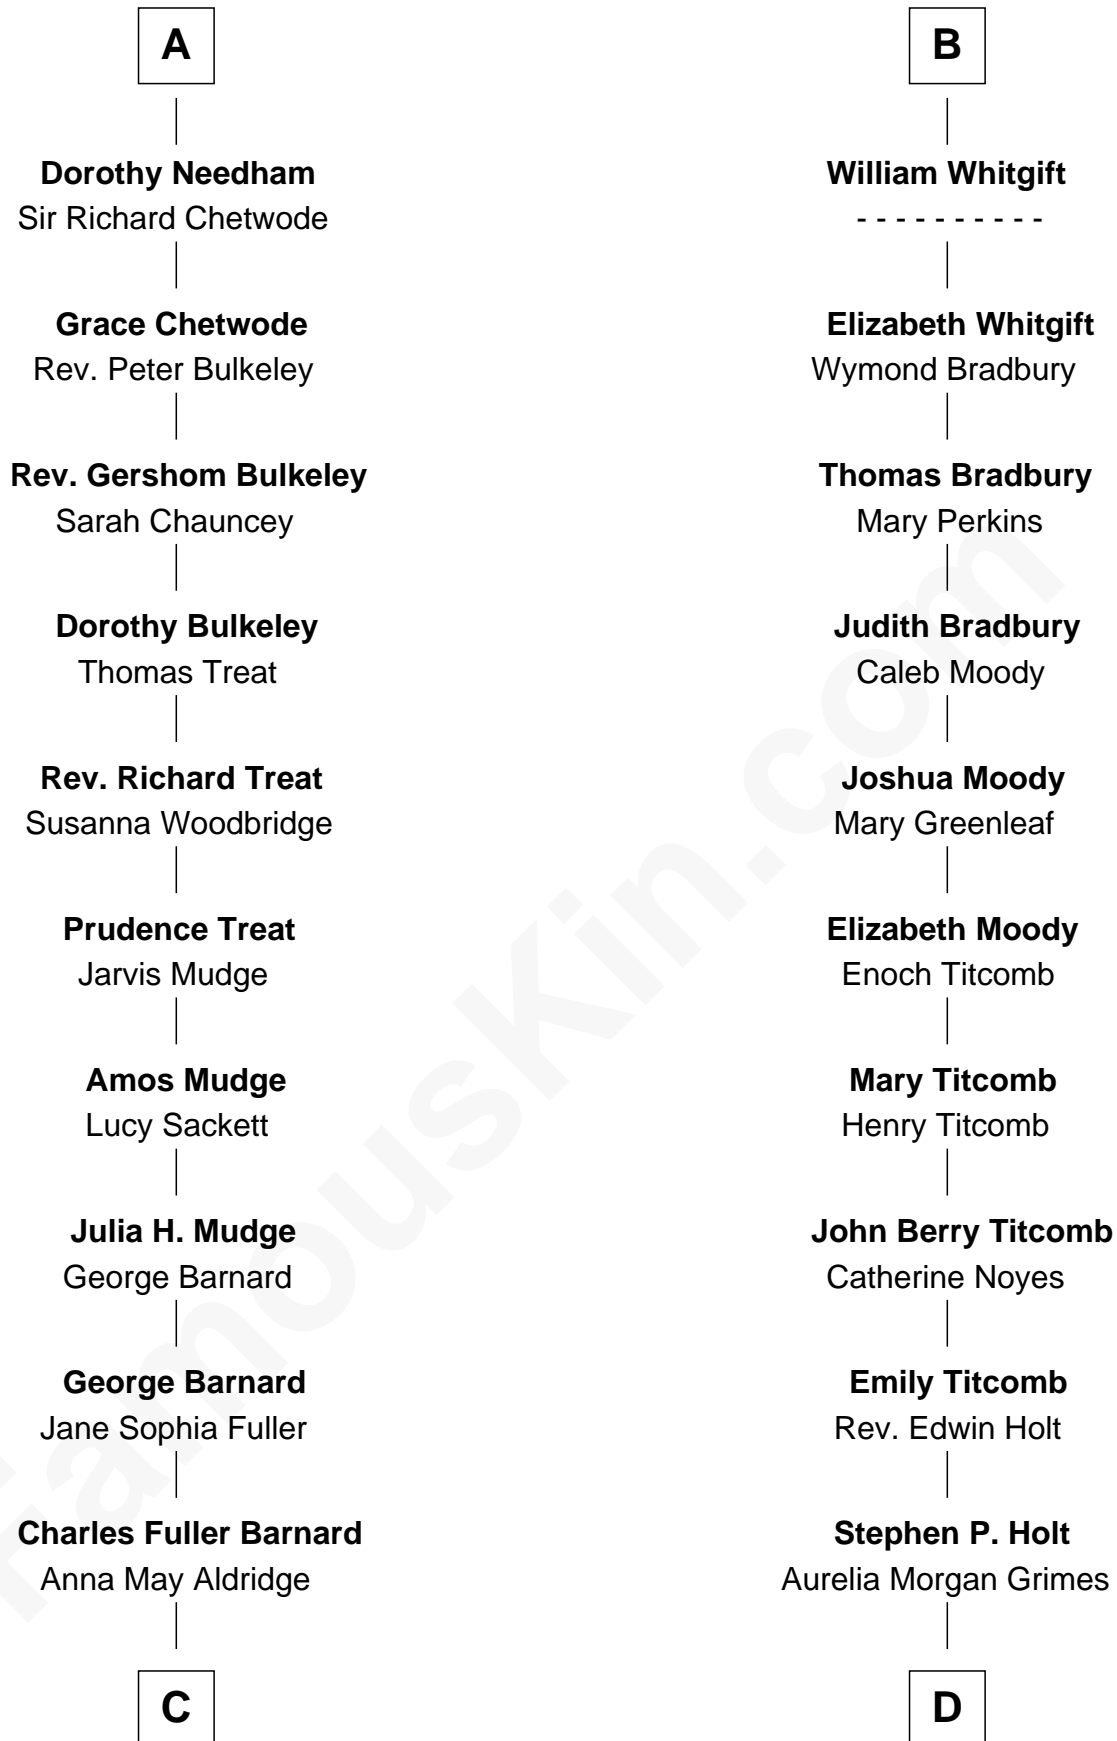

FamousKin.com Relationship Chart of

Dick Clark

Radio and TV Host

18th cousin 2 times removed of

Linda Hamilton

TV and Movie Actress

John de Welles

Maud de Roos

C

Julia Fuller Barnard
Richard Augustus Clark

Dick Clark
Radio and TV Host

D

Taylor Holt
Frances Kyle

Dr. Richard Huckstep Holt
Mildred Alberta Derby

Barbara Kyle Holt
Dr. Carroll Stanford Hamilton

Linda Hamilton
TV and Movie Actress