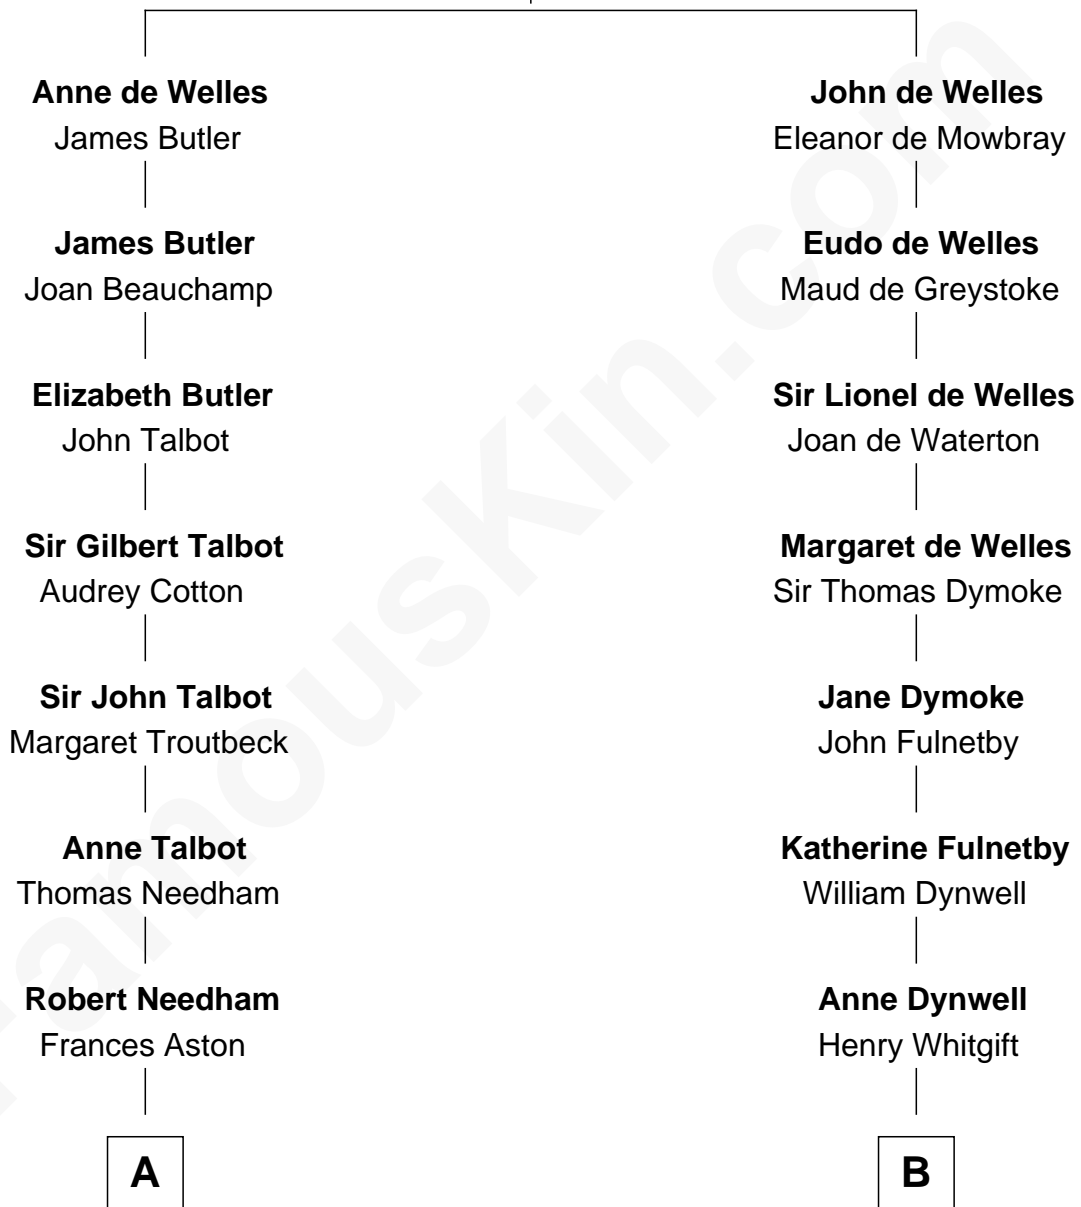

FamousKin.com Relationship Chart of

Dick Clark

Radio and TV Host

18th cousin 2 times removed of

Linda Hamilton

TV and Movie Actress

John de Welles

Maud de Roos

C

Julia Fuller Barnard
Richard Augustus Clark

Dick Clark
Radio and TV Host

D

Taylor Holt
Frances Kyle

Dr. Richard Huckstep Holt
Mildred Alberta Derby

Barbara Kyle Holt
Dr. Carroll Stanford Hamilton

Linda Hamilton
TV and Movie Actress