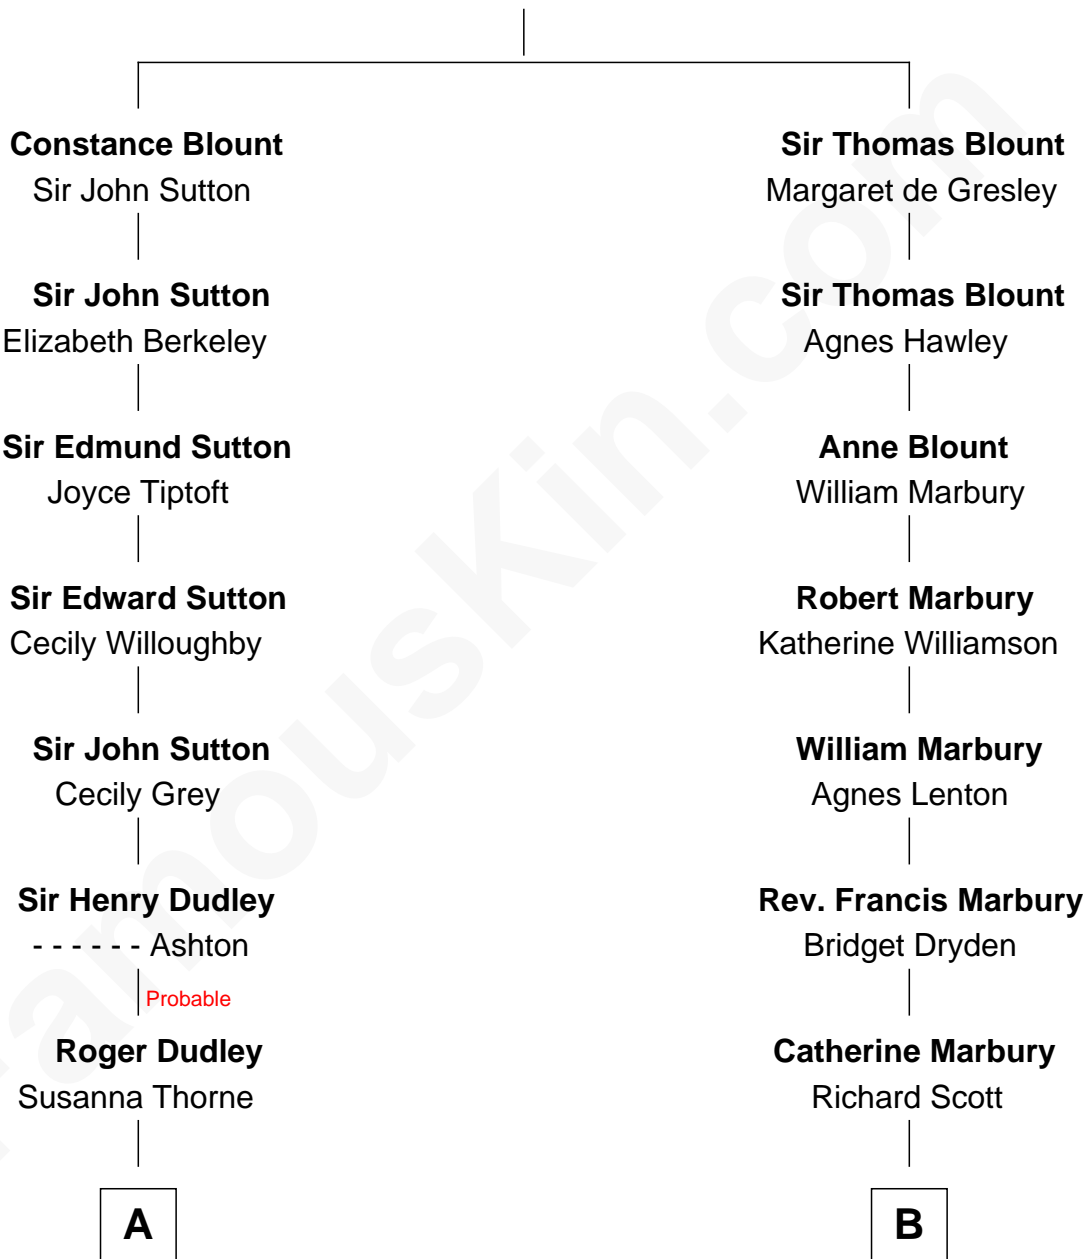

# FamousKin.com Relationship Chart of

**Dick Clark**

*Radio and TV Host*

16th cousin 1 time removed of

**Amelia Earhart**

*Aviation Pioneer*

**Sir Walter Blount**

Sancha de Ayala

Dick Clark photo by [Alan Light](#) (CC BY 2.0)

Amelia Earhart photo by [Pacific Aviation Museum](#) (CC BY 2.0)