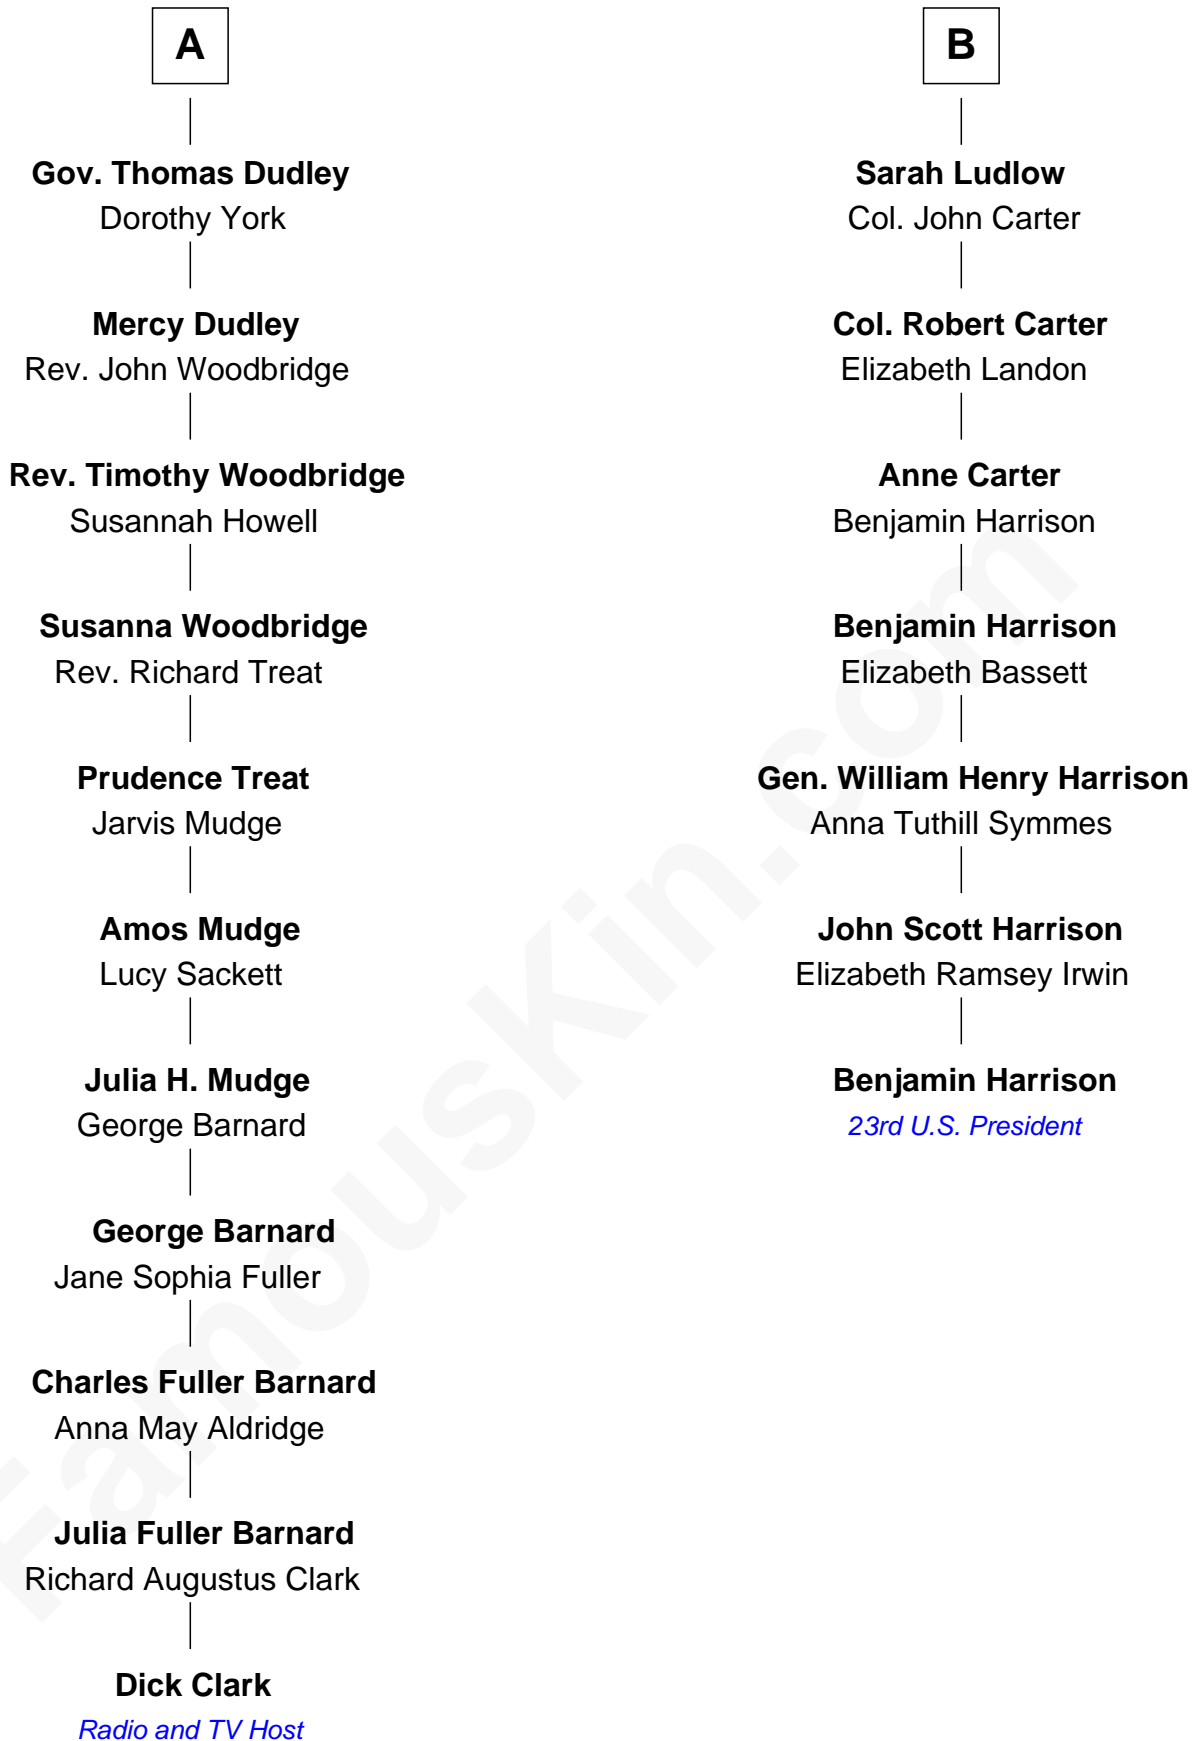

FamousKin.com Relationship Chart of

Dick Clark

Radio and TV Host

13th cousin 4 times removed of

Benjamin Harrison

23rd U.S. President

Sir Walter Blount

Sancha de Ayala

Constance Blount

Sir John Sutton

Sir John Sutton

Elizabeth Berkeley

Sir Edmund Sutton

Joyce Tiptoft

Sir Edward Sutton

Cecily Willoughby

Sir John Sutton

Cecily Grey

Sir Henry Dudley

----- Ashton

Probable

Roger Dudley

Susanna Thorne

A

Edith Windsor

George Ludlow

Thomas Ludlow

Jane Pyle

Gabriel Ludlow

Phillis -----

B

Dick Clark photo by [Alan Light](#) (CC BY 2.0)