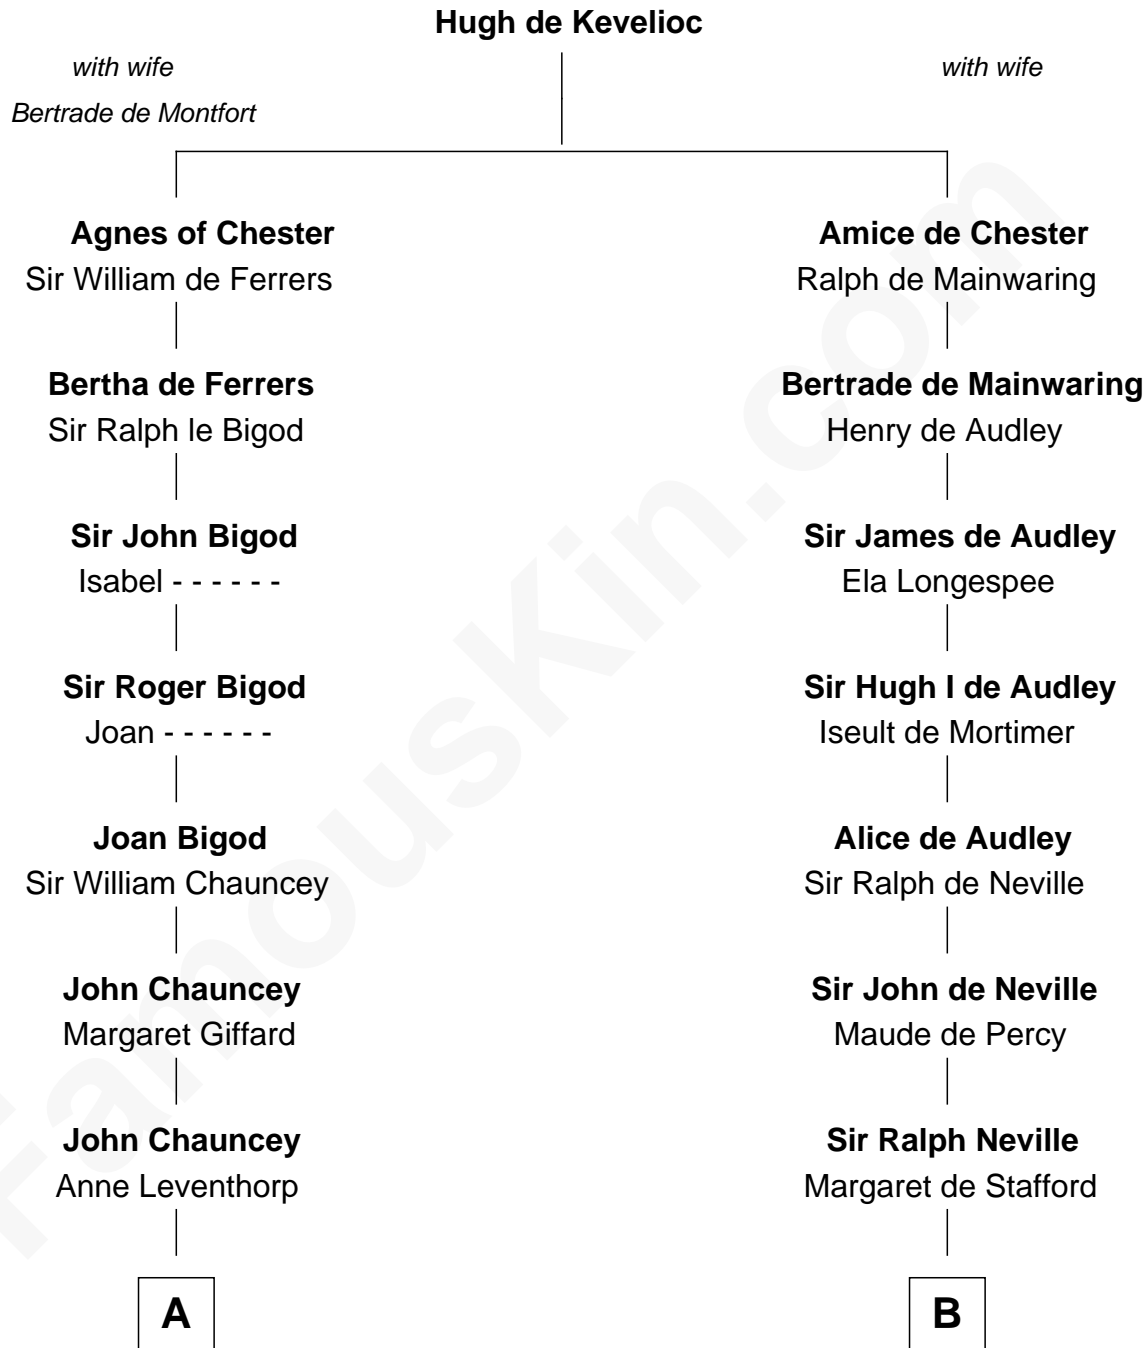

# FamousKin.com Relationship Chart of

**Dick Clark**

*Radio and TV Host*

21st cousin of

**Benjamin Harrison**

*23rd U.S. President*

**C**

**Julia H. Mudge**  
George Barnard

**George Barnard**  
Jane Sophia Fuller

**Charles Fuller Barnard**  
Anna May Aldridge

**Julia Fuller Barnard**  
Richard Augustus Clark

**Dick Clark**  
*Radio and TV Host*

**D**

**Benjamin Harrison**  
Anne Carter