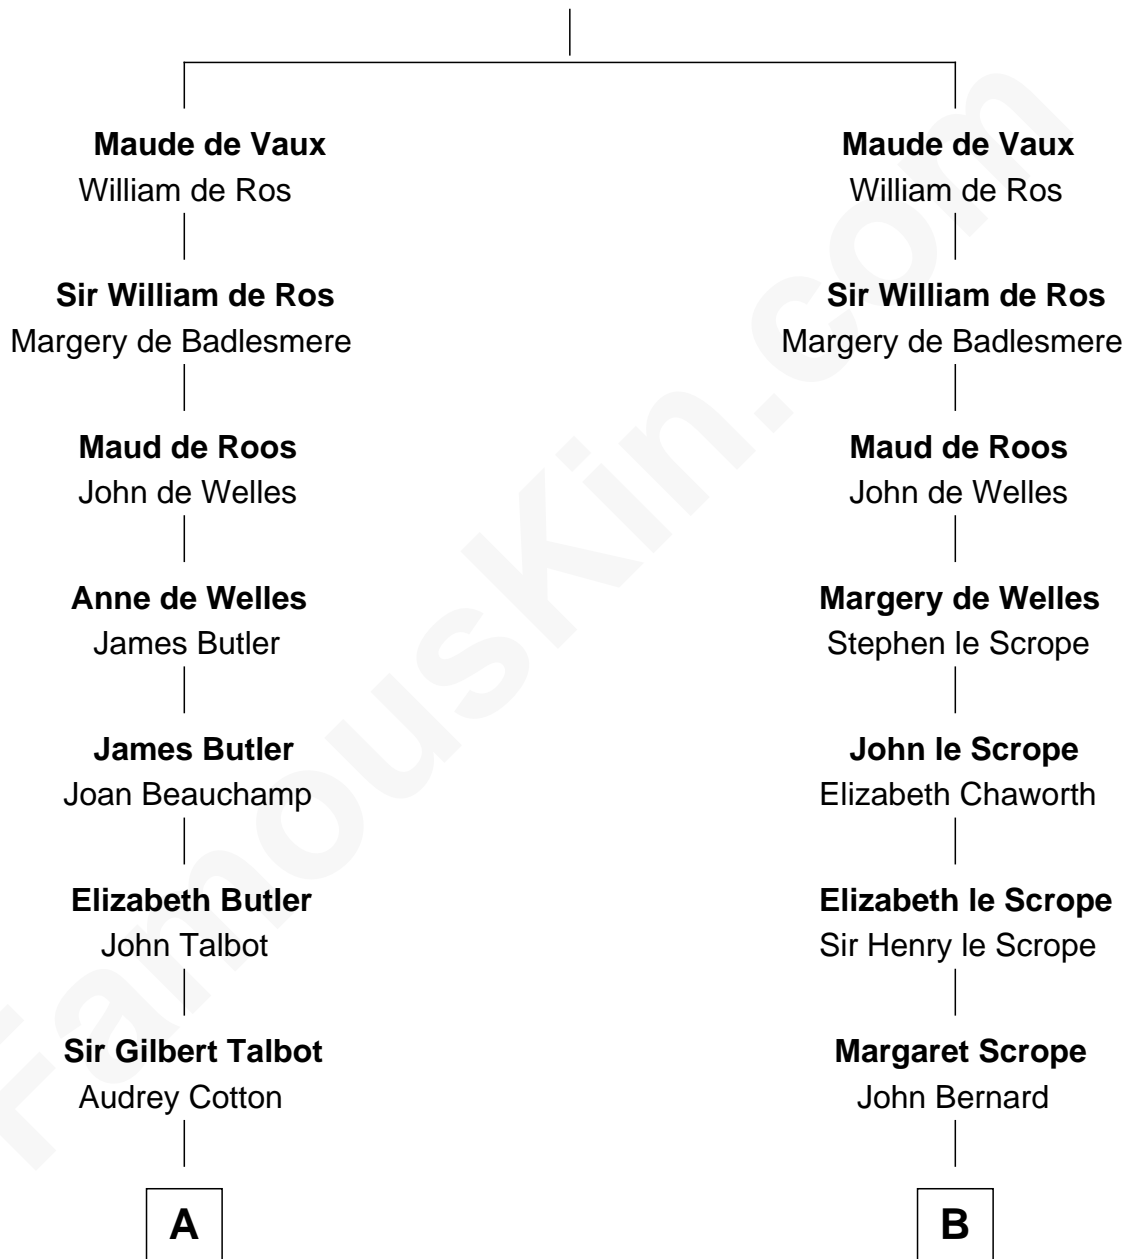

# FamousKin.com Relationship Chart of

**Dick Clark**

*Radio and TV Host*

18th cousin 3 times removed of

**Benjamin Harrison**

*23rd U.S. President*

**John de Vaux**

**C**

**Julia H. Mudge**  
George Barnard

**George Barnard**  
Jane Sophia Fuller

**Charles Fuller Barnard**  
Anna May Aldridge

**Julia Fuller Barnard**  
Richard Augustus Clark

**Dick Clark**  
*Radio and TV Host*

**D**

**John Scott Harrison**  
Elizabeth Ramsey Irwin

**Benjamin Harrison**  
*23rd U.S. President*

FamousKin.com