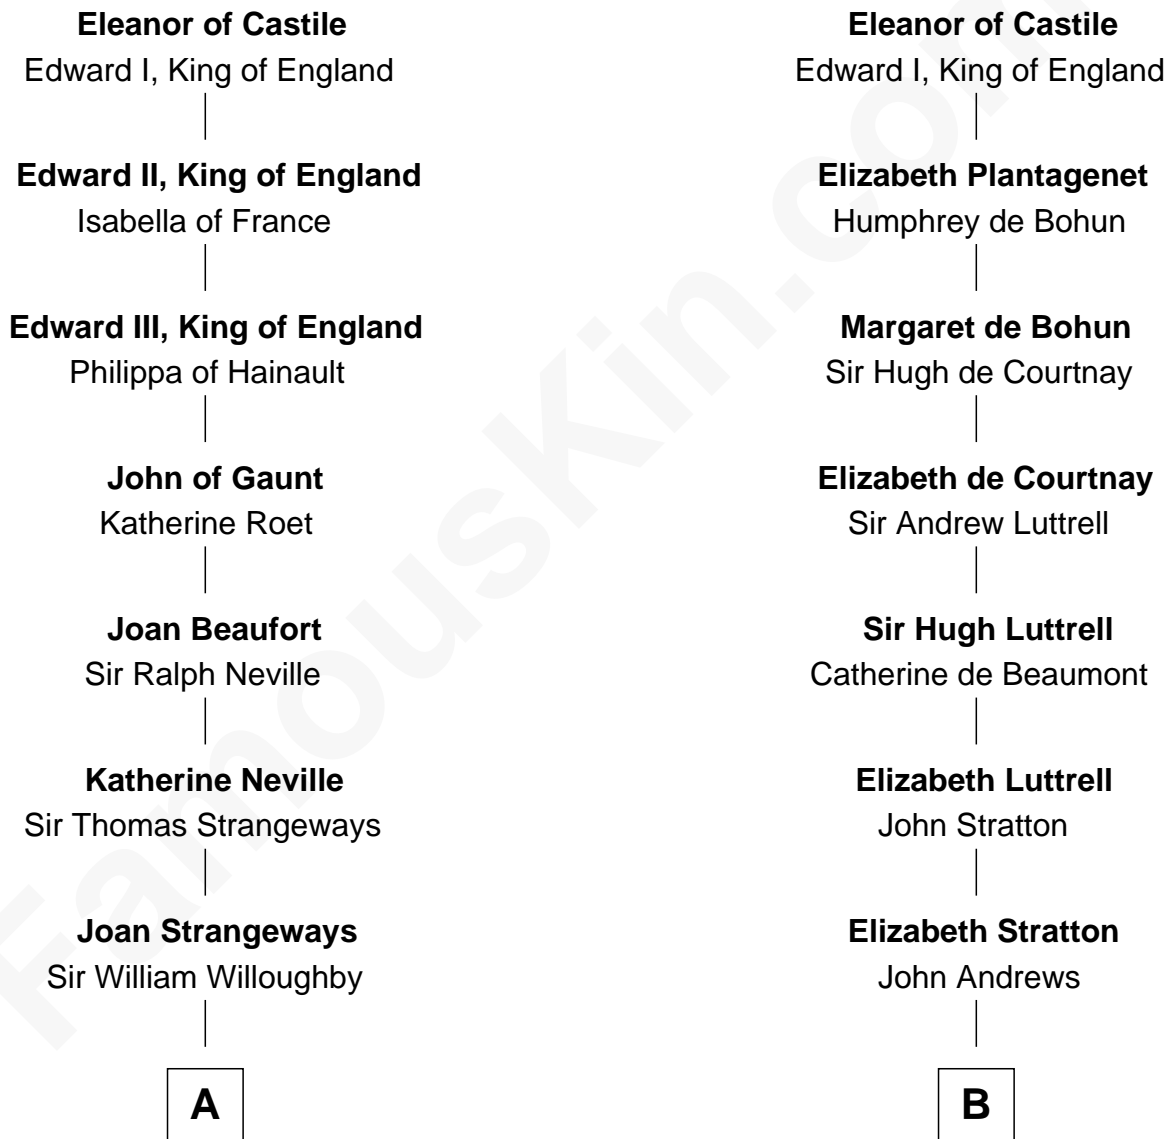

FamousKin.com Relationship Chart of

Dick Clark

Radio and TV Host

18th cousin 3 times removed of

Benjamin Harrison

23rd U.S. President

Ferdinand III, King of Castile

Joanna of Ponthieu