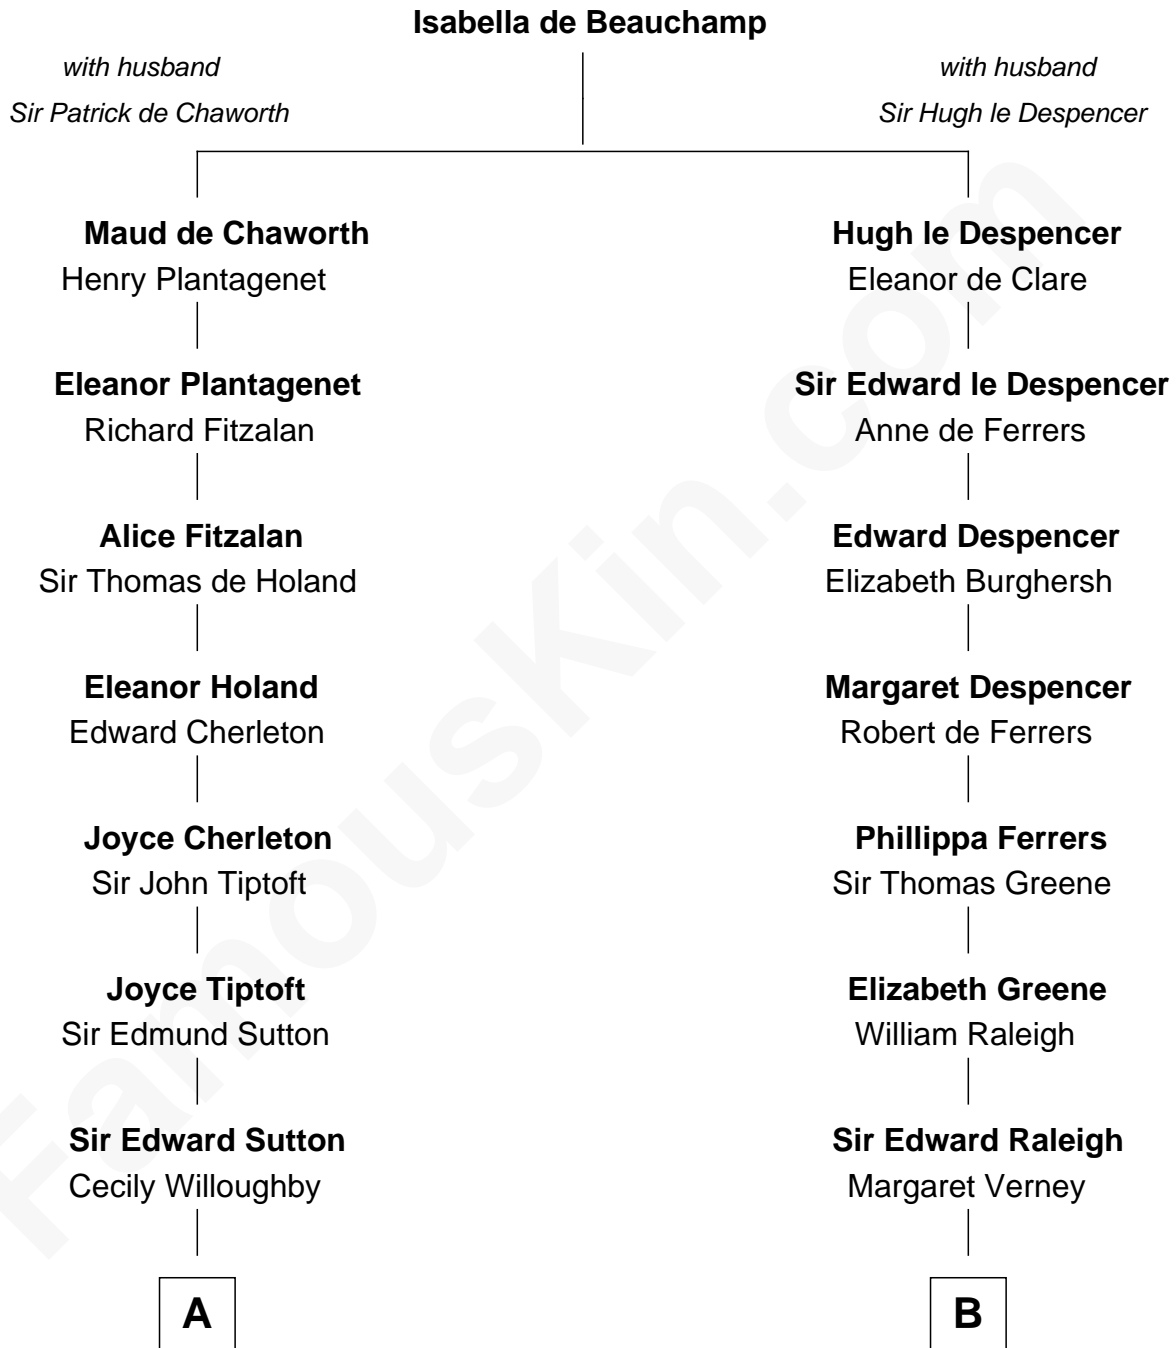

# FamousKin.com Relationship Chart of

**Dick Clark**

*Radio and TV Host*

18th cousin 2 times removed of

**Joseph Wharton**

*Founder of the Wharton School of Business*

**C**

**George Barnard**  
Jane Sophia Fuller

**Charles Fuller Barnard**  
Anna May Aldridge

**Julia Fuller Barnard**  
Richard Augustus Clark

**Dick Clark**  
*Radio and TV Host*

**D**

**Deborah Fisher**  
William Wharton

**Joseph Wharton**  
*Founder, Wharton School of Business*