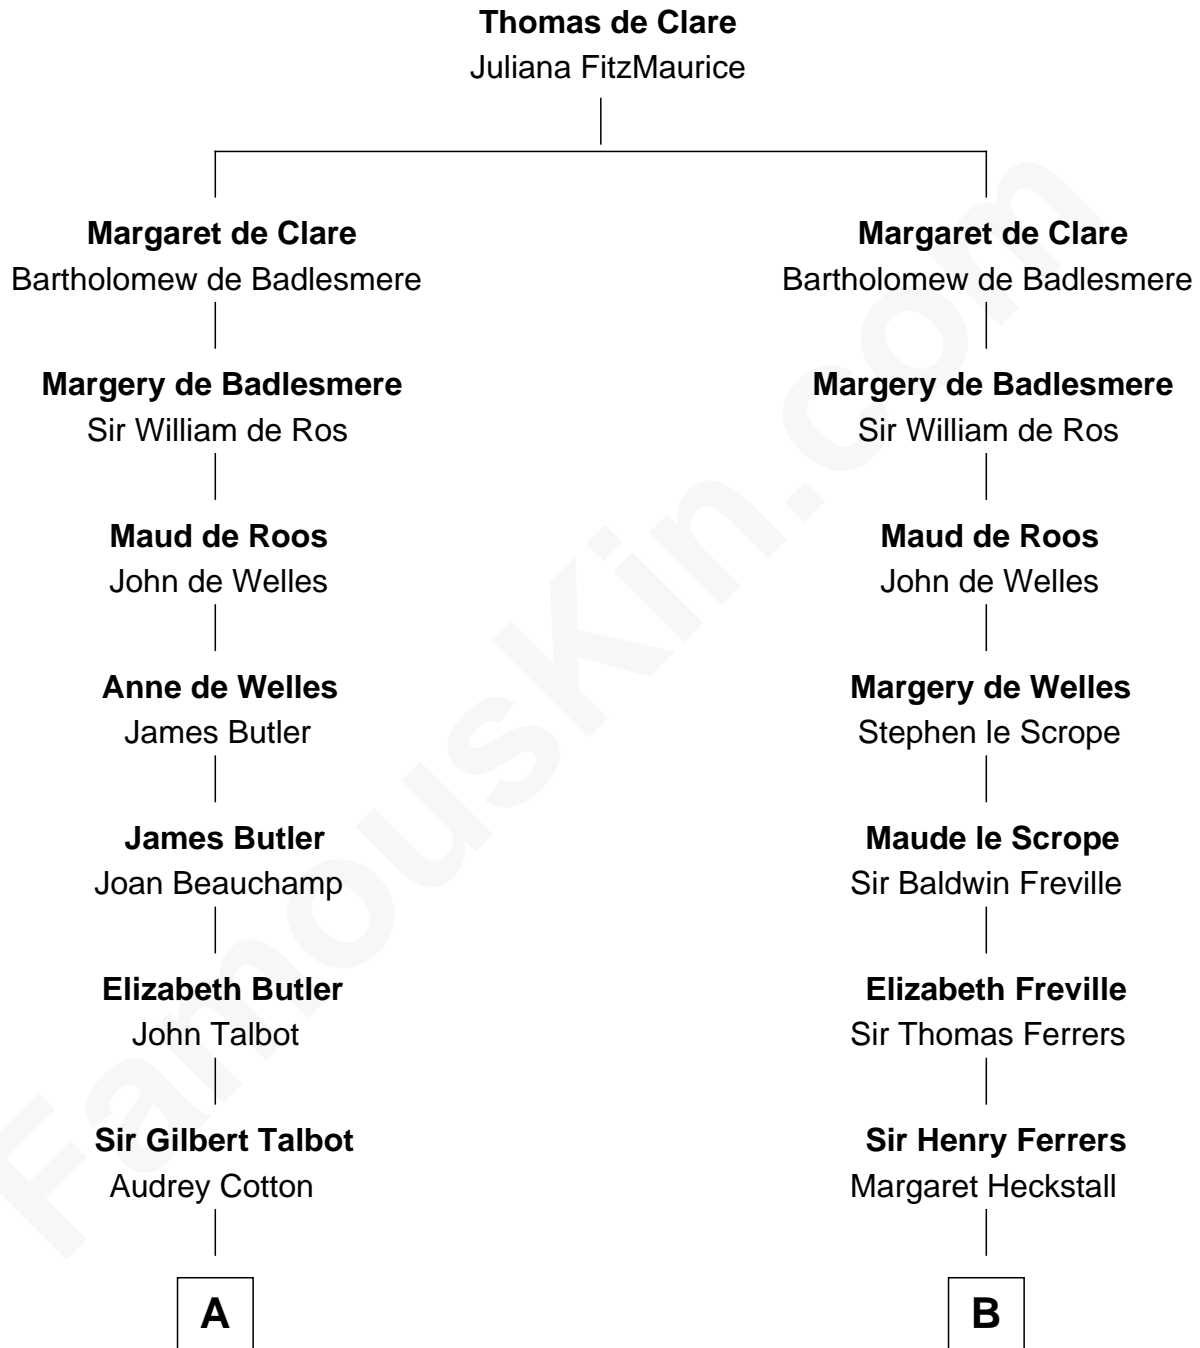

FamousKin.com Relationship Chart of

Dick Clark

Radio and TV Host

18th cousin 3 times removed of

Joseph Wharton

Founder of the Wharton School of Business

C

Julia H. Mudge
George Barnard

George Barnard
Jane Sophia Fuller

Charles Fuller Barnard
Anna May Aldridge

Julia Fuller Barnard
Richard Augustus Clark

Dick Clark
Radio and TV Host

D

Deborah Fisher
William Wharton

Joseph Wharton
Founder, Wharton School of Business