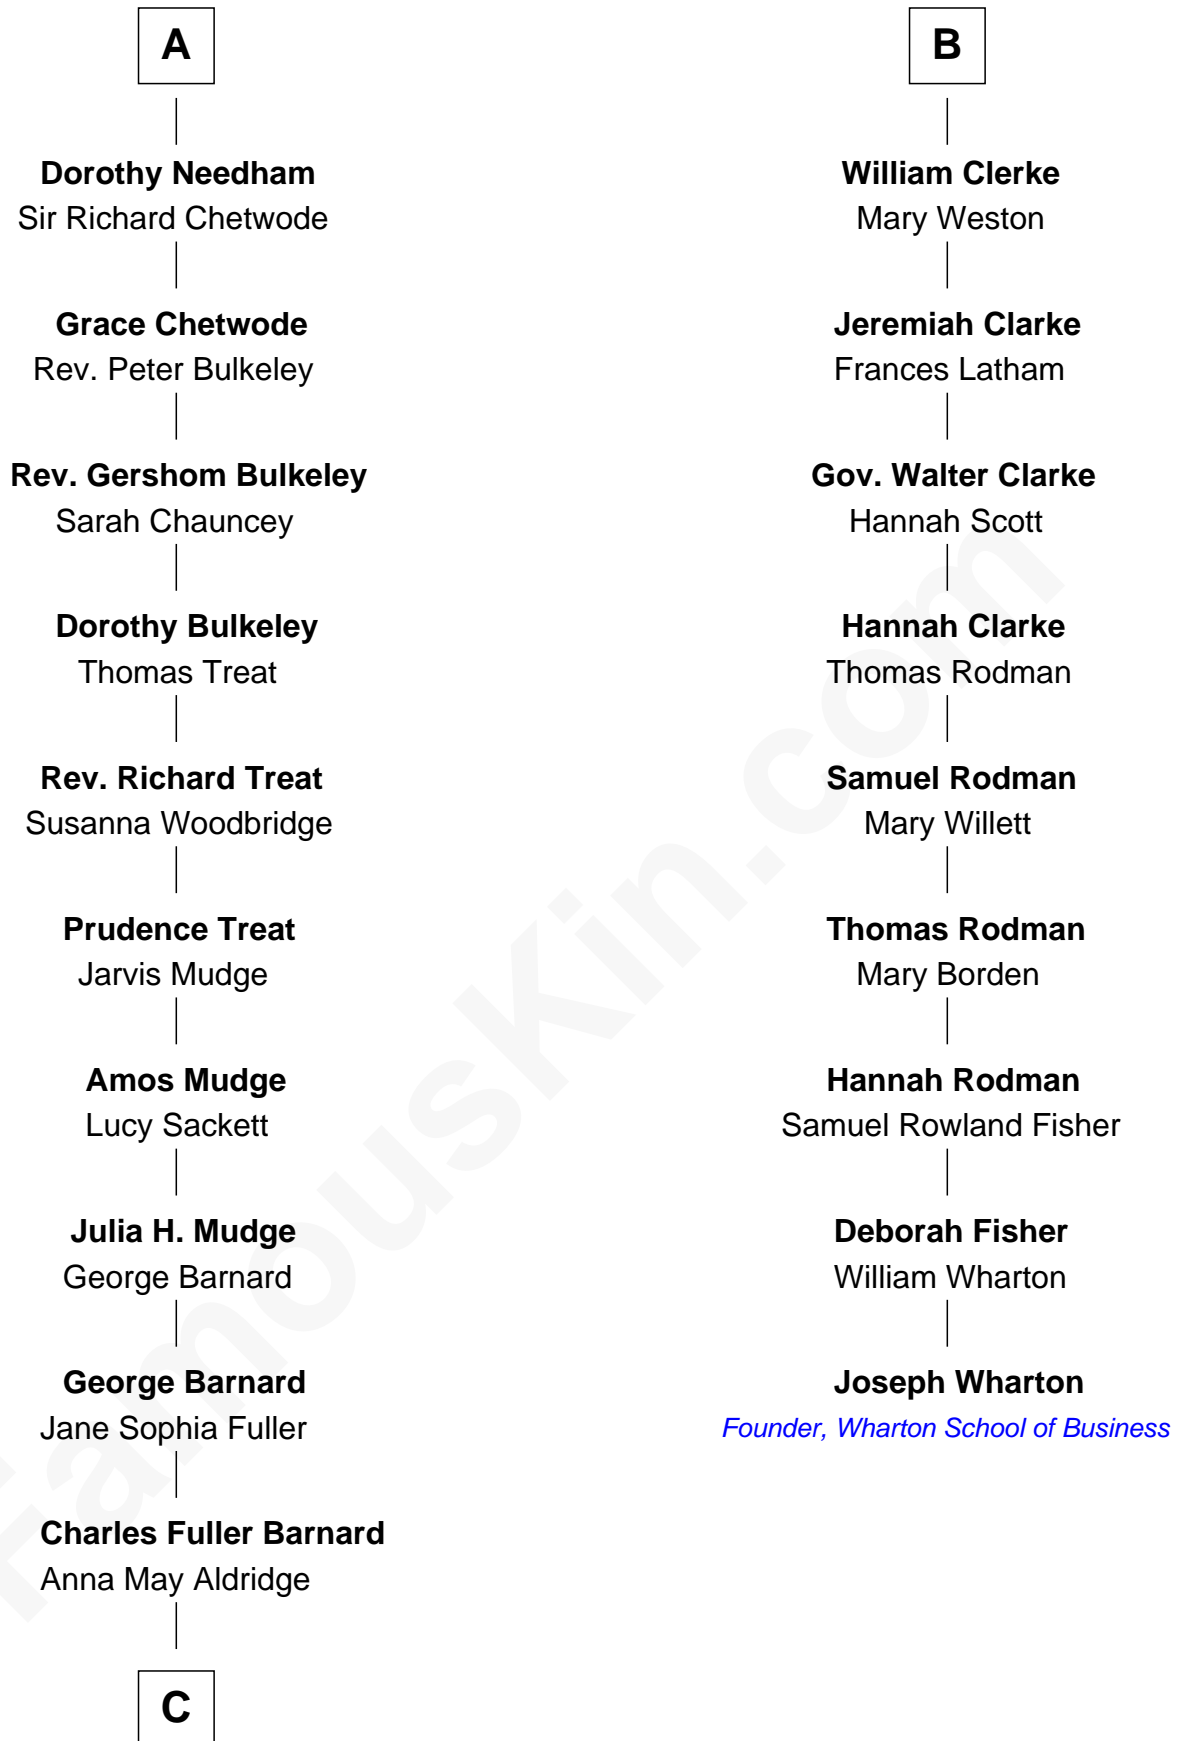

# FamousKin.com Relationship Chart of

**Dick Clark**

*Radio and TV Host*

15th cousin 3 times removed of

**Joseph Wharton**

*Founder of the Wharton School of Business*

**John de Welles**

Maud de Roos

**C**

—  
**Julia Fuller Barnard**  
Richard Augustus Clark

—  
**Dick Clark**  
*Radio and TV Host*

FamousKin.com