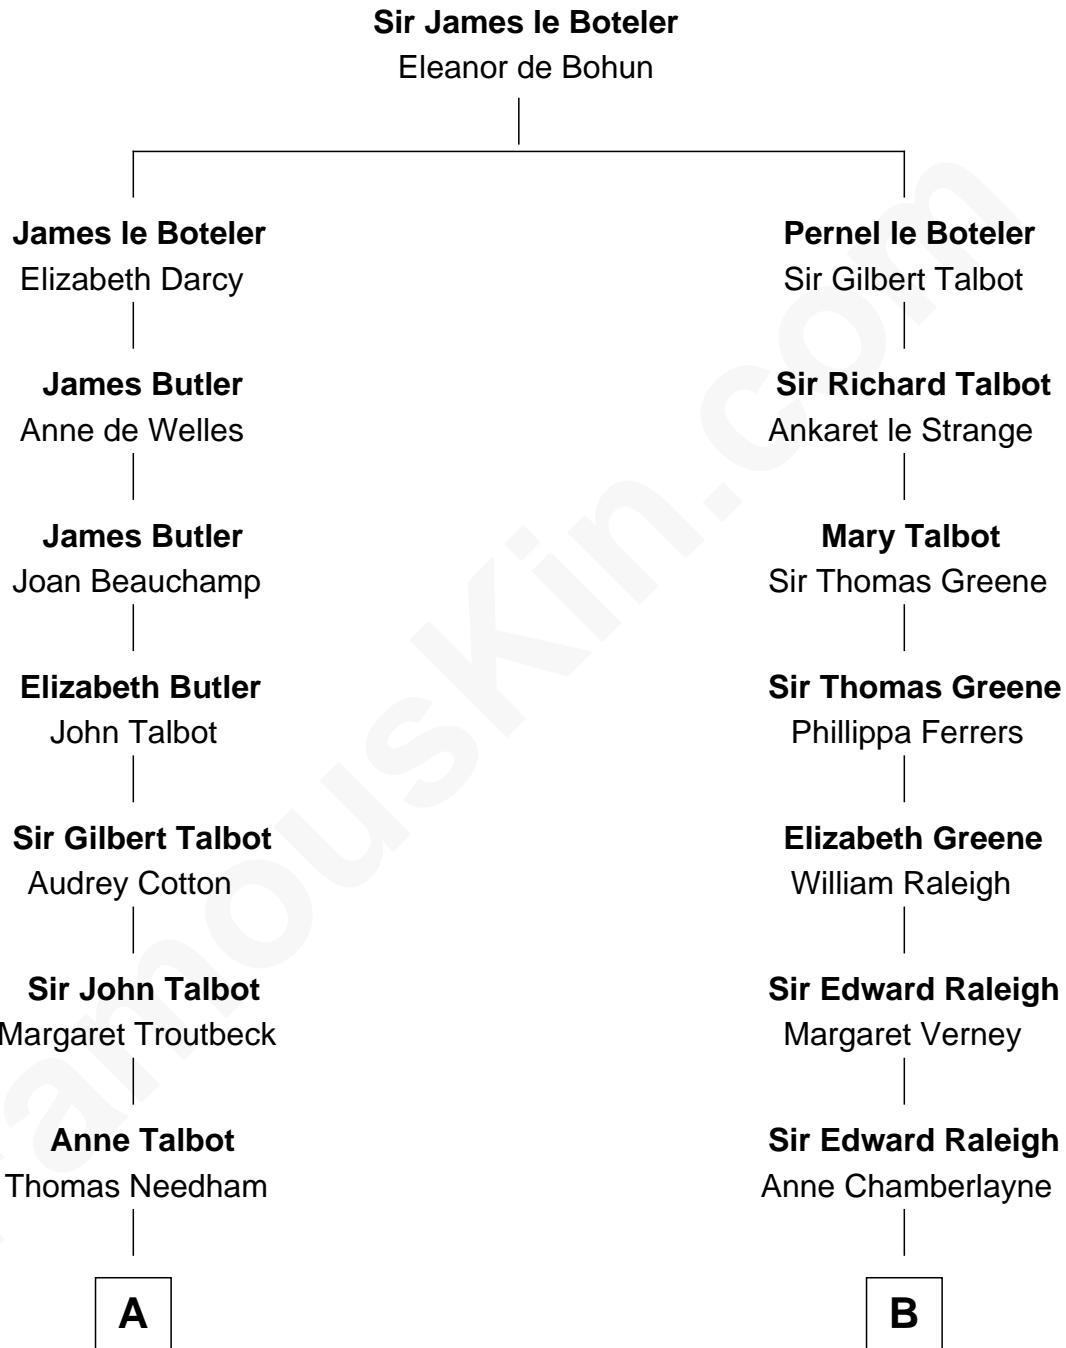

# FamousKin.com Relationship Chart of

**Dick Clark**

*Radio and TV Host*

17th cousin 2 times removed of

**Joseph Wharton**

*Founder of the Wharton School of Business*

**C**

—  
**Charles Fuller Barnard**

Anna May Aldridge

—  
**Julia Fuller Barnard**

Richard Augustus Clark

—  
**Dick Clark**

*Radio and TV Host*

FamousKin.com