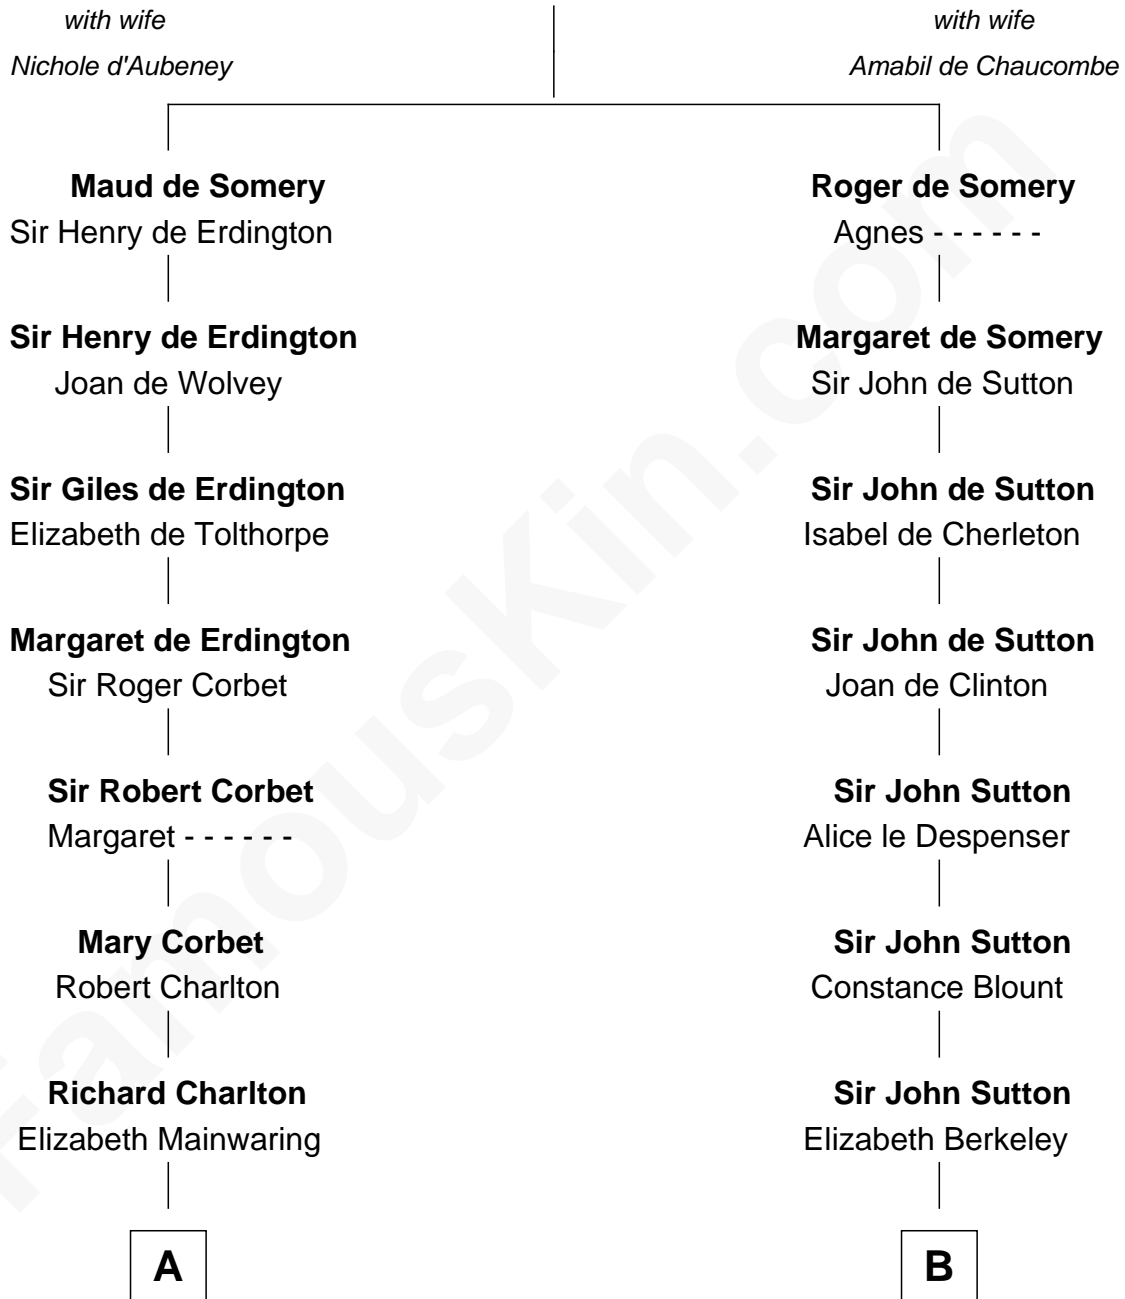

# FamousKin.com Relationship Chart of

**Dick Clark**

*Radio and TV Host*

20th cousin of

**William Marsh Rice**

*Founder of Rice University*

## Sir Roger de Somery

**C**

**George Barnard**  
Jane Sophia Fuller

**Charles Fuller Barnard**  
Anna May Aldridge

**Julia Fuller Barnard**  
Richard Augustus Clark

**Dick Clark**  
*Radio and TV Host*

**D**

**Hannah Holbrook**  
Urban Bates

**Sarah Bates**  
David Rice

**David Rice**  
Patty Hall

**William Marsh Rice**  
*Founder of Rice University*