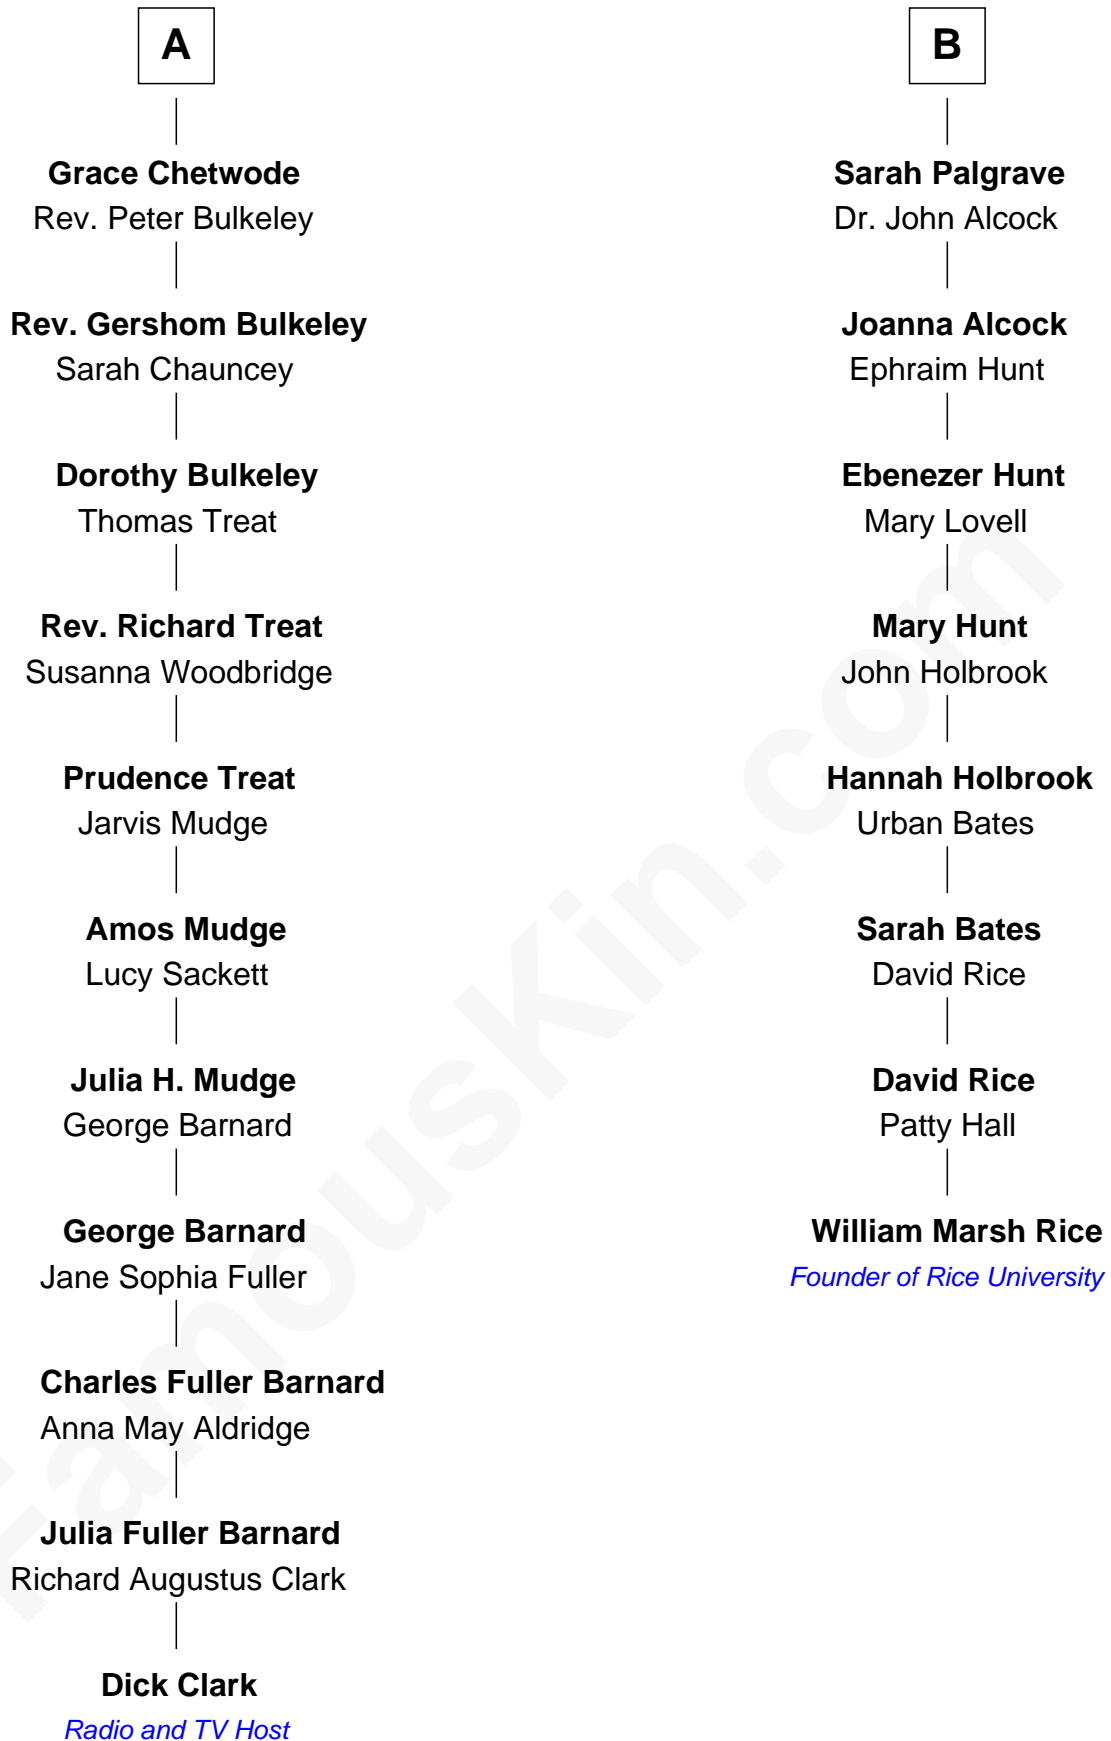

Dick Clark photo by [Alan Light](#) (CC BY 2.0)