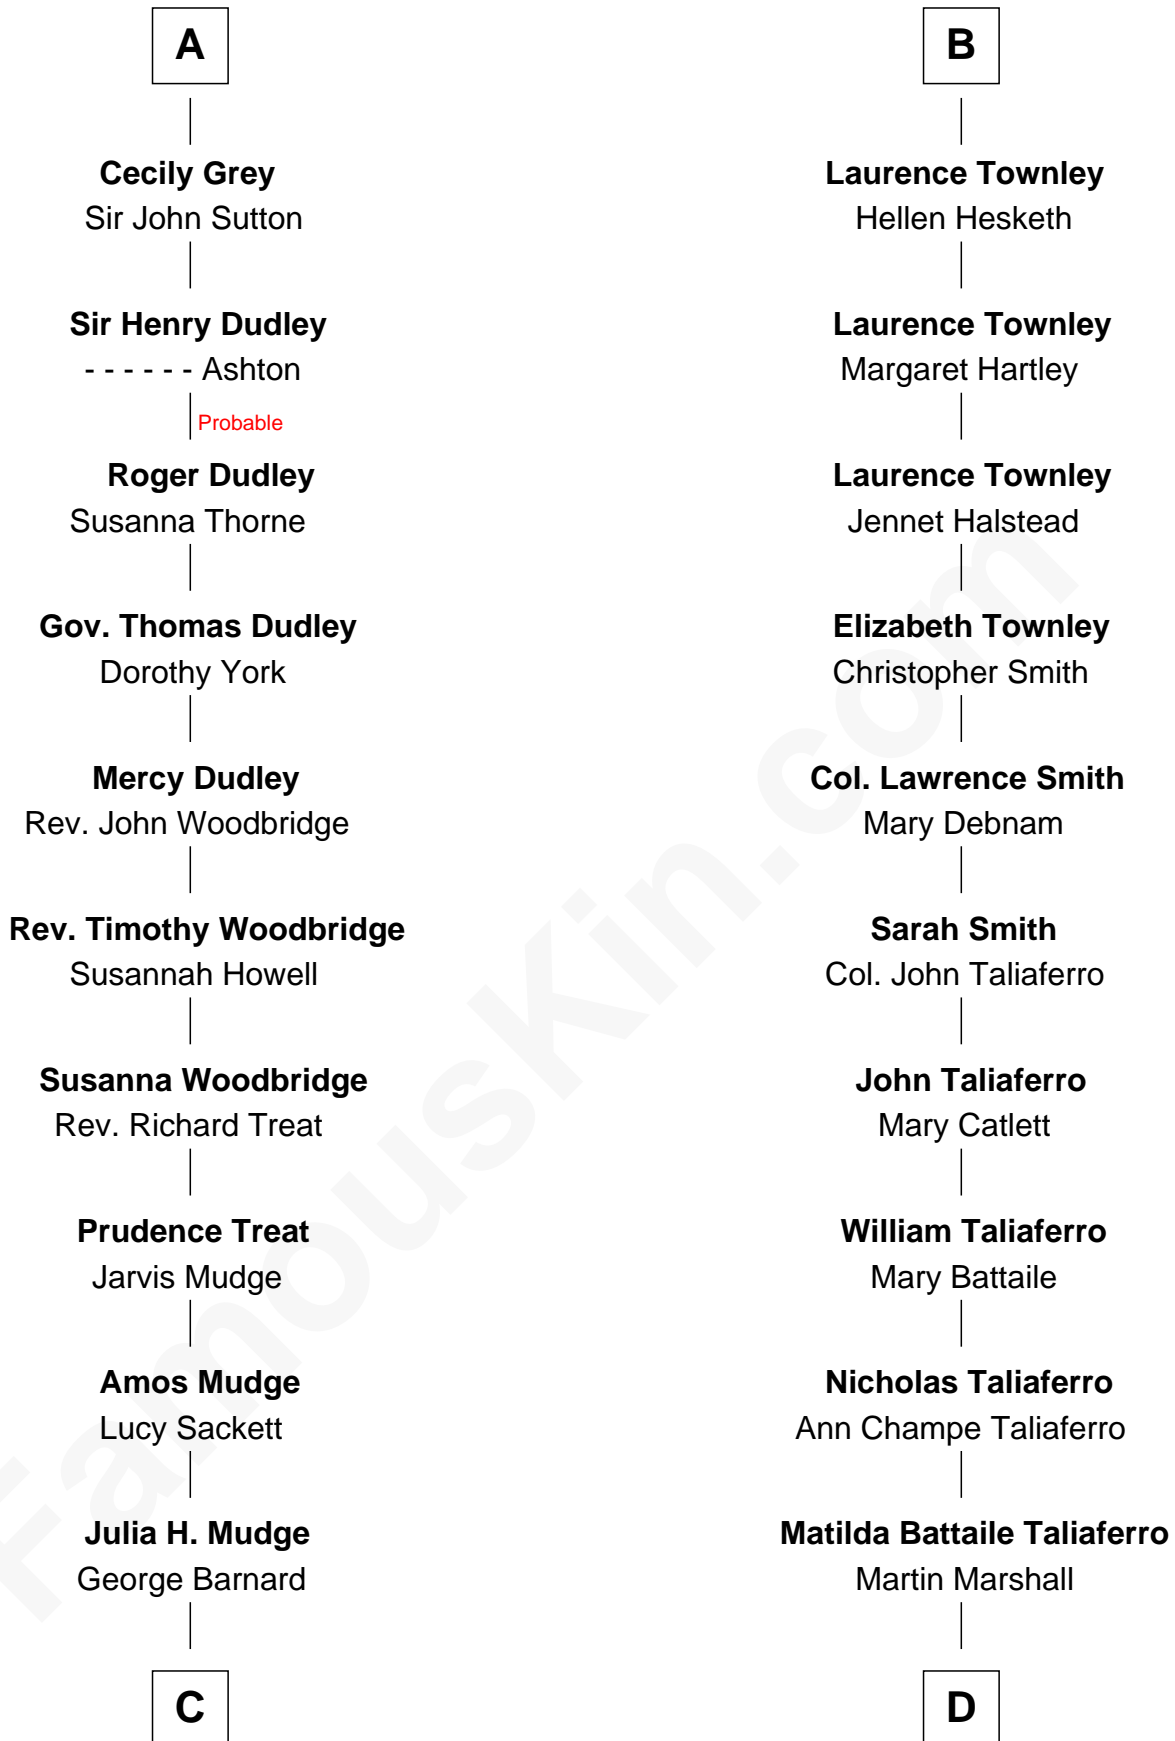

FamousKin.com Relationship Chart of

Dick Clark

Radio and TV Host

19th cousin 1 time removed of

General George C. Marshall

Author of "The Marshall Plan"

C

George Barnard
Jane Sophia Fuller

Charles Fuller Barnard
Anna May Aldridge

Julia Fuller Barnard
Richard Augustus Clark

Dick Clark
Radio and TV Host

D

William Champe Marshall
Susan Myers

George Catlett Marshall
Laura Emily Bradford

General George C. Marshall
U.S. Army - World War II

FamousKin.com