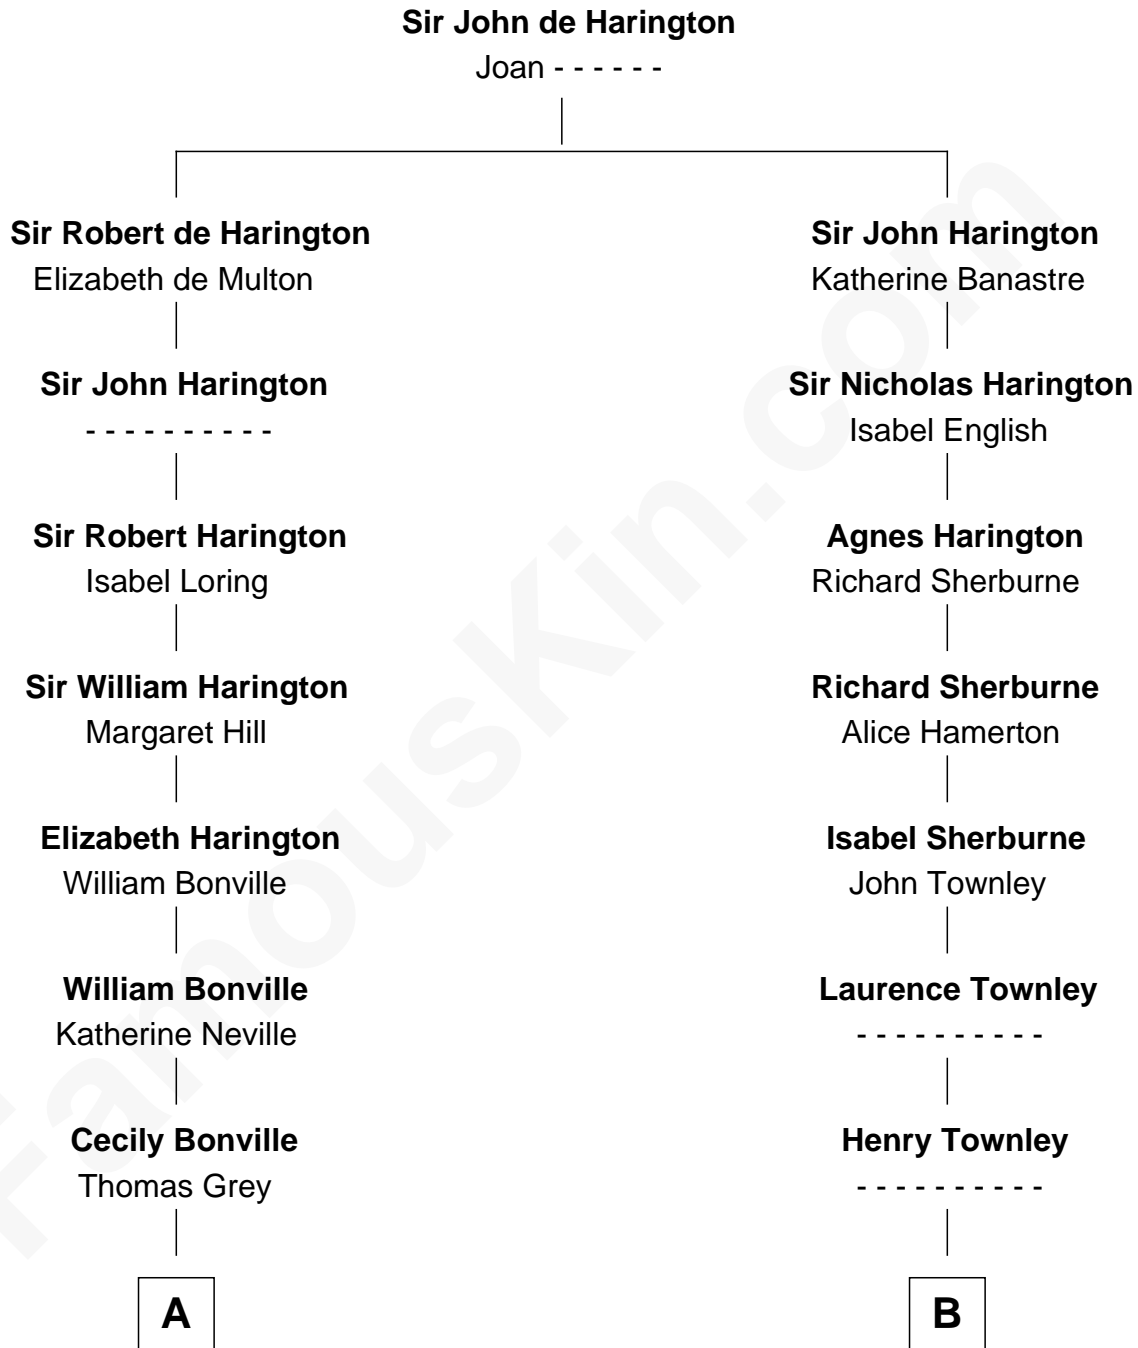

FamousKin.com Relationship Chart of

Dick Clark

Radio and TV Host

19th cousin 1 time removed of

General George C. Marshall

Author of "The Marshall Plan"

C

George Barnard
Jane Sophia Fuller

Charles Fuller Barnard
Anna May Aldridge

Julia Fuller Barnard
Richard Augustus Clark

Dick Clark
Radio and TV Host

D

William Champe Marshall
Susan Myers

George Catlett Marshall
Laura Emily Bradford

General George C. Marshall
U.S. Army - World War II