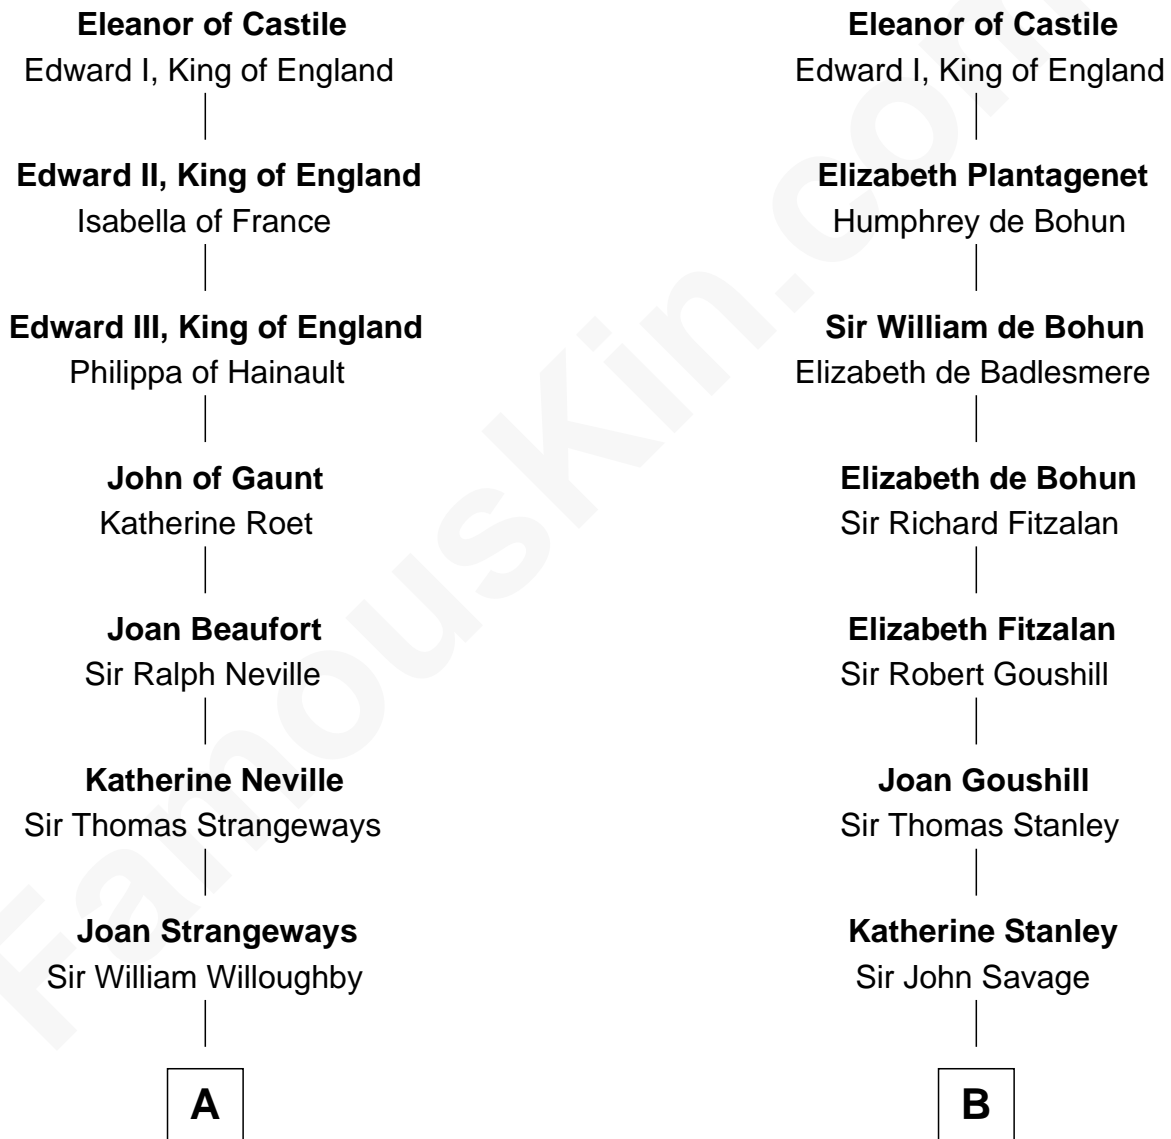

# FamousKin.com Relationship Chart of

**Dick Clark**

*Radio and TV Host*

21st cousin of

**General George C. Marshall**

*Author of "The Marshall Plan"*

**Ferdinand III, King of Castile**

Joanna of Ponthieu

**C**

**Julia H. Mudge**  
George Barnard

**George Barnard**  
Jane Sophia Fuller

**Charles Fuller Barnard**  
Anna May Aldridge

**Julia Fuller Barnard**  
Richard Augustus Clark

**Dick Clark**  
*Radio and TV Host*