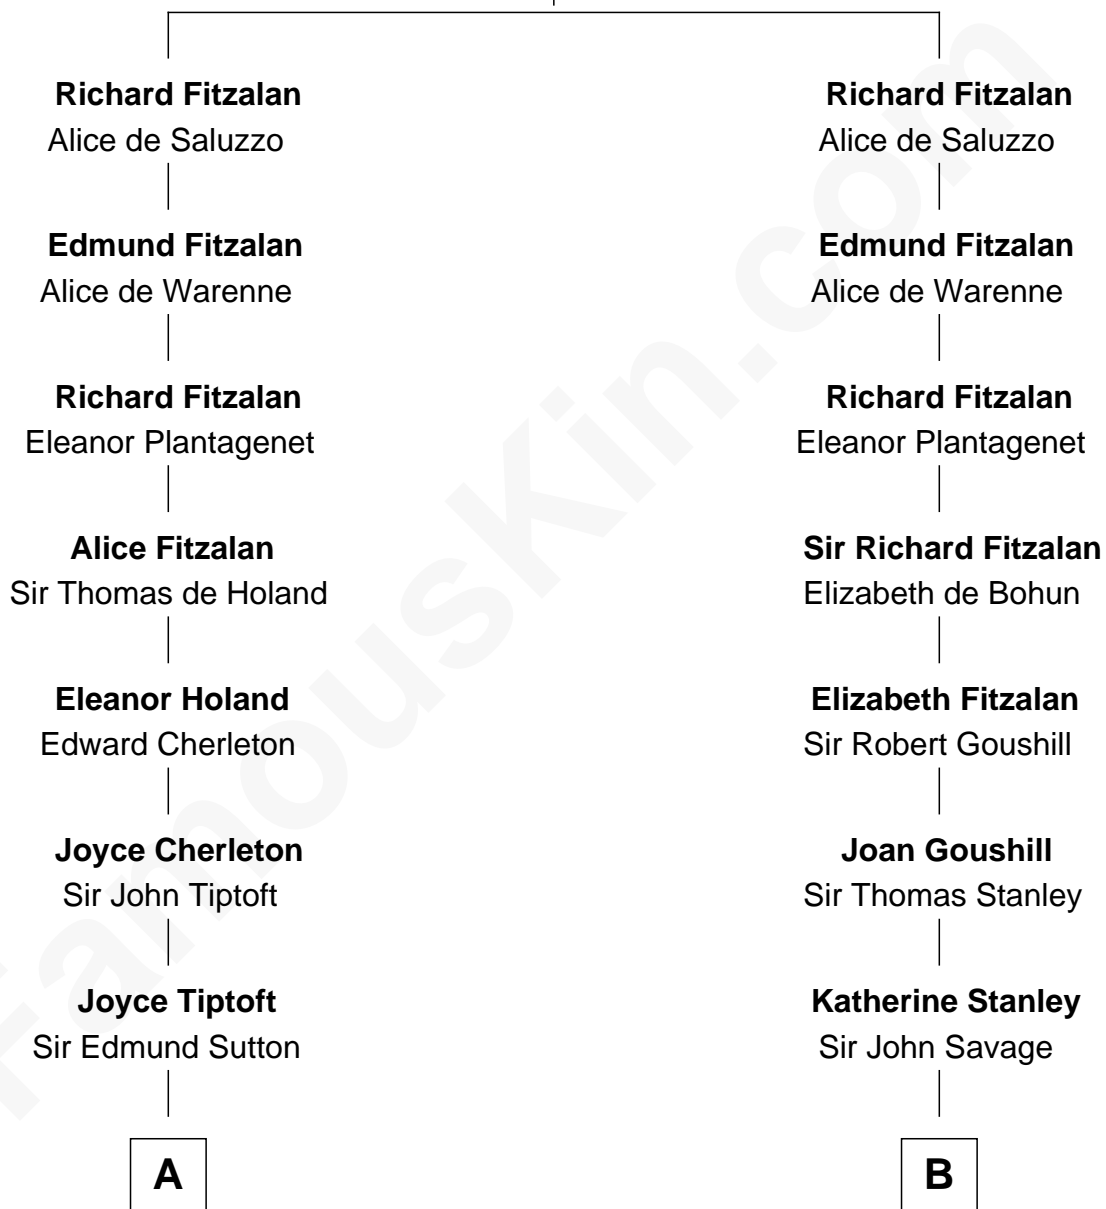

FamousKin.com Relationship Chart of

Dick Clark

Radio and TV Host

21st cousin of

General George C. Marshall

Author of "The Marshall Plan"

John Fitzalan
Isabel de Mortimer

C

Julia H. Mudge
George Barnard

George Barnard
Jane Sophia Fuller

Charles Fuller Barnard
Anna May Aldridge

Julia Fuller Barnard
Richard Augustus Clark

Dick Clark
Radio and TV Host

D

Nicholas Taliaferro
Ann Champe Taliaferro