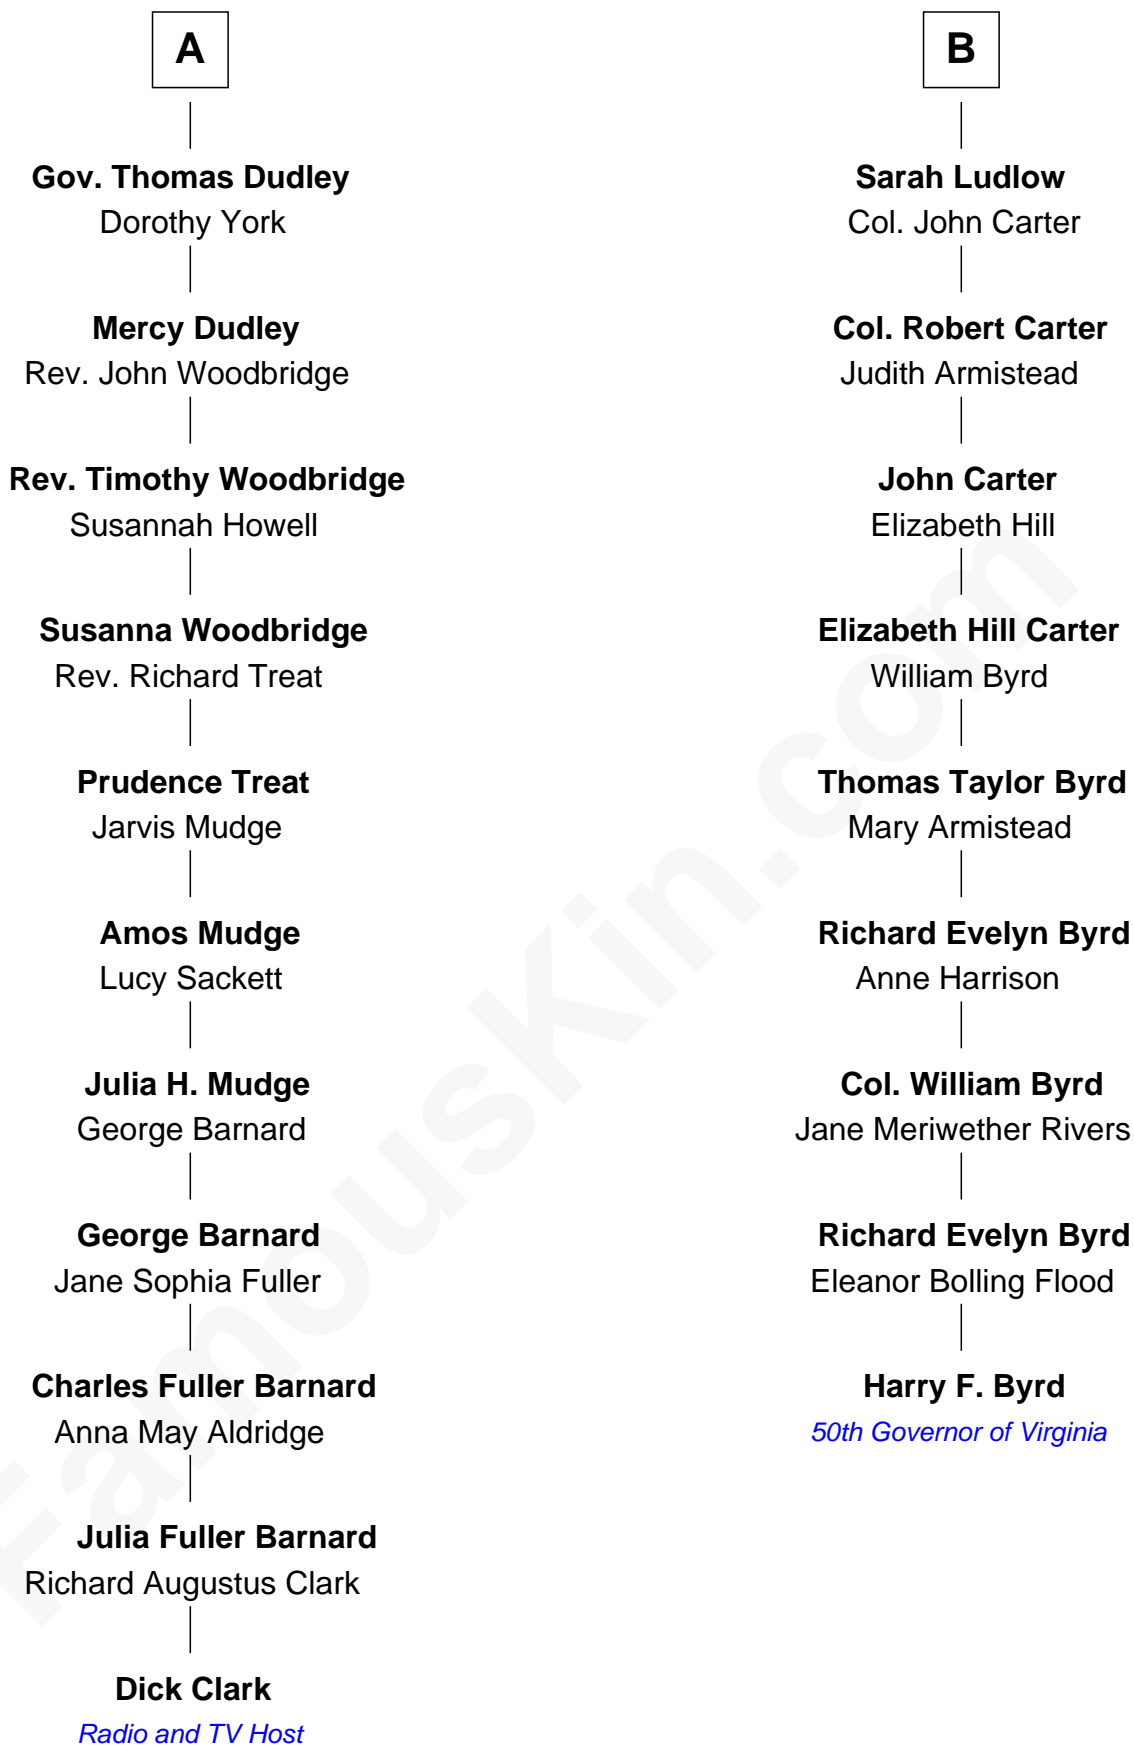

FamousKin.com Relationship Chart of

Dick Clark

Radio and TV Host

15th cousin 2 times removed of

Harry F. Byrd

50th Governor of Virginia

Sir Walter Blount

Sancha de Ayala

Constance Blount

Sir John Sutton

Sir John Sutton

Elizabeth Berkeley

Sir Edmund Sutton

Joyce Tiptoft

Sir Edward Sutton

Cecily Willoughby

Sir John Sutton

Cecily Grey

Sir Henry Dudley

----- Ashton

Probable

Roger Dudley

Susanna Thorne

A

Edith Windsor

George Ludlow

Thomas Ludlow

Jane Pyle

Gabriel Ludlow

Phillis -----

B

Dick Clark photo by [Alan Light](#) (CC BY 2.0)