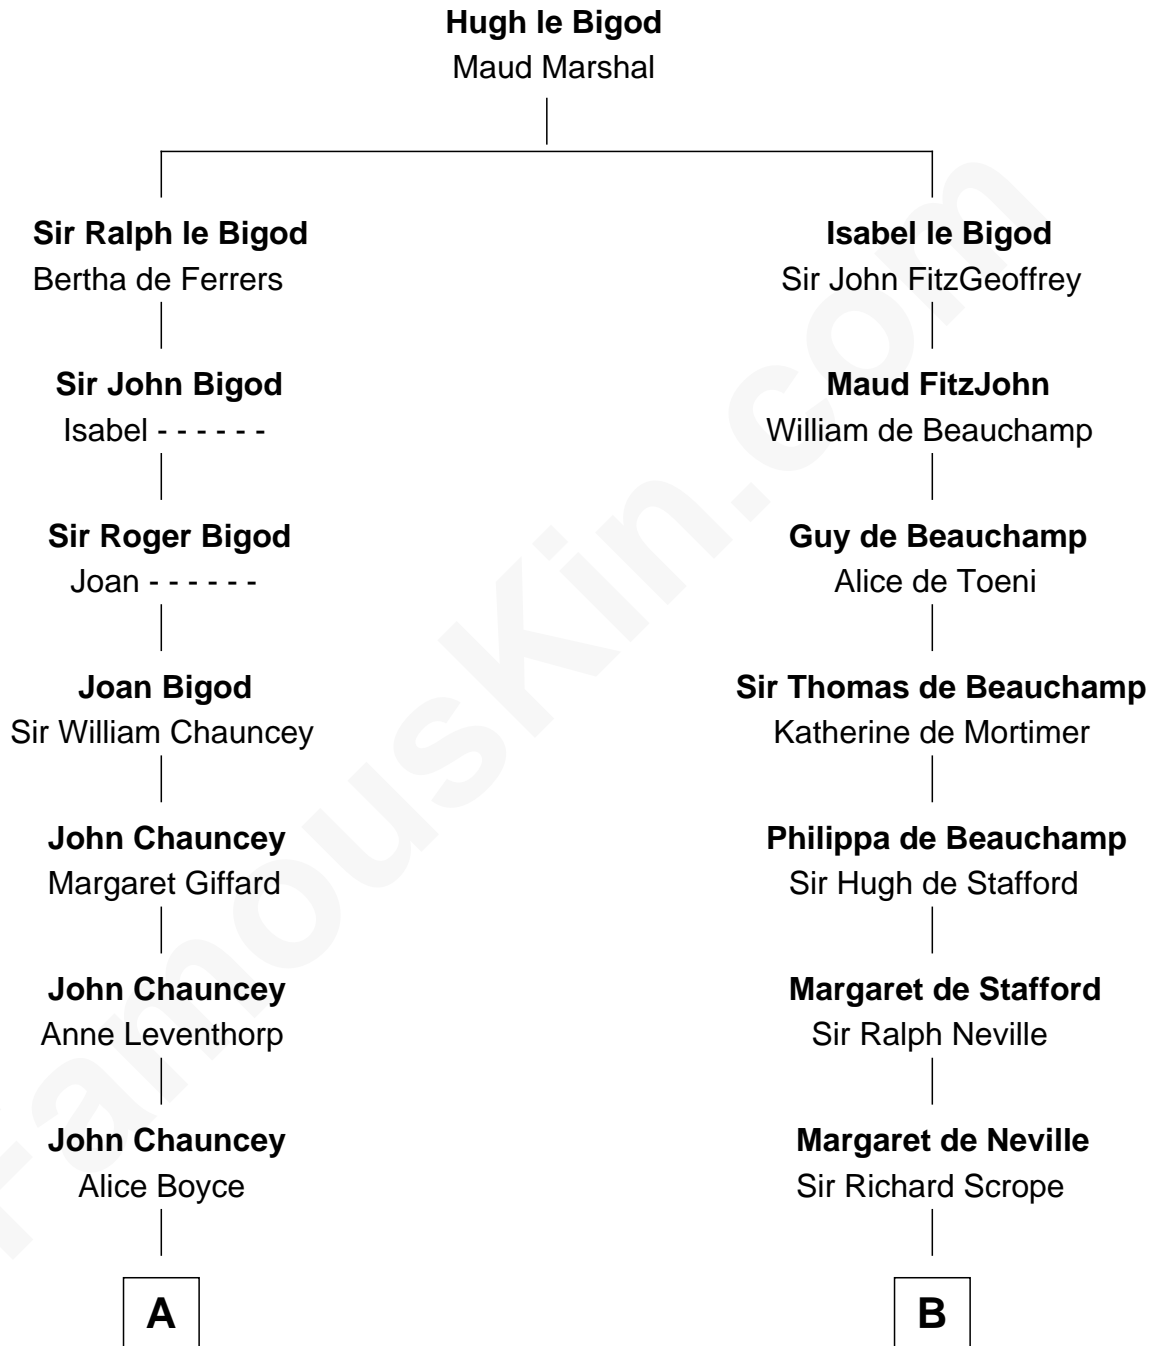

FamousKin.com Relationship Chart of

Dick Clark

Radio and TV Host

20th cousin 1 time removed of

Harry F. Byrd

50th Governor of Virginia

C

George Barnard
Jane Sophia Fuller

Charles Fuller Barnard
Anna May Aldridge

Julia Fuller Barnard
Richard Augustus Clark

Dick Clark
Radio and TV Host

D

Benjamin Harrison
Evelyn Taylor Byrd

Anne Harrison
Richard Evelyn Byrd

Col. William Byrd
Jane Meriwether Rivers