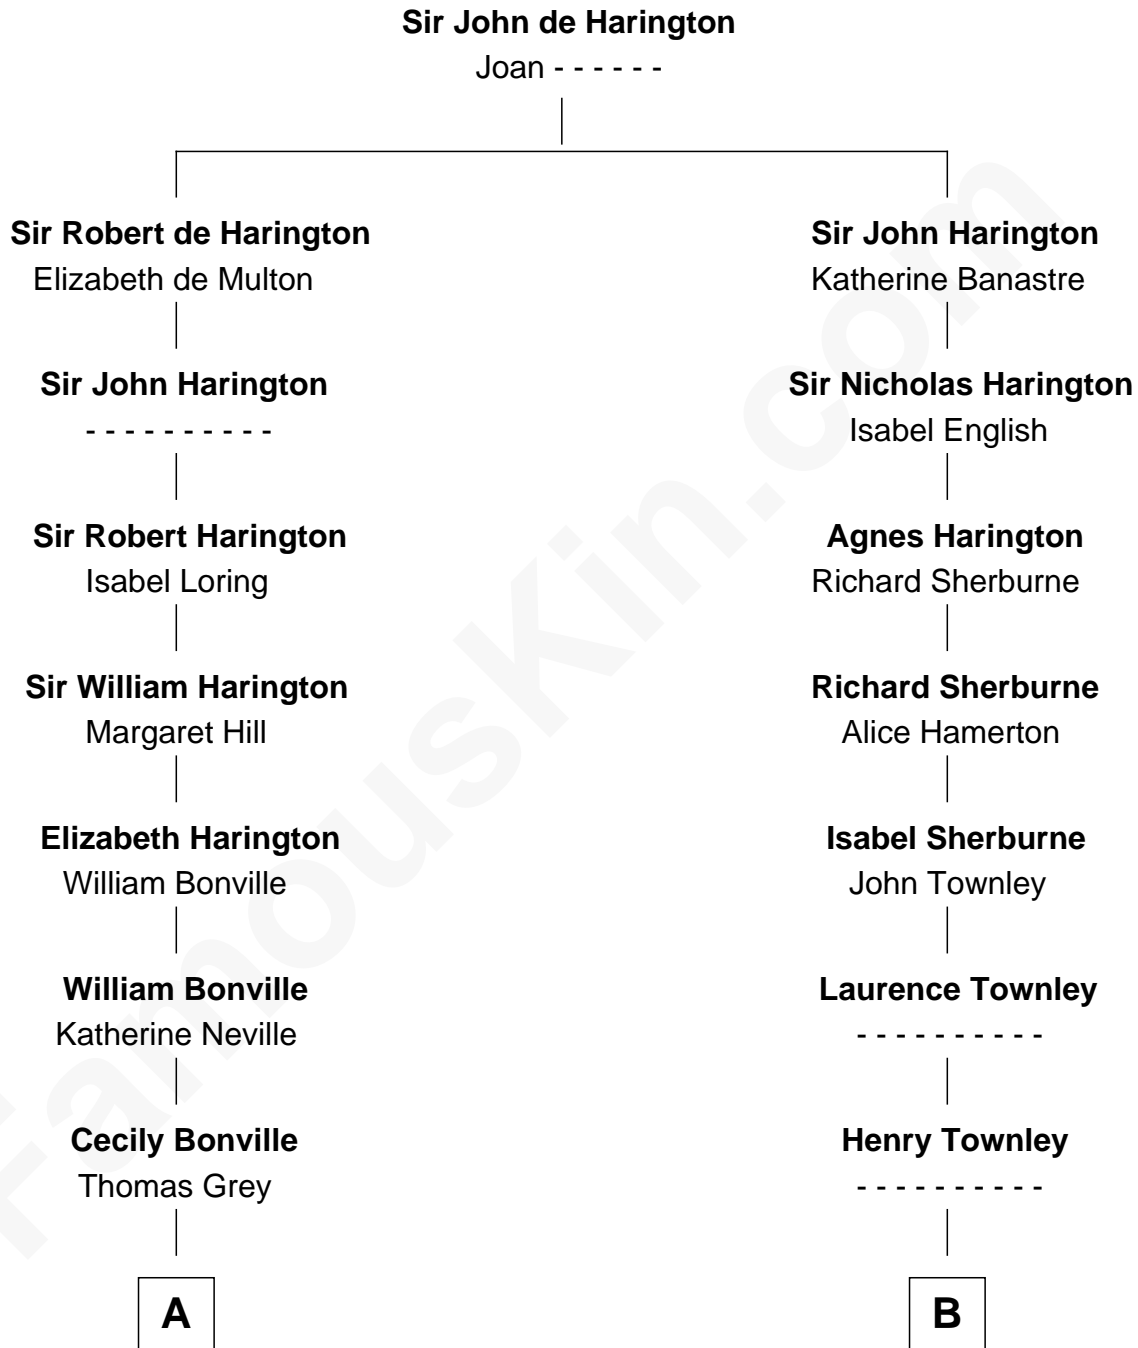

FamousKin.com Relationship Chart of

Dick Clark

Radio and TV Host

15th cousin 5 times removed of

Meriwether Lewis

Lewis and Clark Expedition

C

—
George Barnard
Jane Sophia Fuller

—
Charles Fuller Barnard
Anna May Aldridge

—
Julia Fuller Barnard
Richard Augustus Clark

—
Dick Clark
Radio and TV Host

FamousKin.com