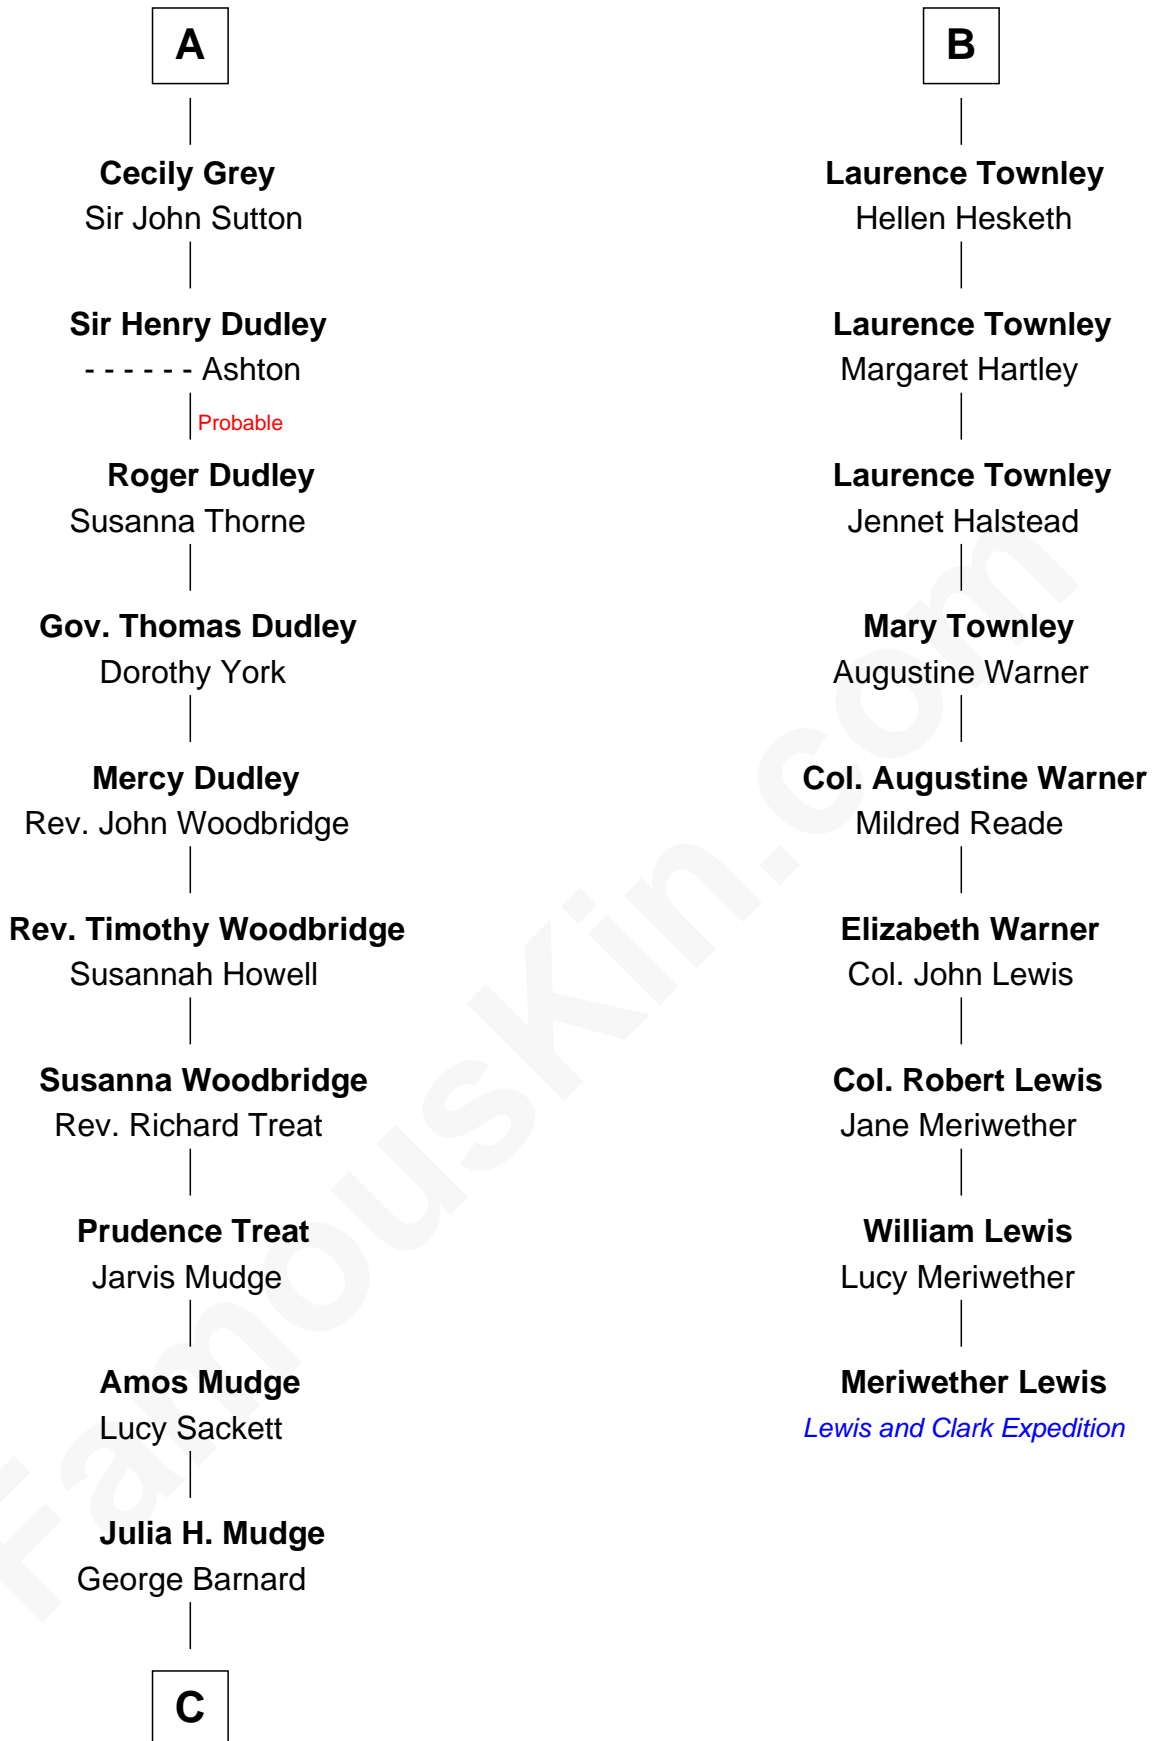

FamousKin.com Relationship Chart of

Dick Clark

Radio and TV Host

15th cousin 5 times removed of

Meriwether Lewis

Lewis and Clark Expedition

C

—
George Barnard
Jane Sophia Fuller

—
Charles Fuller Barnard
Anna May Aldridge

—
Julia Fuller Barnard
Richard Augustus Clark

—
Dick Clark
Radio and TV Host

FamousKin.com