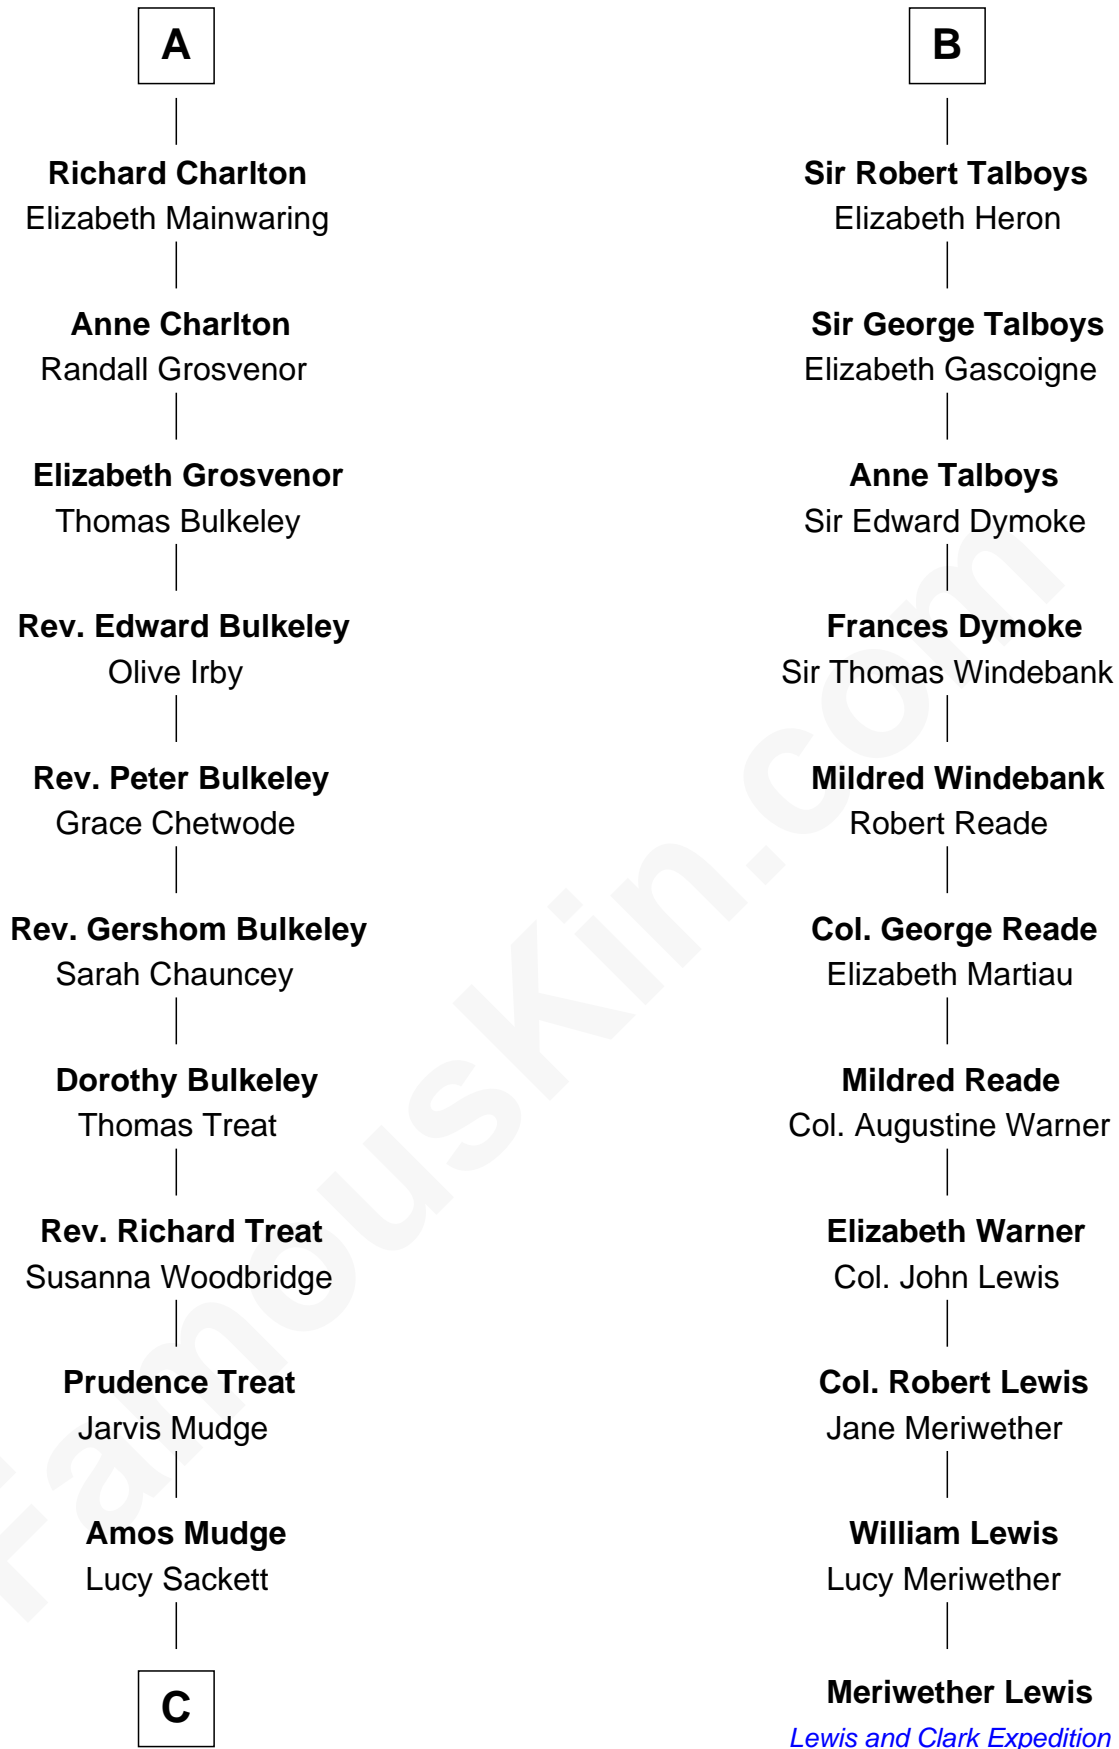

# FamousKin.com Relationship Chart of

**Dick Clark**

*Radio and TV Host*

17th cousin 4 times removed of

**Meriwether Lewis**

*Lewis and Clark Expedition*

**Nicholas de Segrave**

**C**

**Julia H. Mudge**

George Barnard

**George Barnard**

Jane Sophia Fuller

**Charles Fuller Barnard**

Anna May Aldridge

**Julia Fuller Barnard**

Richard Augustus Clark