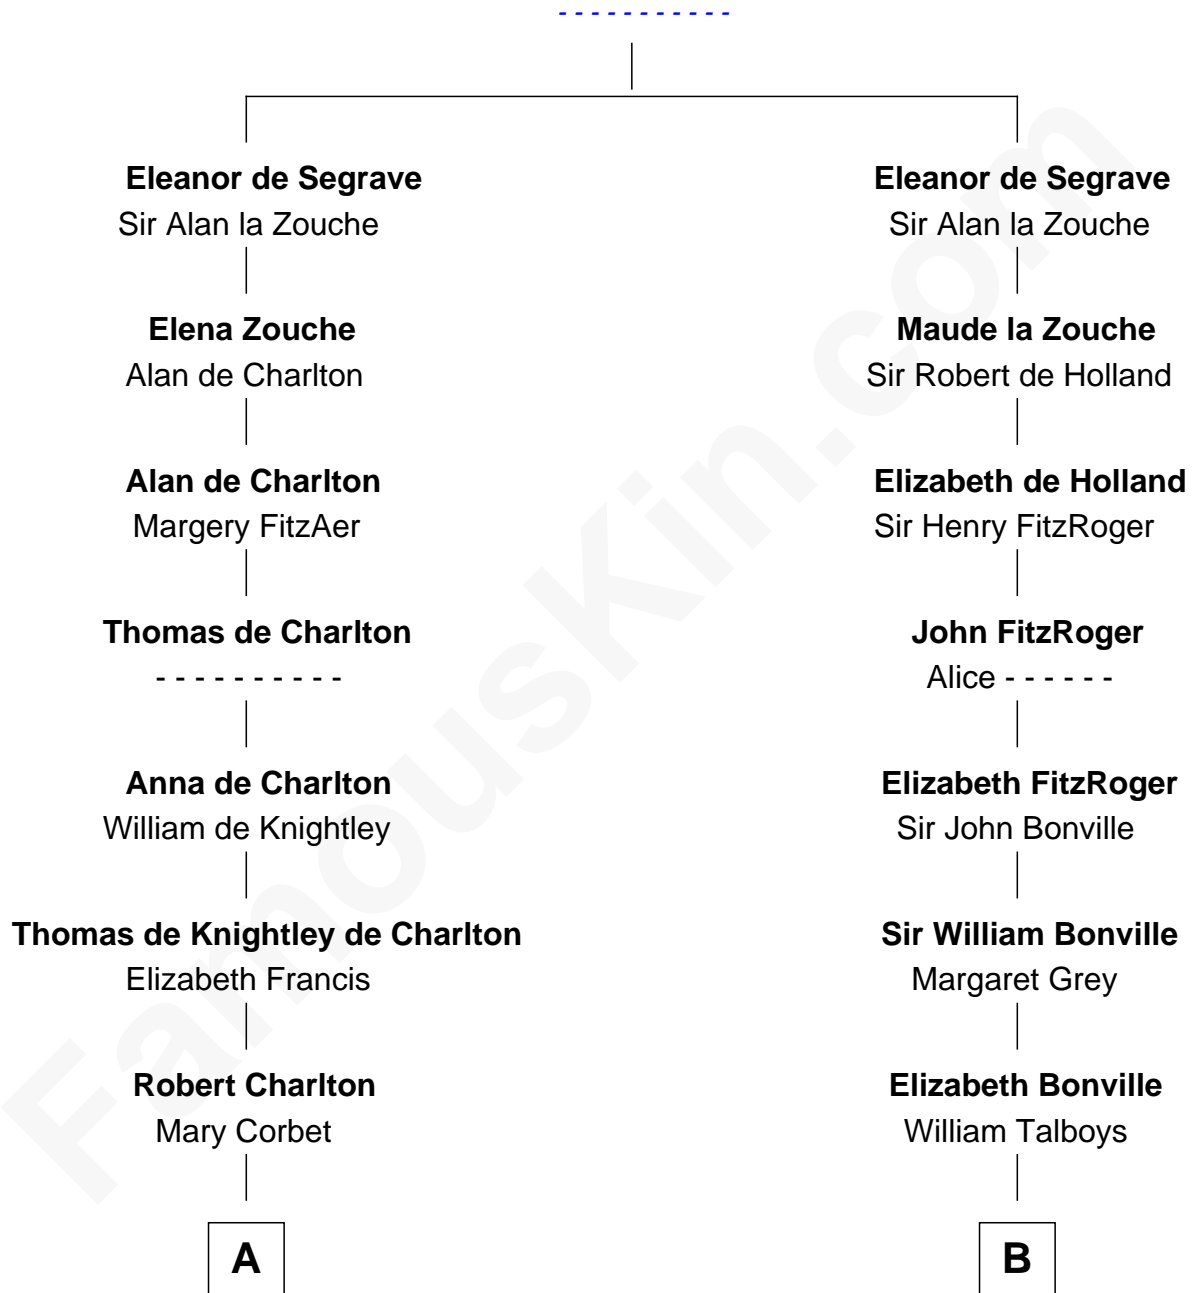

# FamousKin.com Relationship Chart of

**Dick Clark**

*Radio and TV Host*

17th cousin 4 times removed of

**Meriwether Lewis**

*Lewis and Clark Expedition*

**Nicholas de Segrave**

**C**

**Julia H. Mudge**

George Barnard

**George Barnard**

Jane Sophia Fuller

**Charles Fuller Barnard**

Anna May Aldridge

**Julia Fuller Barnard**

Richard Augustus Clark

**Dick Clark**

*Radio and TV Host*