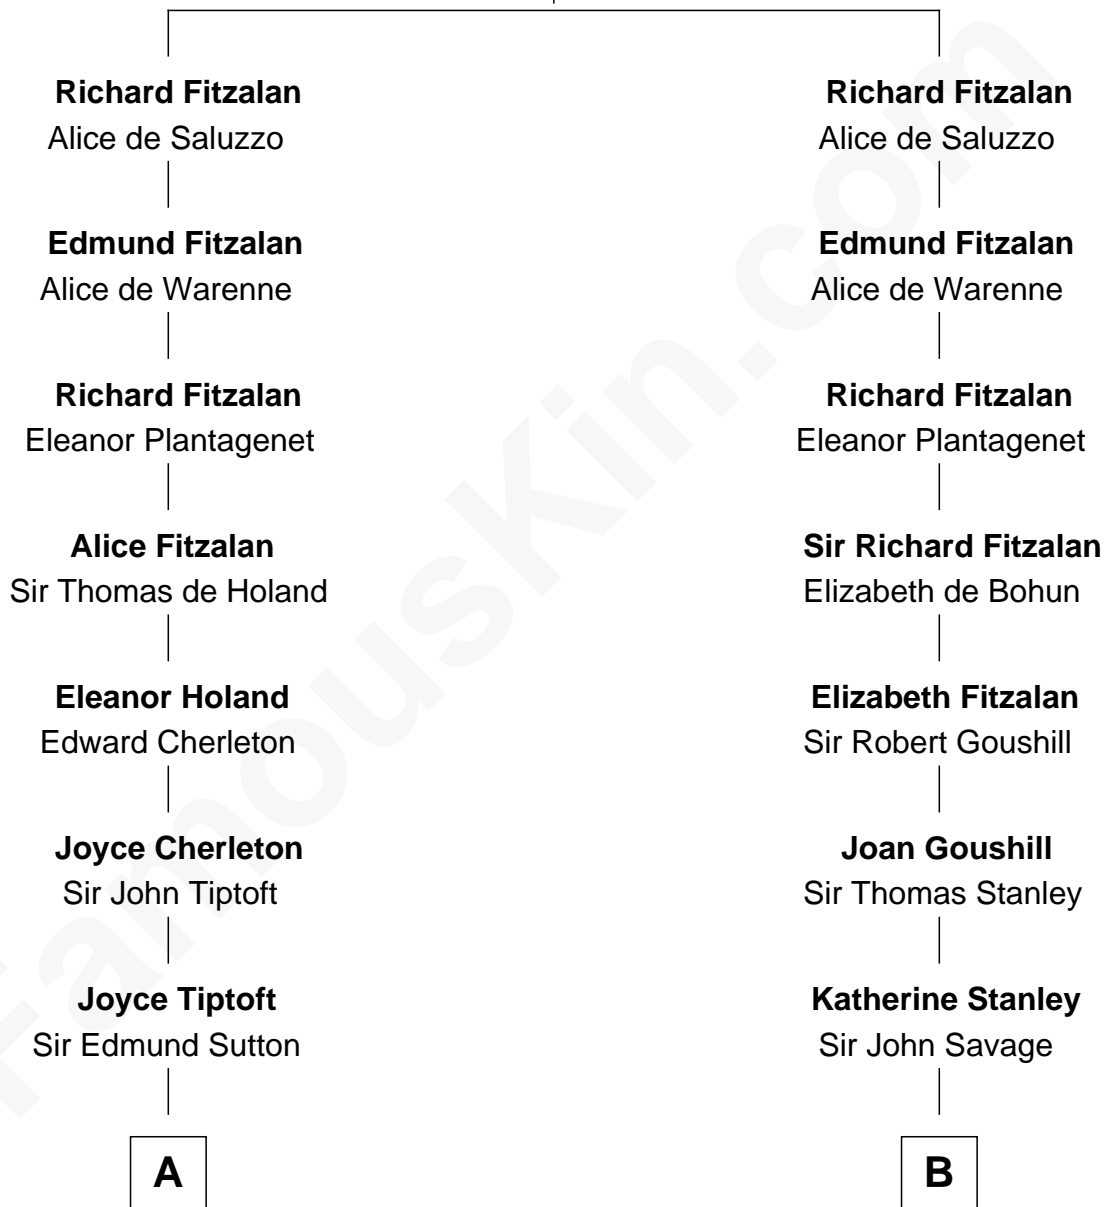

# FamousKin.com Relationship Chart of

**Dick Clark**

*Radio and TV Host*

17th cousin 4 times removed of

**Meriwether Lewis**

*Lewis and Clark Expedition*

**John Fitzalan**  
Isabel de Mortimer

**C**

—  
**Julia H. Mudge**

George Barnard

—  
**George Barnard**

Jane Sophia Fuller

—  
**Charles Fuller Barnard**

Anna May Aldridge

—  
**Julia Fuller Barnard**

Richard Augustus Clark

—  
**Dick Clark**

*Radio and TV Host*