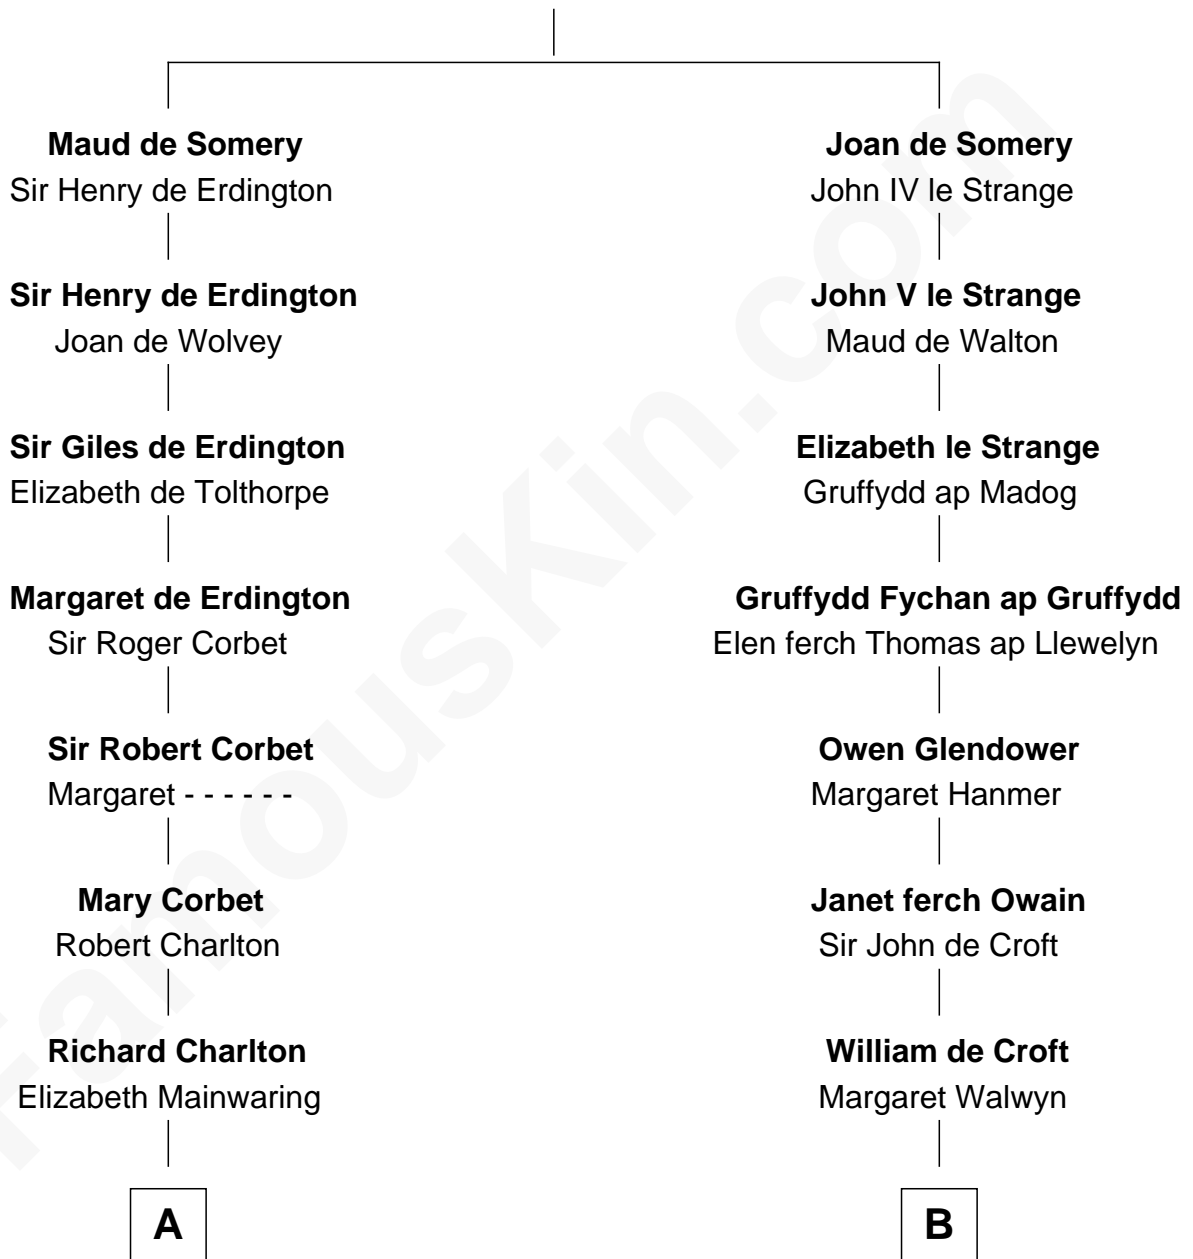

FamousKin.com Relationship Chart of

Dick Clark

Radio and TV Host

19th cousin 1 time removed of

Lytton Strachey

Author and Co-Founder of Bloomsbury Group

Sir Roger de Somery

Nichole d'Aubenev

C

George Barnard
Jane Sophia Fuller

Charles Fuller Barnard
Anna May Aldridge

Julia Fuller Barnard
Richard Augustus Clark

Dick Clark
Radio and TV Host

D

Edward Strachey
Julia Woodburn Kirkpatrick

Sir Richard Strachey
Jane Maria Grant