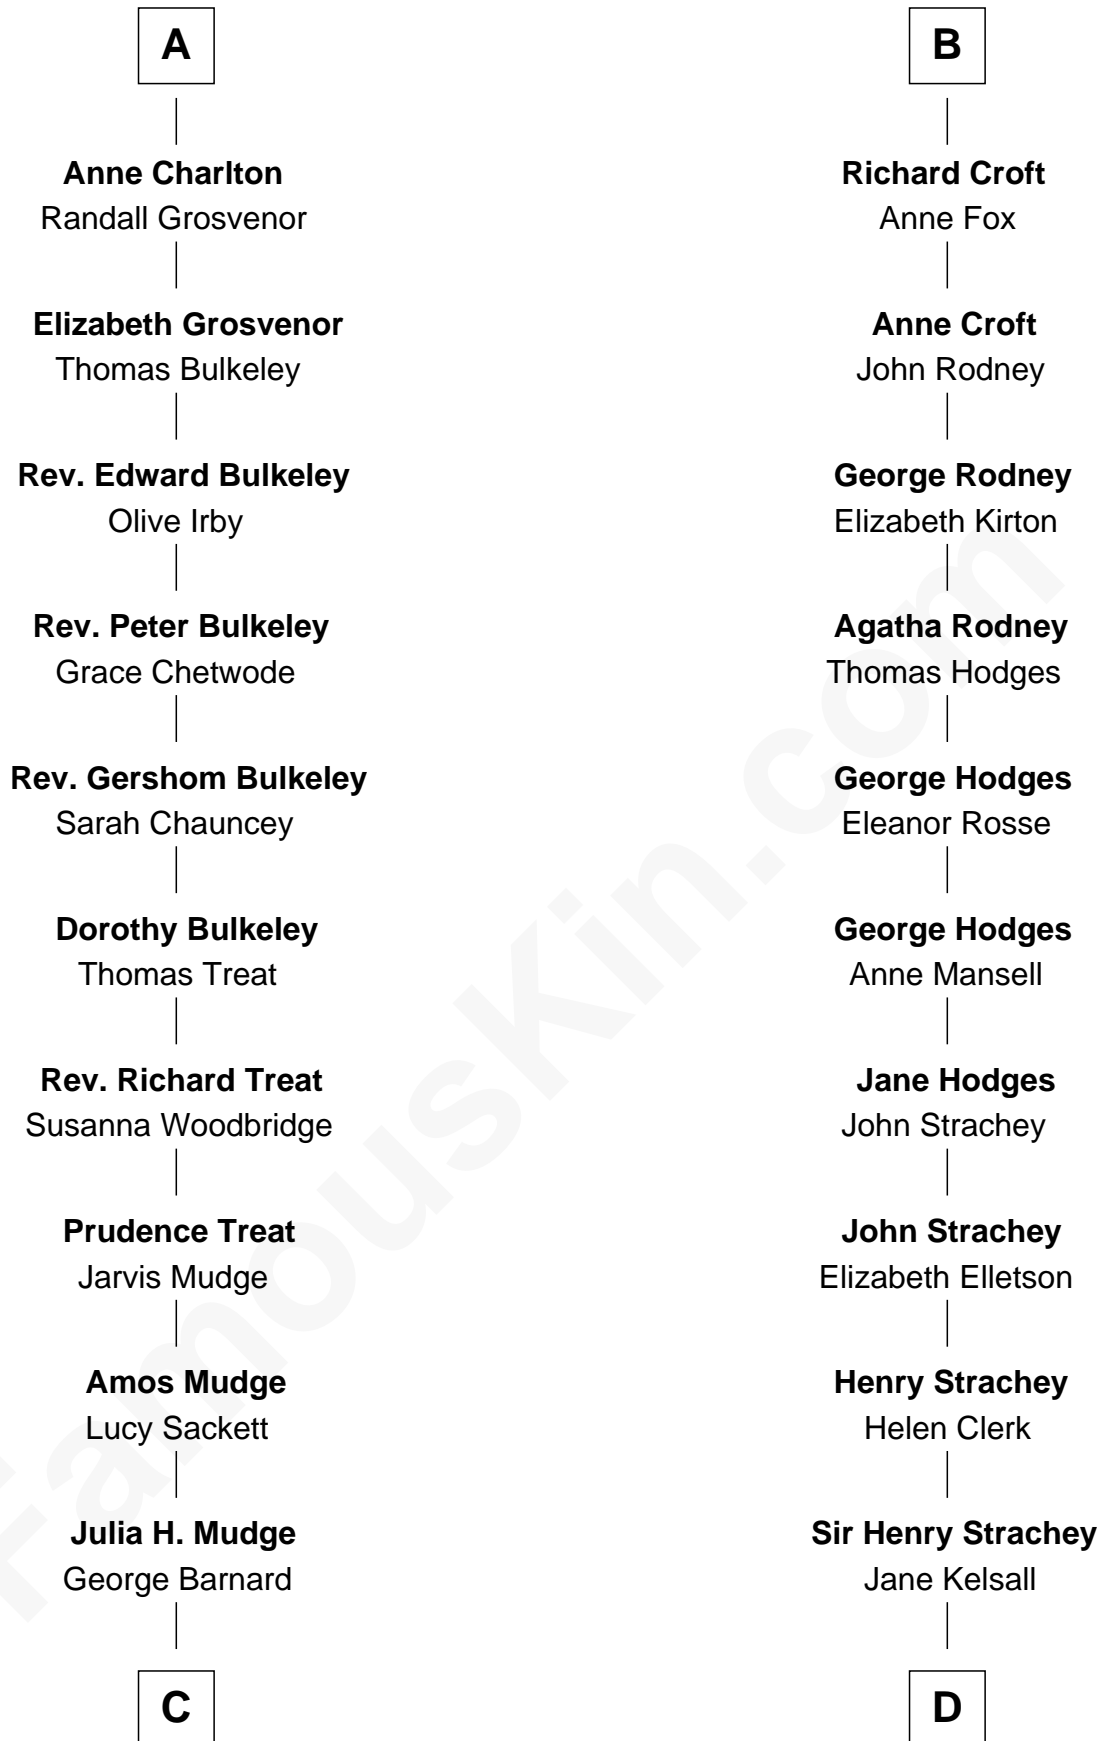

FamousKin.com Relationship Chart of

Dick Clark

Radio and TV Host

19th cousin 1 time removed of

Lytton Strachey

Author and Co-Founder of Bloomsbury Group

Sir Roger de Somery

Nichole d'Aubenev

C

George Barnard
Jane Sophia Fuller

Charles Fuller Barnard
Anna May Aldridge

Julia Fuller Barnard
Richard Augustus Clark

Dick Clark
Radio and TV Host

D

Edward Strachey
Julia Woodburn Kirkpatrick

Sir Richard Strachey
Jane Maria Grant