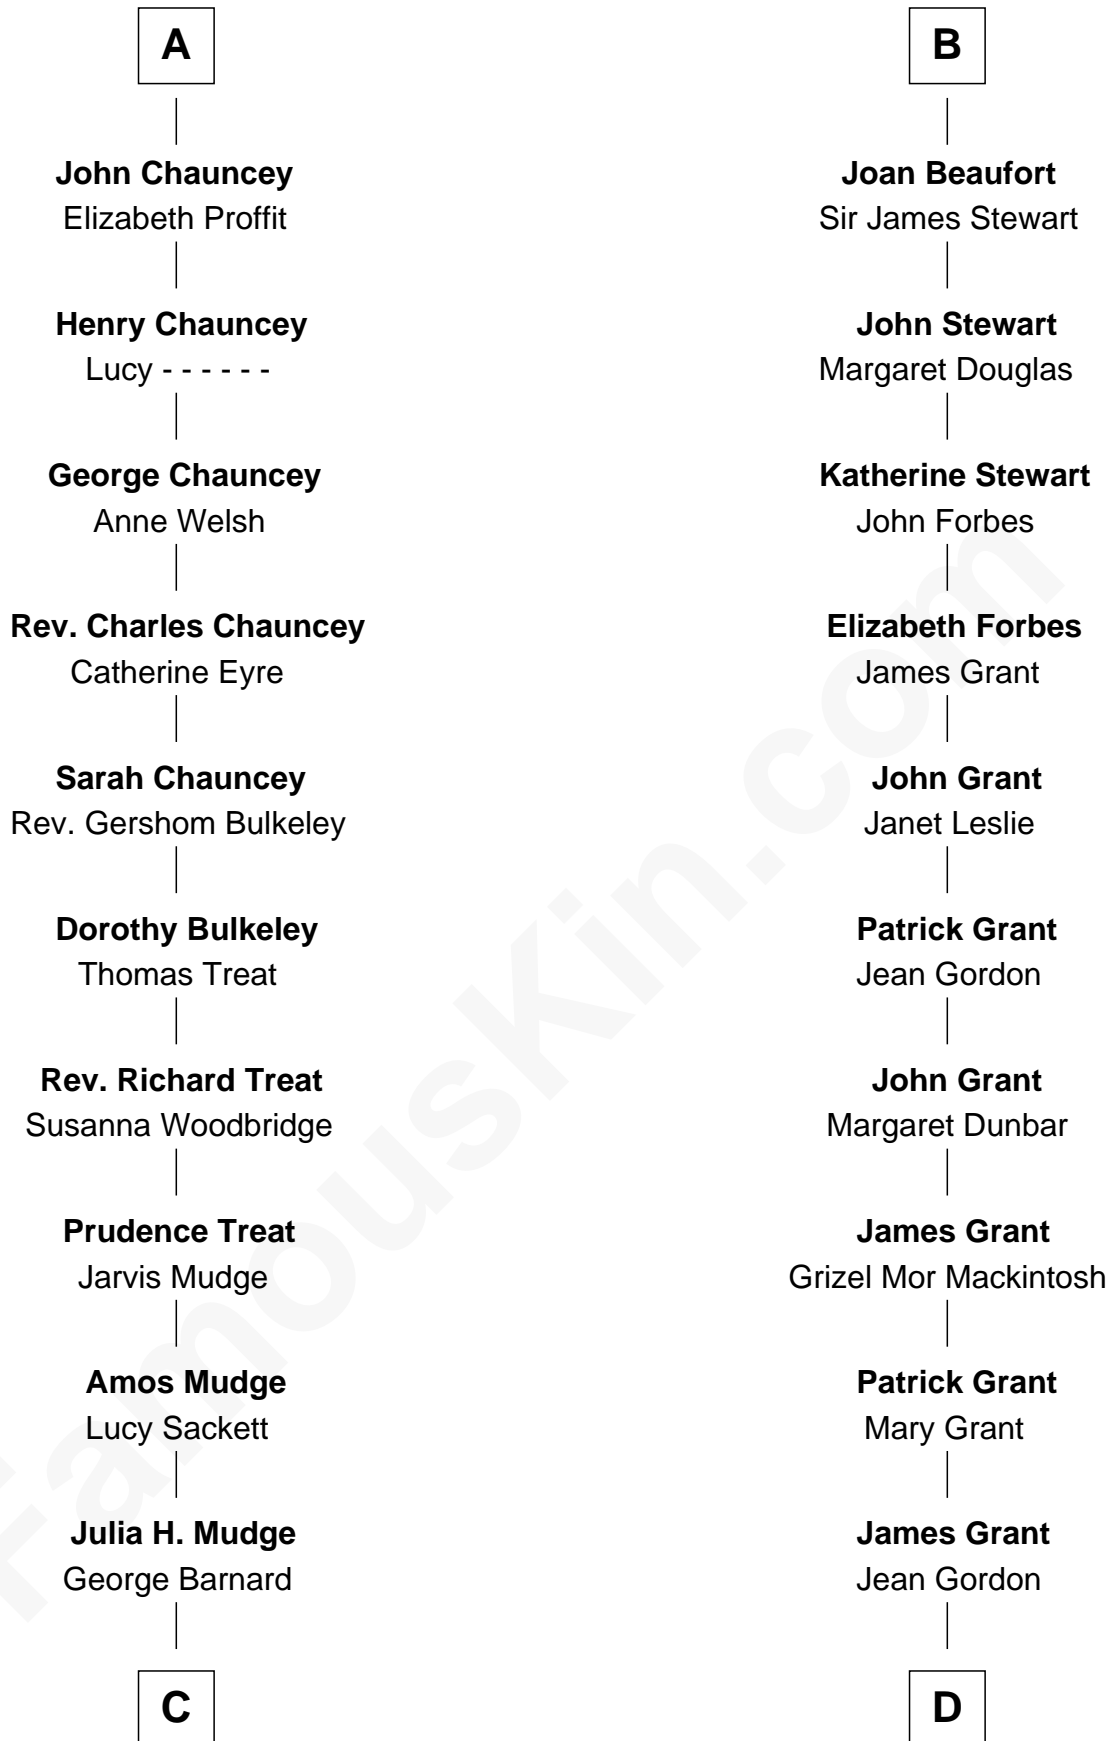

# FamousKin.com Relationship Chart of

**Dick Clark**

*Radio and TV Host*

20th cousin 1 time removed of

**Lytton Strachey**

*Author and Co-Founder of Bloomsbury Group*

**C**

**George Barnard**  
Jane Sophia Fuller

**Charles Fuller Barnard**  
Anna May Aldridge

**Julia Fuller Barnard**  
Richard Augustus Clark

**Dick Clark**  
*Radio and TV Host*

**D**

**William Grant**  
Elizabeth Raper

**Sir John Peter Grant**  
Jane Ironside