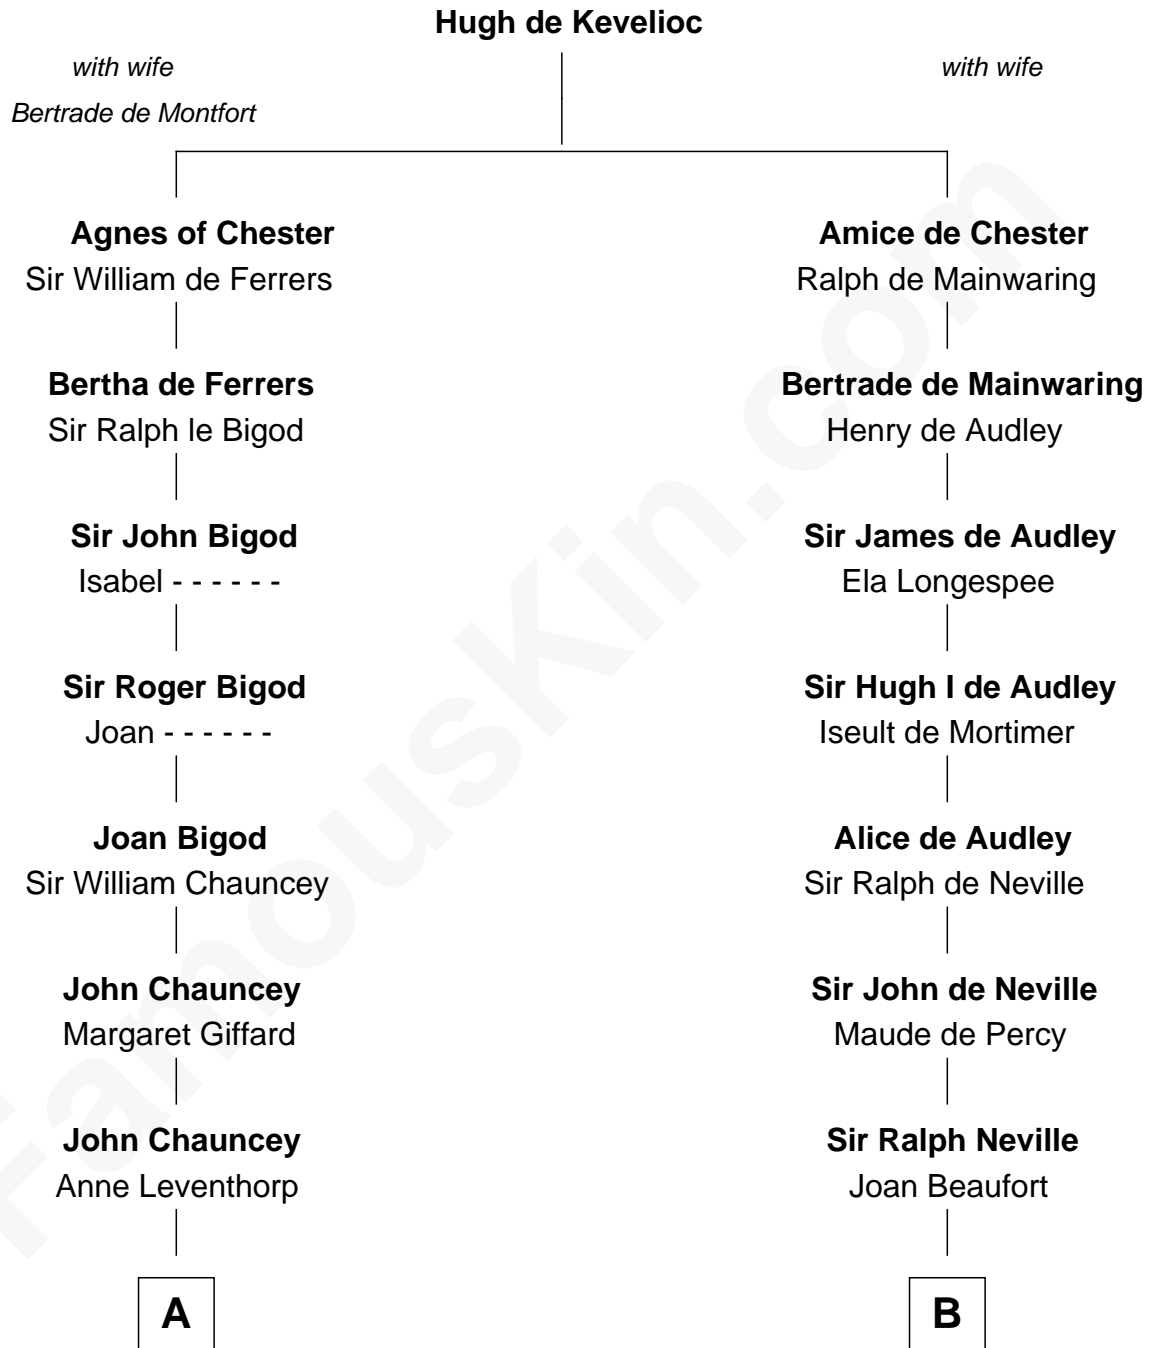

FamousKin.com Relationship Chart of

Dick Clark

Radio and TV Host

20th cousin 1 time removed of

Lytton Strachey

Author and Co-Founder of Bloomsbury Group

C

Julia H. Mudge
George Barnard

George Barnard
Jane Sophia Fuller

Charles Fuller Barnard
Anna May Aldridge

Julia Fuller Barnard
Richard Augustus Clark

Dick Clark
Radio and TV Host

D

Jane Kelsall
Sir Henry Strachey

Edward Strachey
Julia Woodburn Kirkpatrick