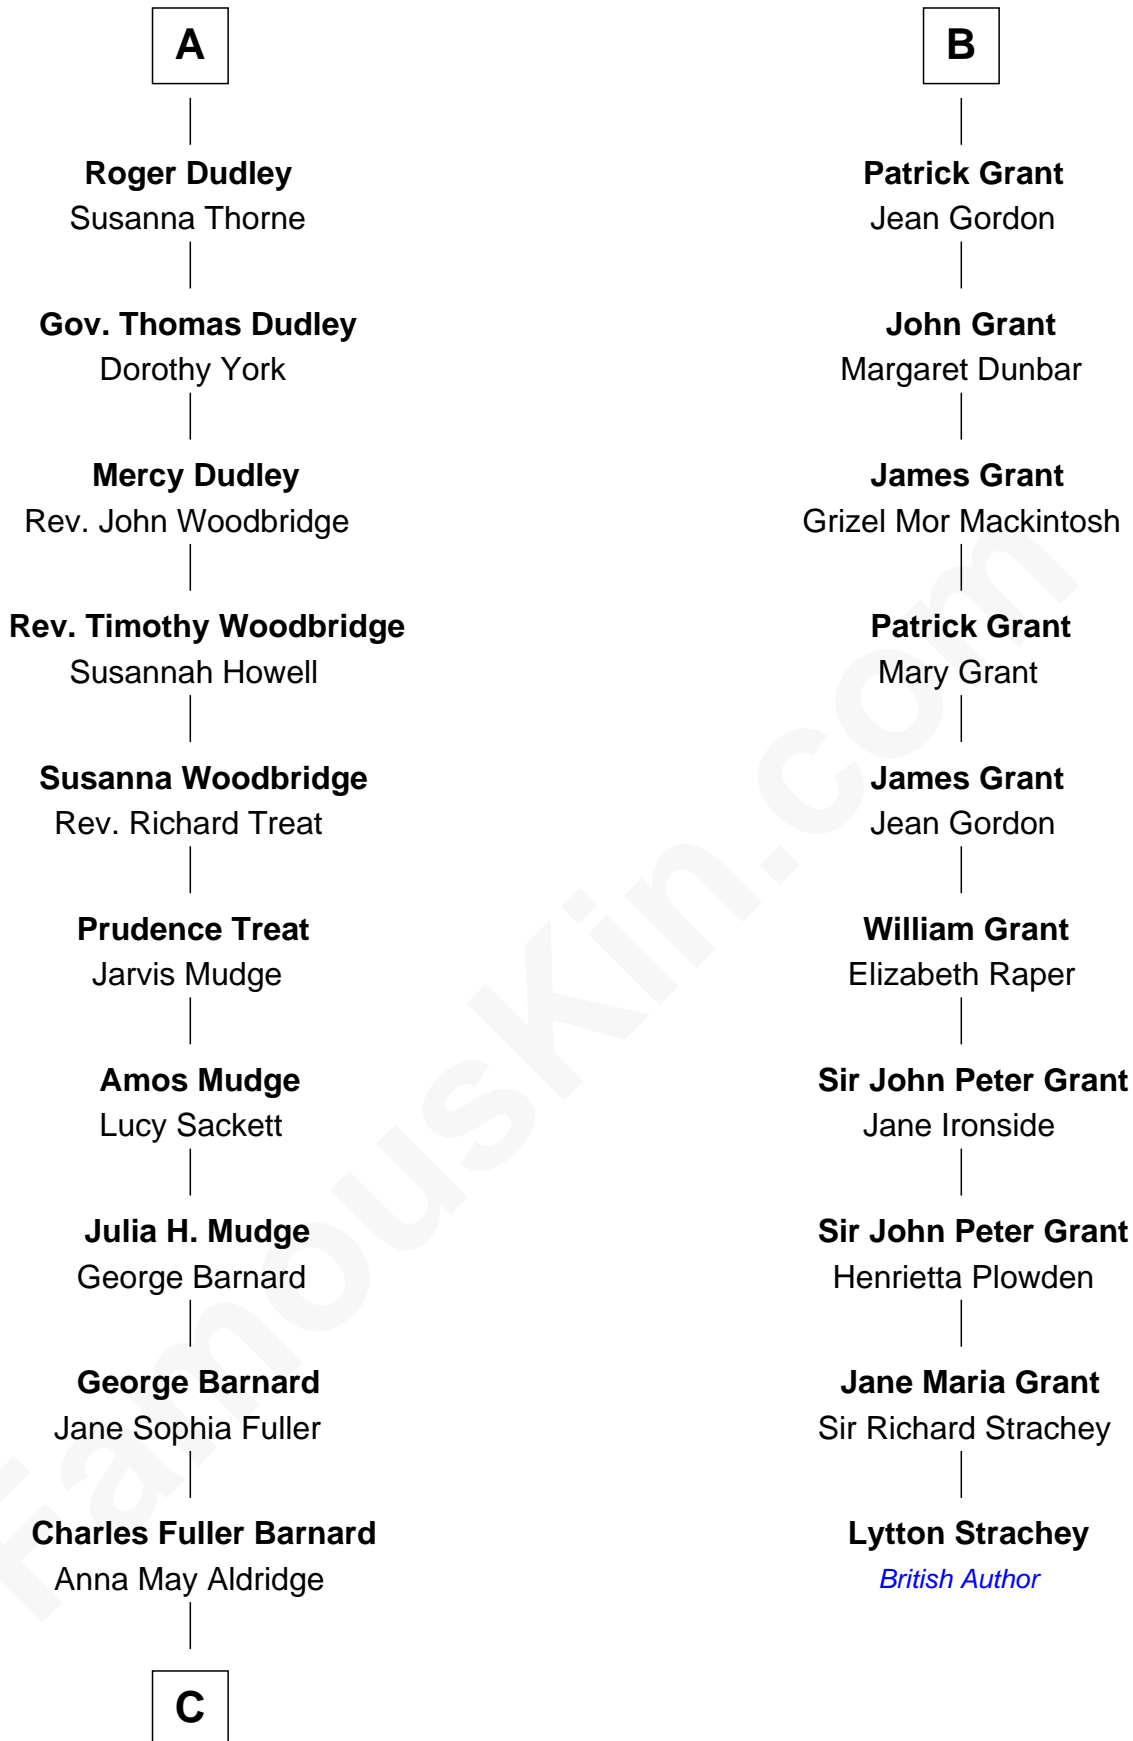

# FamousKin.com Relationship Chart of

**Dick Clark**

*Radio and TV Host*

16th cousin 2 times removed of

**Lytton Strachey**

*Author and Co-Founder of Bloomsbury Group*

**C**

—  
**Julia Fuller Barnard**  
Richard Augustus Clark

—  
**Dick Clark**  
*Radio and TV Host*

FamousKin.com

Dick Clark photo by [Alan Light](#) (CC BY 2.0)