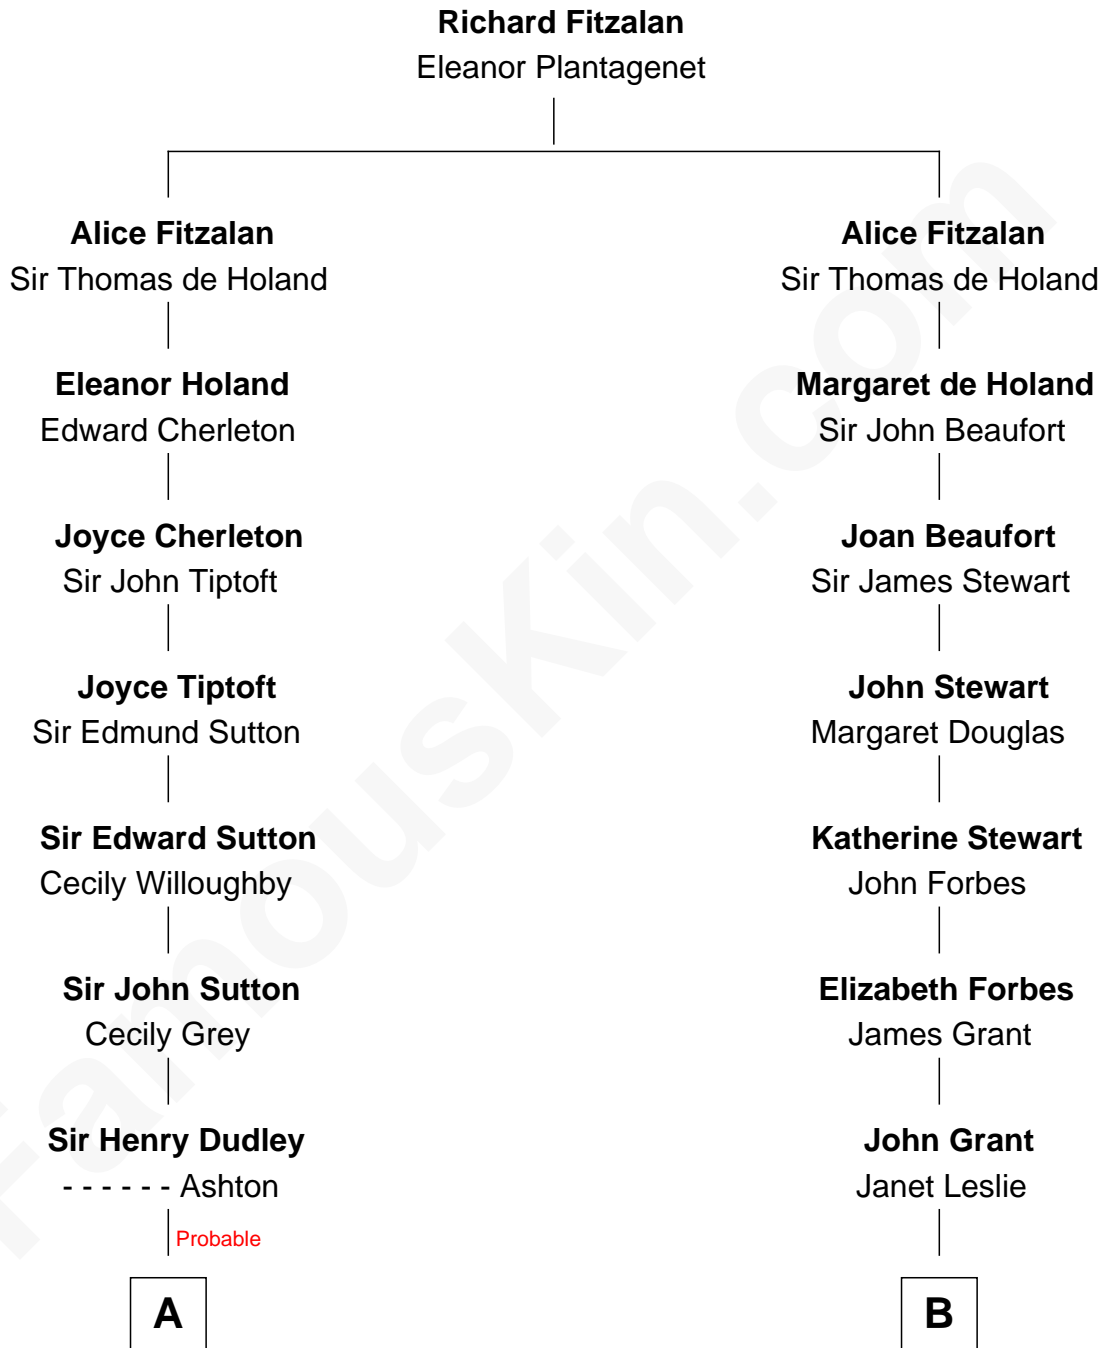

# FamousKin.com Relationship Chart of

**Dick Clark**

*Radio and TV Host*

16th cousin 2 times removed of

**Lytton Strachey**

*Author and Co-Founder of Bloomsbury Group*

**C**

—  
**Julia Fuller Barnard**  
Richard Augustus Clark

—  
**Dick Clark**  
*Radio and TV Host*

FamousKin.com

Dick Clark photo by [Alan Light](#) (CC BY 2.0)