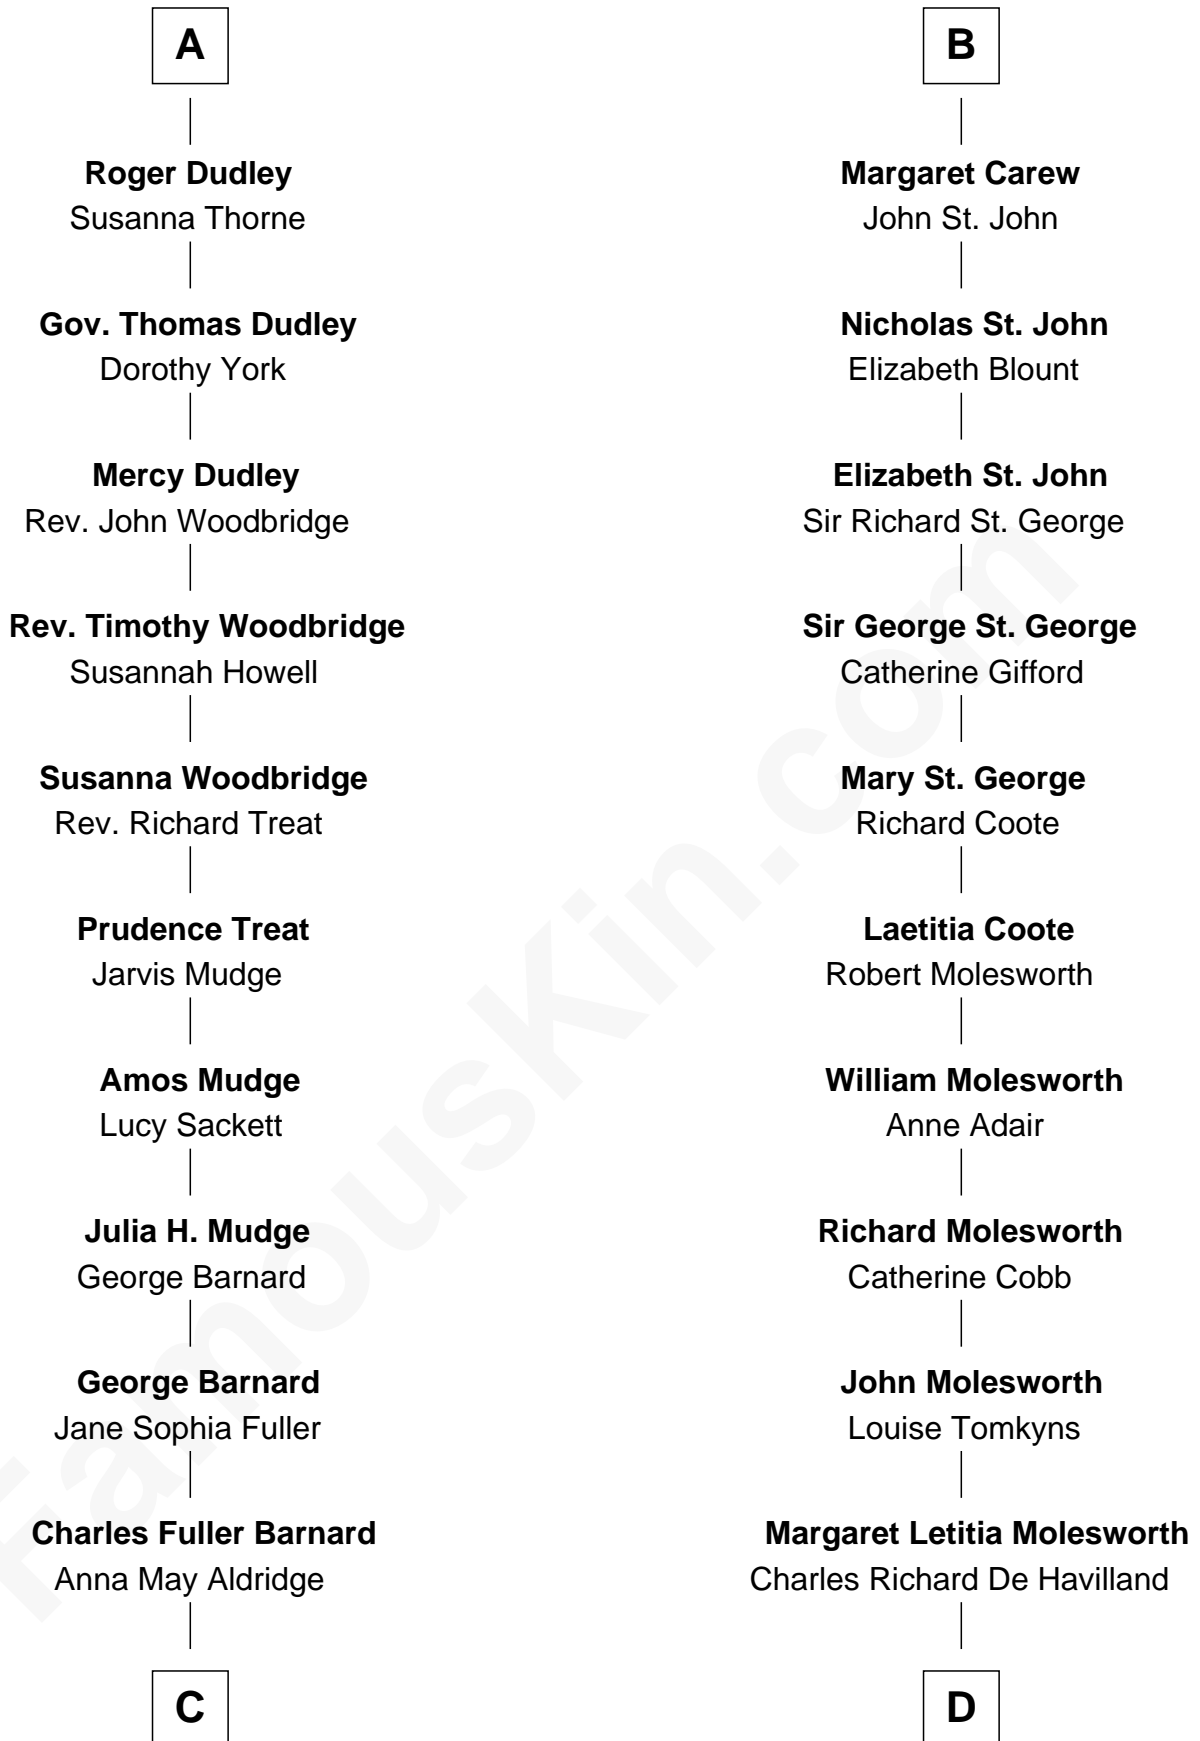

# FamousKin.com Relationship Chart of

**Dick Clark**

*Radio and TV Host*

18th cousin of

**Olivia De Havilland**

*Movie Actress*

**C**

**Julia Fuller Barnard**  
Richard Augustus Clark

**Dick Clark**  
*Radio and TV Host*

**D**

**Walter Augustus De Havilland**  
Lillian Augusta Ruse

**Olivia De Havilland**  
*Movie Actress*

FamousKin.com