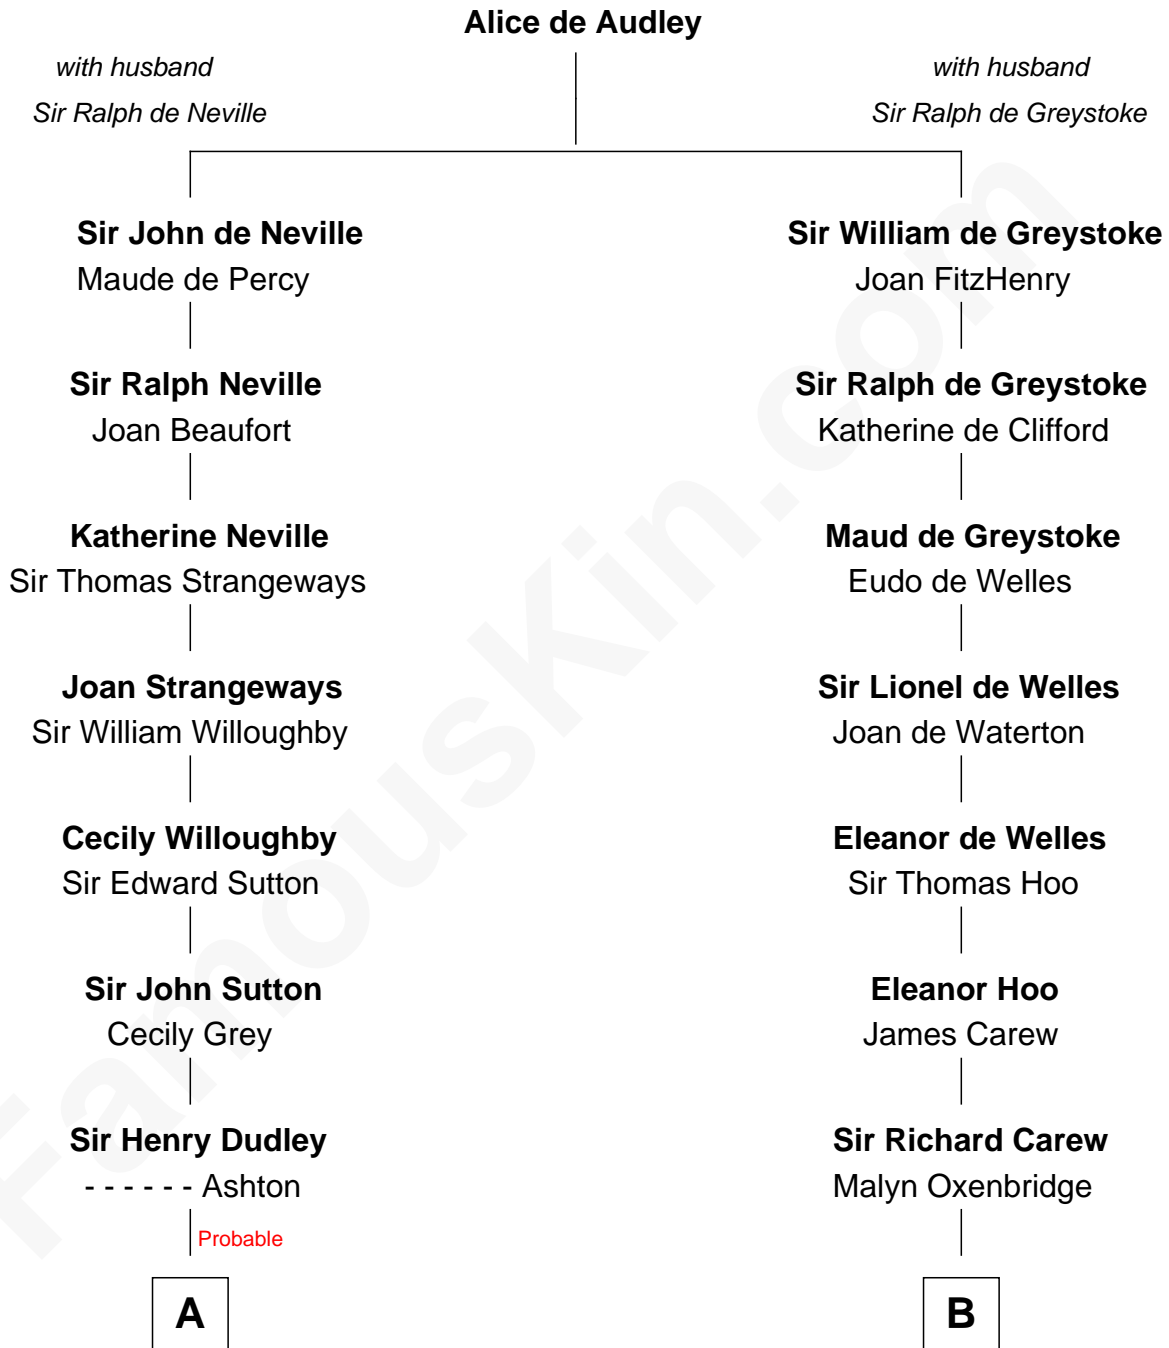

# FamousKin.com Relationship Chart of

**Dick Clark**

*Radio and TV Host*

18th cousin of

**Olivia De Havilland**

*Movie Actress*

**C**

**Julia Fuller Barnard**  
Richard Augustus Clark

**Dick Clark**  
*Radio and TV Host*

**D**

**Walter Augustus De Havilland**  
Lillian Augusta Ruse

**Olivia De Havilland**  
*Movie Actress*

FamousKin.com