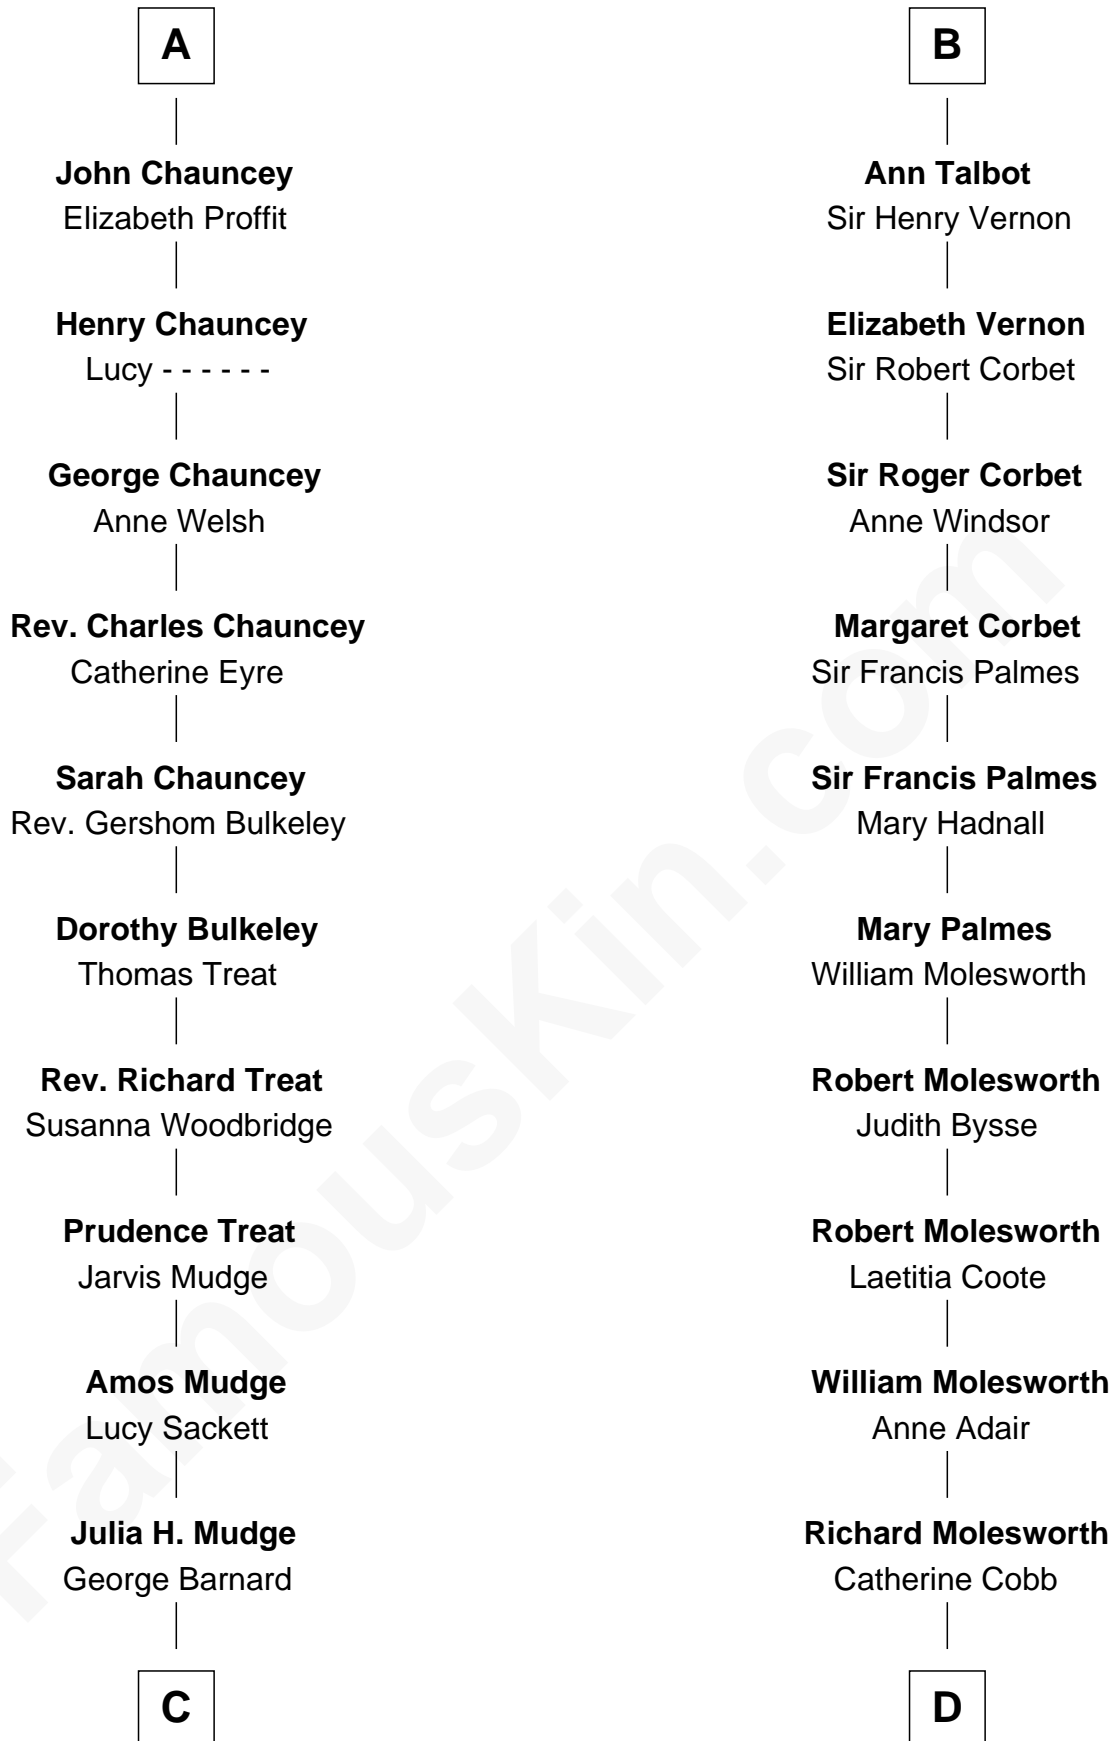

FamousKin.com Relationship Chart of

Dick Clark

Radio and TV Host

20th cousin of

Olivia De Havilland

Movie Actress

Hugh le Bigod

Maud Marshal

C

George Barnard
Jane Sophia Fuller

Charles Fuller Barnard
Anna May Aldridge

Julia Fuller Barnard
Richard Augustus Clark

Dick Clark
Radio and TV Host

D

John Molesworth
Louise Tomkyns

Margaret Letitia Molesworth
Charles Richard De Havilland