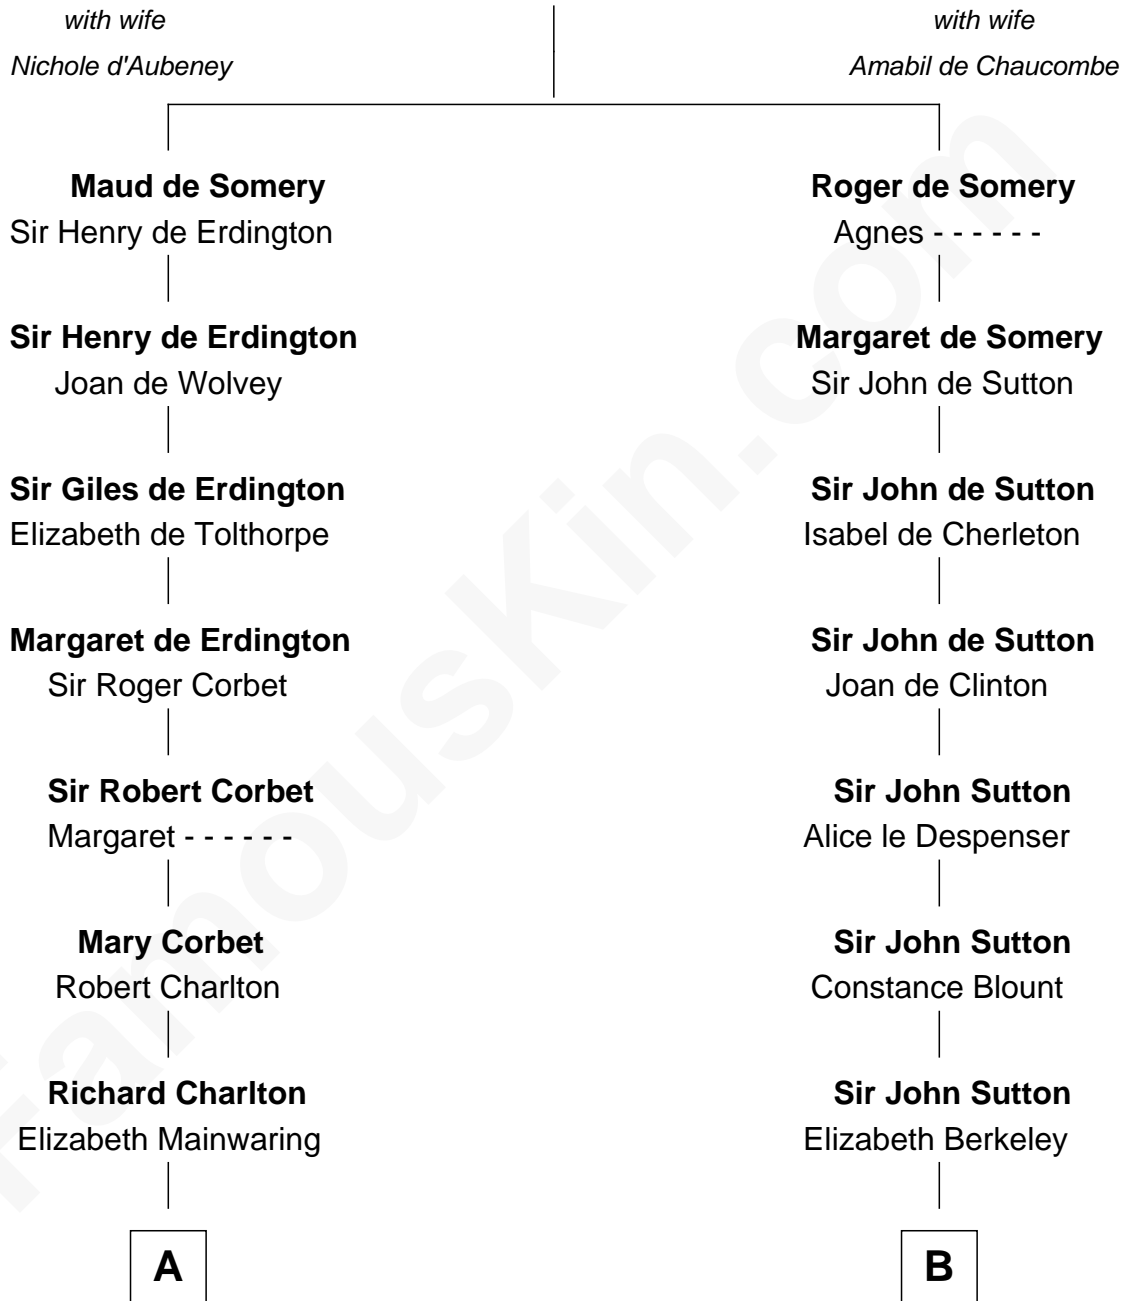

# FamousKin.com Relationship Chart of

**Dick Clark**

*Radio and TV Host*

16th cousin 4 times removed of

**George Clinton**

*4th U.S. Vice President*

## Sir Roger de Somery

**C**

—  
**George Barnard**  
Jane Sophia Fuller

—  
**Charles Fuller Barnard**  
Anna May Aldridge

—  
**Julia Fuller Barnard**  
Richard Augustus Clark

—  
**Dick Clark**  
*Radio and TV Host*