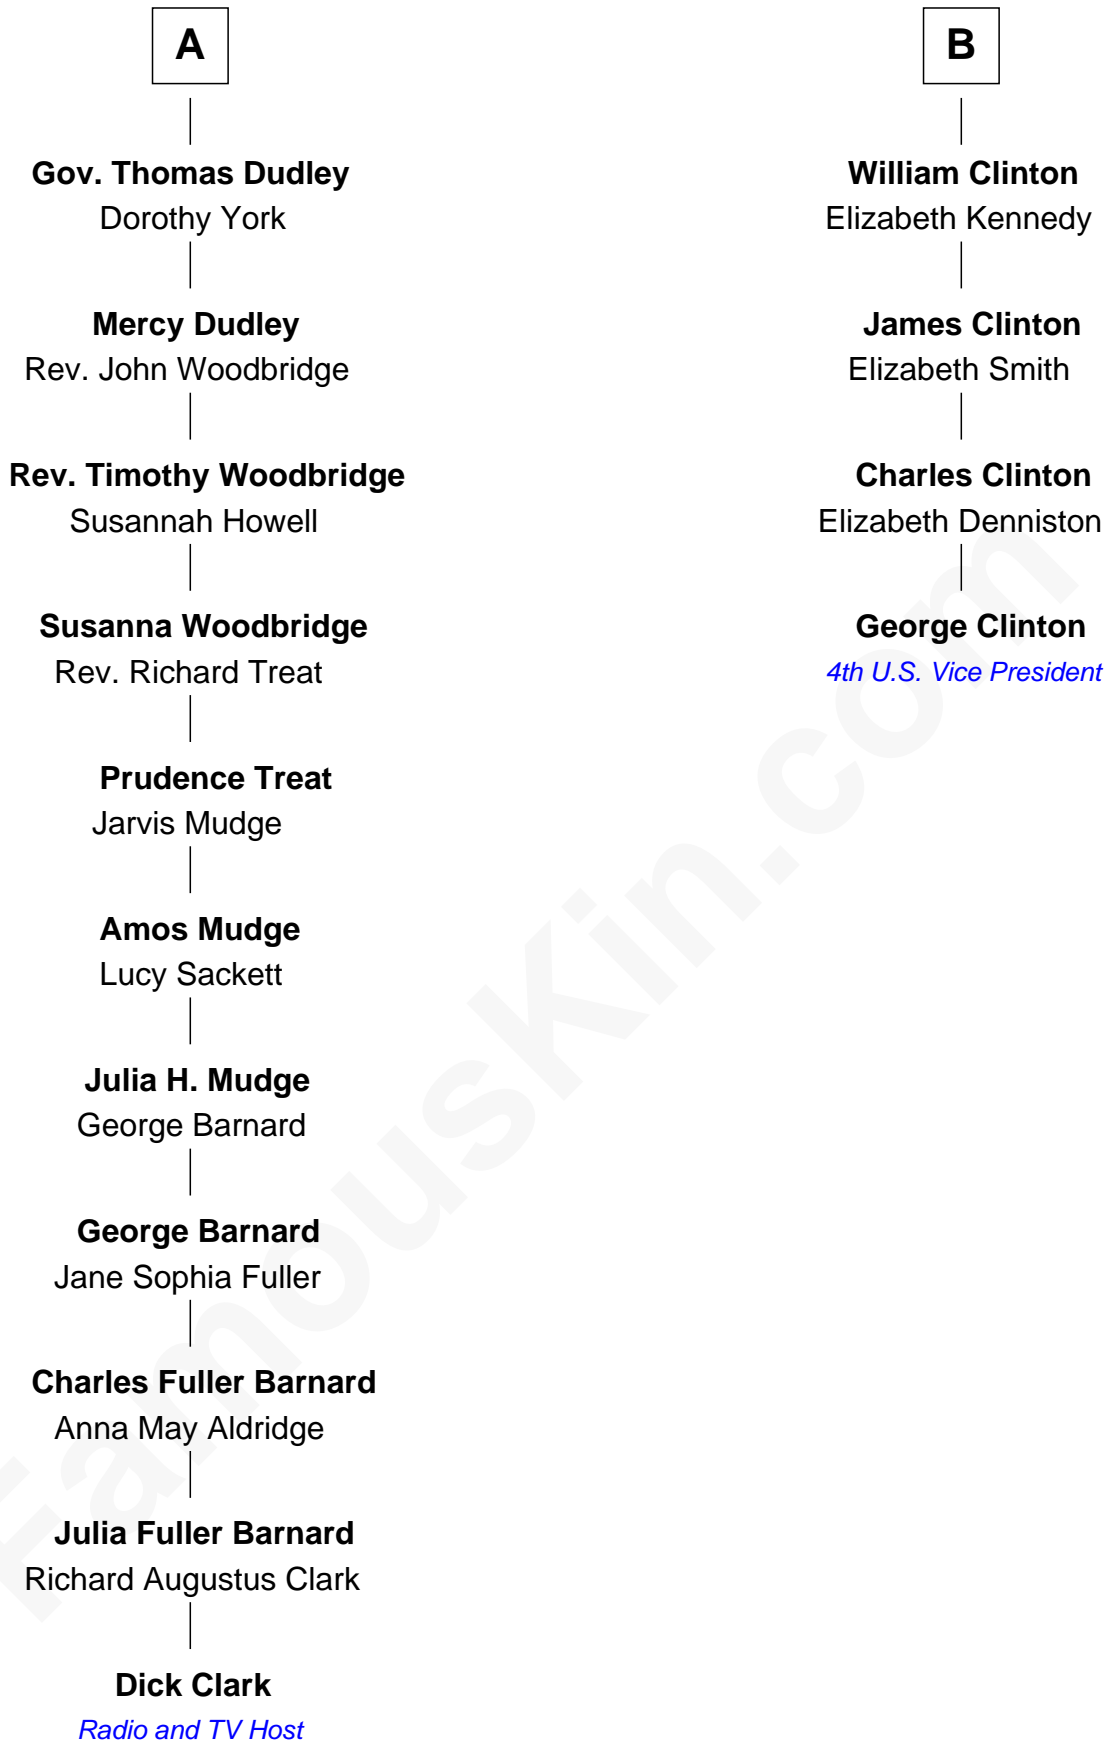

FamousKin.com Relationship Chart of

Dick Clark

Radio and TV Host

10th cousin 7 times removed of

George Clinton

4th U.S. Vice President

Sir Reynold Grey

Margaret de Ros

Margaret Grey
Sir William Bonville

William Bonville
Elizabeth Harington

William Bonville
Katherine Neville

Cecily Bonville
Thomas Grey

Cecily Grey
Sir John Sutton

Sir Henry Dudley
----- Ashton

Probable

Roger Dudley
Susanna Thorne

A

Sir John Grey
Constance de Holand

Sir Edmund Grey
Katherine Percy

George Grey
Catherine Herbert

Anne Grey
Sir John Hussey

Bridget Hussey
Sir Richard Morrison

Elizabeth Morrison
Sir Henry Clinton

Sir Henry Clinton alias Fynes
Elizabeth Hickman

B

Dick Clark photo by [Alan Light](#) (CC BY 2.0)