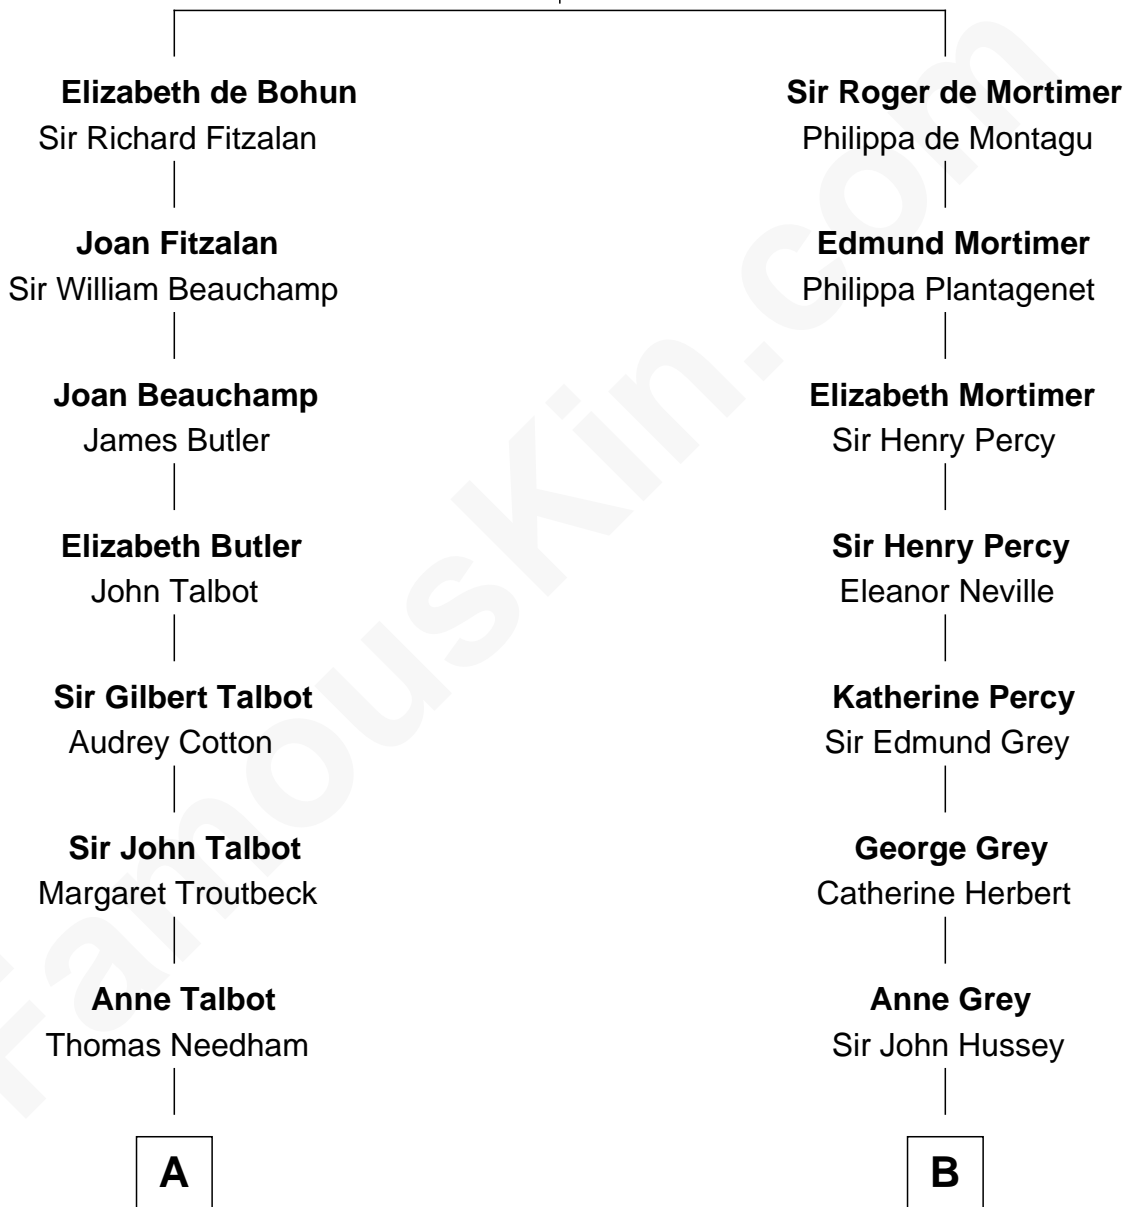

FamousKin.com Relationship Chart of

Dick Clark

Radio and TV Host

13th cousin 6 times removed of

George Clinton

4th U.S. Vice President

Elizabeth de Badlesmere

with husband
Sir William de Bohun

with husband
Sir Edmund Mortimer

C

Charles Fuller Barnard

Anna May Aldridge

Julia Fuller Barnard

Richard Augustus Clark

Dick Clark

Radio and TV Host