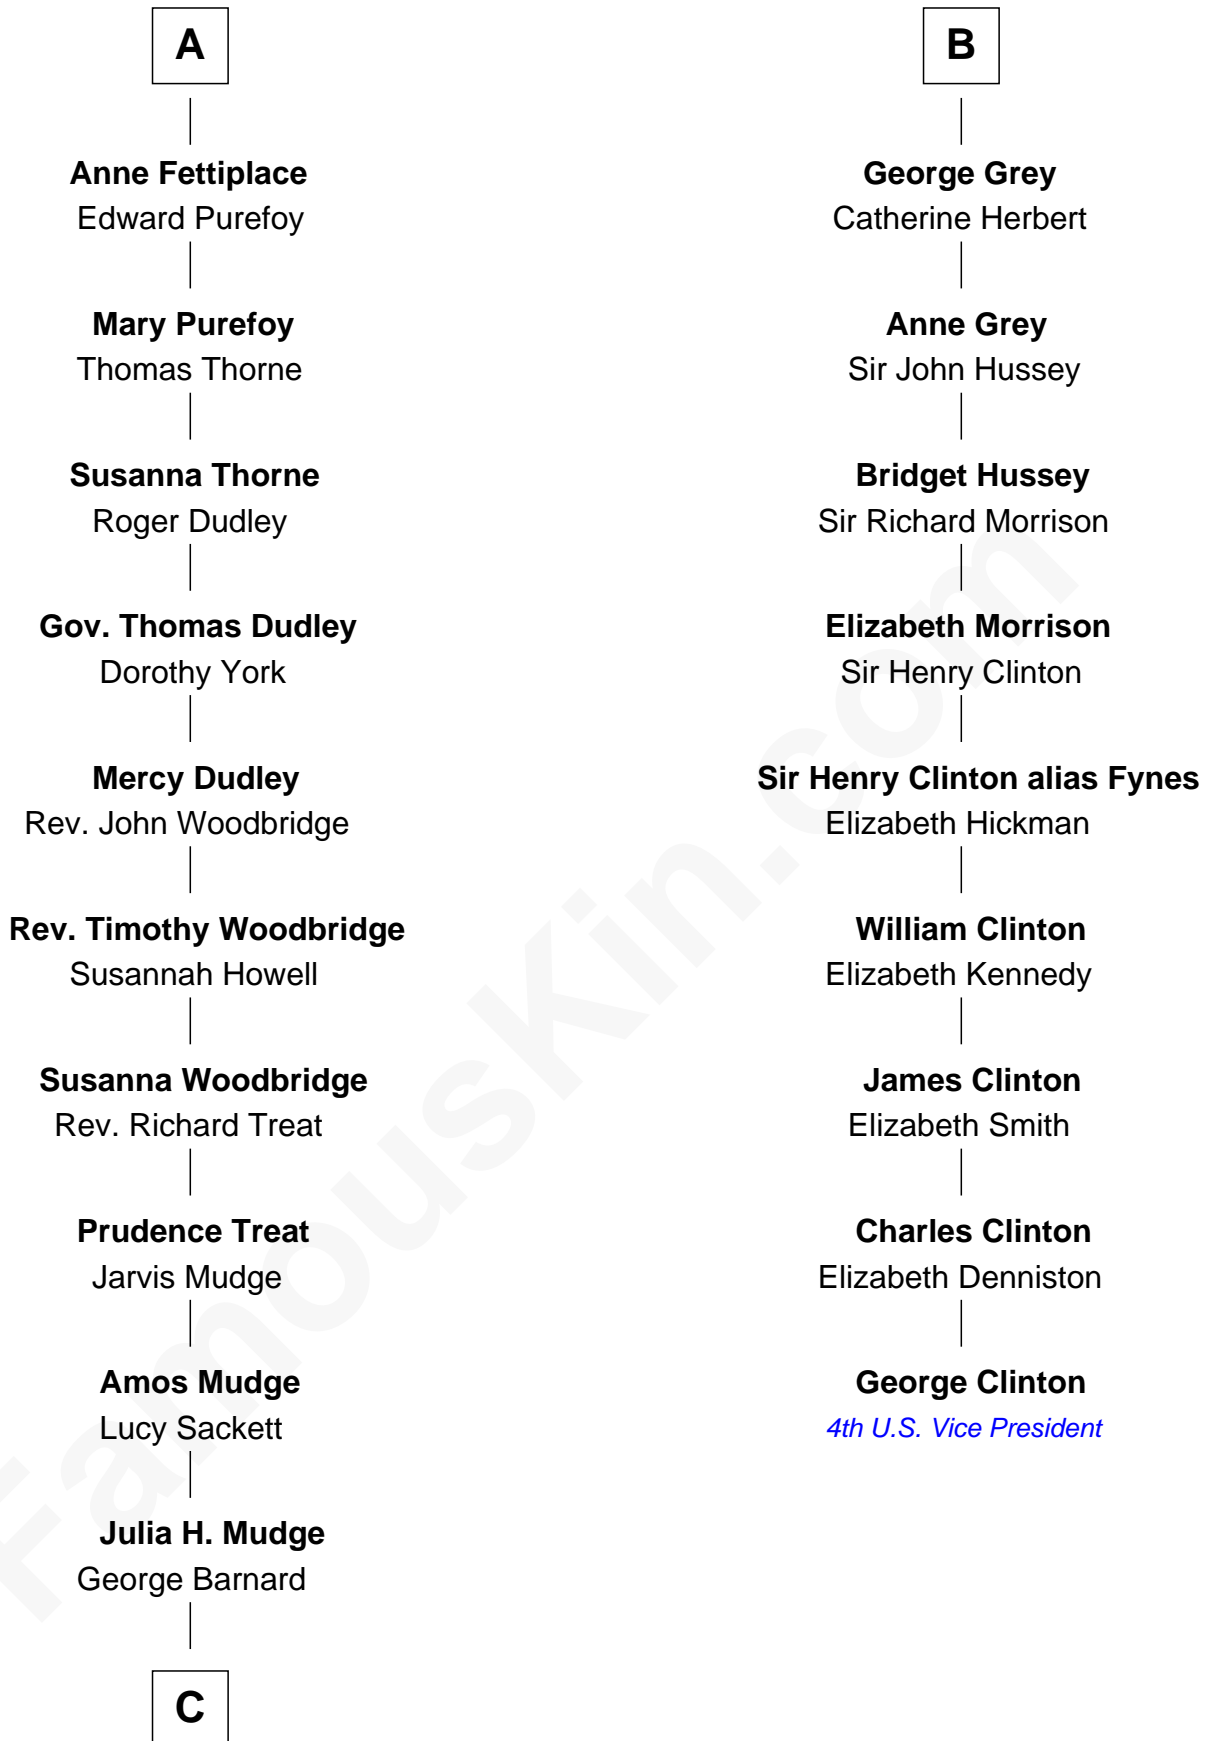

# FamousKin.com Relationship Chart of

**Dick Clark**

*Radio and TV Host*

15th cousin 5 times removed of

**George Clinton**

*4th U.S. Vice President*

**William de Odingsells**

Ela FitzWalter

**Sir Richard Harcourt**

Edith St. Clair

**Alice Harcourt**

William Bessiles

**Elizabeth Bessiles**

Richard Fettiplace

**A**

**Ida de Odingsells**

Sir Roger de Herdeburgh

**Ela Herdeburgh**

Sir William de Boteler

**Ankaret le Boteler**

John le Strange

**Eleanor le Strange**

Sir Reynold de Grey

**Sir Reynold Grey**

Margaret de Ros

**Sir John Grey**

Constance de Holand

**Sir Edmund Grey**

Katherine Percy

**B**

**C**

—  
**George Barnard**  
Jane Sophia Fuller