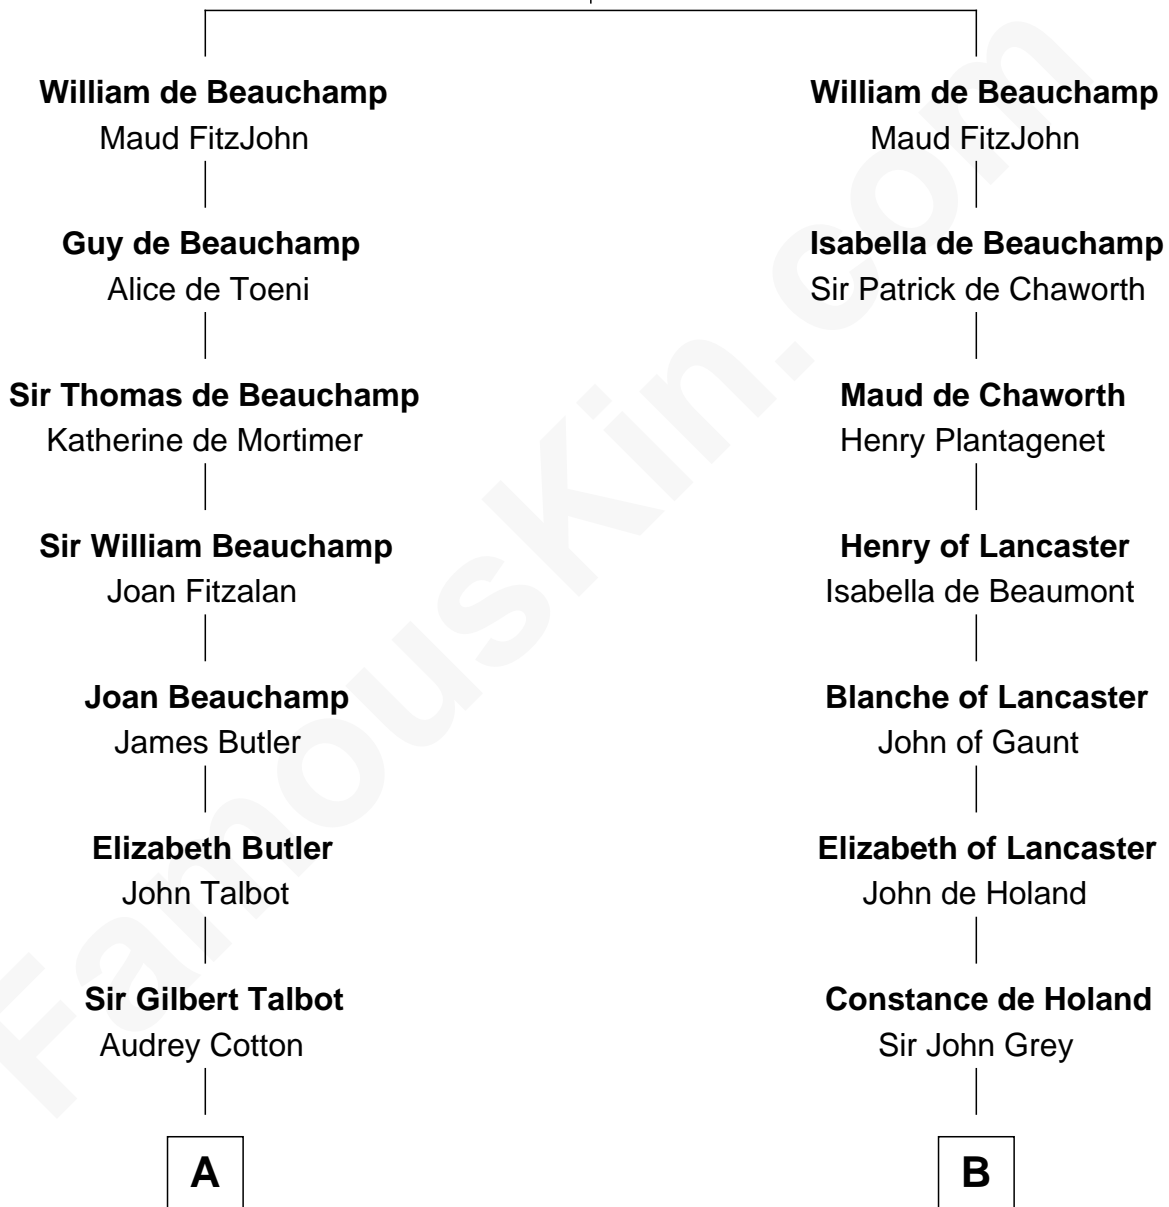

# FamousKin.com Relationship Chart of

**Dick Clark**

*Radio and TV Host*

16th cousin 5 times removed of

**George Clinton**

*4th U.S. Vice President*

**Sir William de Beauchamp**

Isabel Mauduit

**C**

**Julia H. Mudge**

George Barnard

**George Barnard**

Jane Sophia Fuller

**Charles Fuller Barnard**

Anna May Aldridge

**Julia Fuller Barnard**