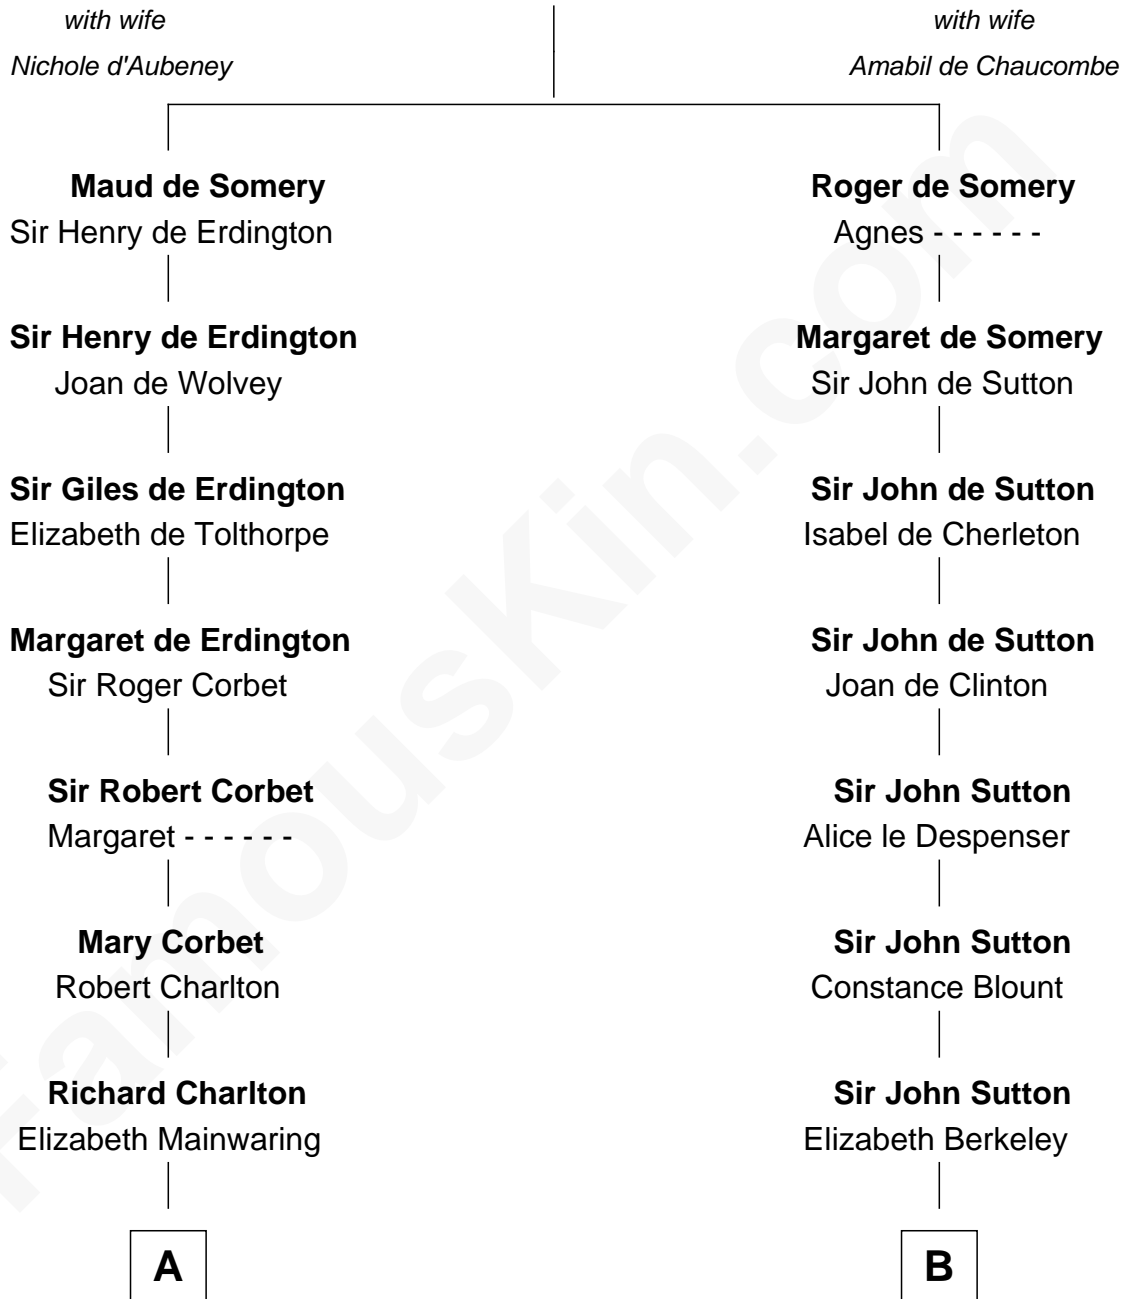

FamousKin.com Relationship Chart of

Dick Clark

Radio and TV Host

17th cousin 3 times removed of

DeWitt Clinton

6th Governor of New York

Sir Roger de Somery

C

—
George Barnard
Jane Sophia Fuller

—
Charles Fuller Barnard
Anna May Aldridge

—
Julia Fuller Barnard
Richard Augustus Clark

—
Dick Clark
Radio and TV Host

FamousKin.com