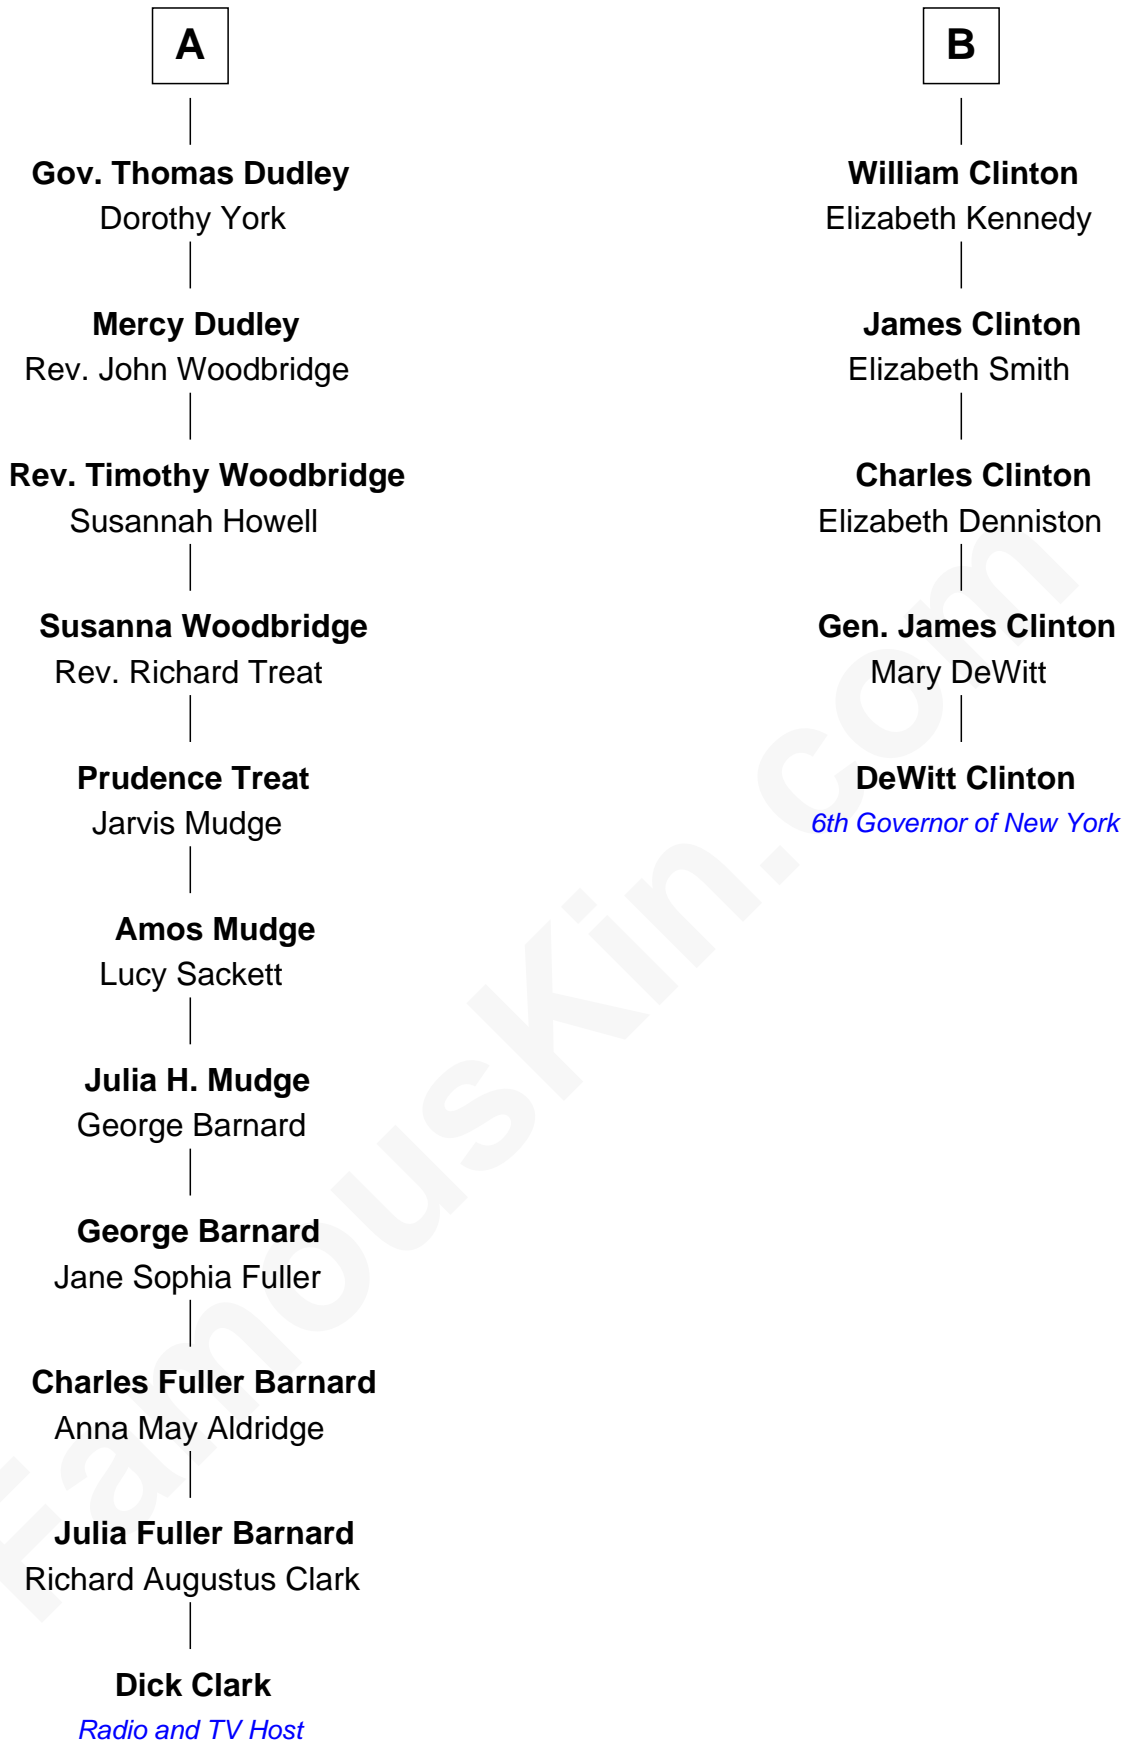

FamousKin.com Relationship Chart of

Dick Clark

Radio and TV Host

11th cousin 6 times removed of

DeWitt Clinton

6th Governor of New York

Sir Reynold Grey

Margaret de Ros

Margaret Grey
Sir William Bonville

William Bonville
Elizabeth Harington

William Bonville
Katherine Neville

Cecily Bonville
Thomas Grey

Cecily Grey
Sir John Sutton

Sir Henry Dudley
----- Ashton

Probable

Roger Dudley
Susanna Thorne

A

Sir John Grey
Constance de Holand

Sir Edmund Grey
Katherine Percy

George Grey
Catherine Herbert

Anne Grey
Sir John Hussey

Bridget Hussey
Sir Richard Morrison

Elizabeth Morrison
Sir Henry Clinton

Sir Henry Clinton alias Fynes
Elizabeth Hickman

B

Dick Clark photo by [Alan Light](#) (CC BY 2.0)