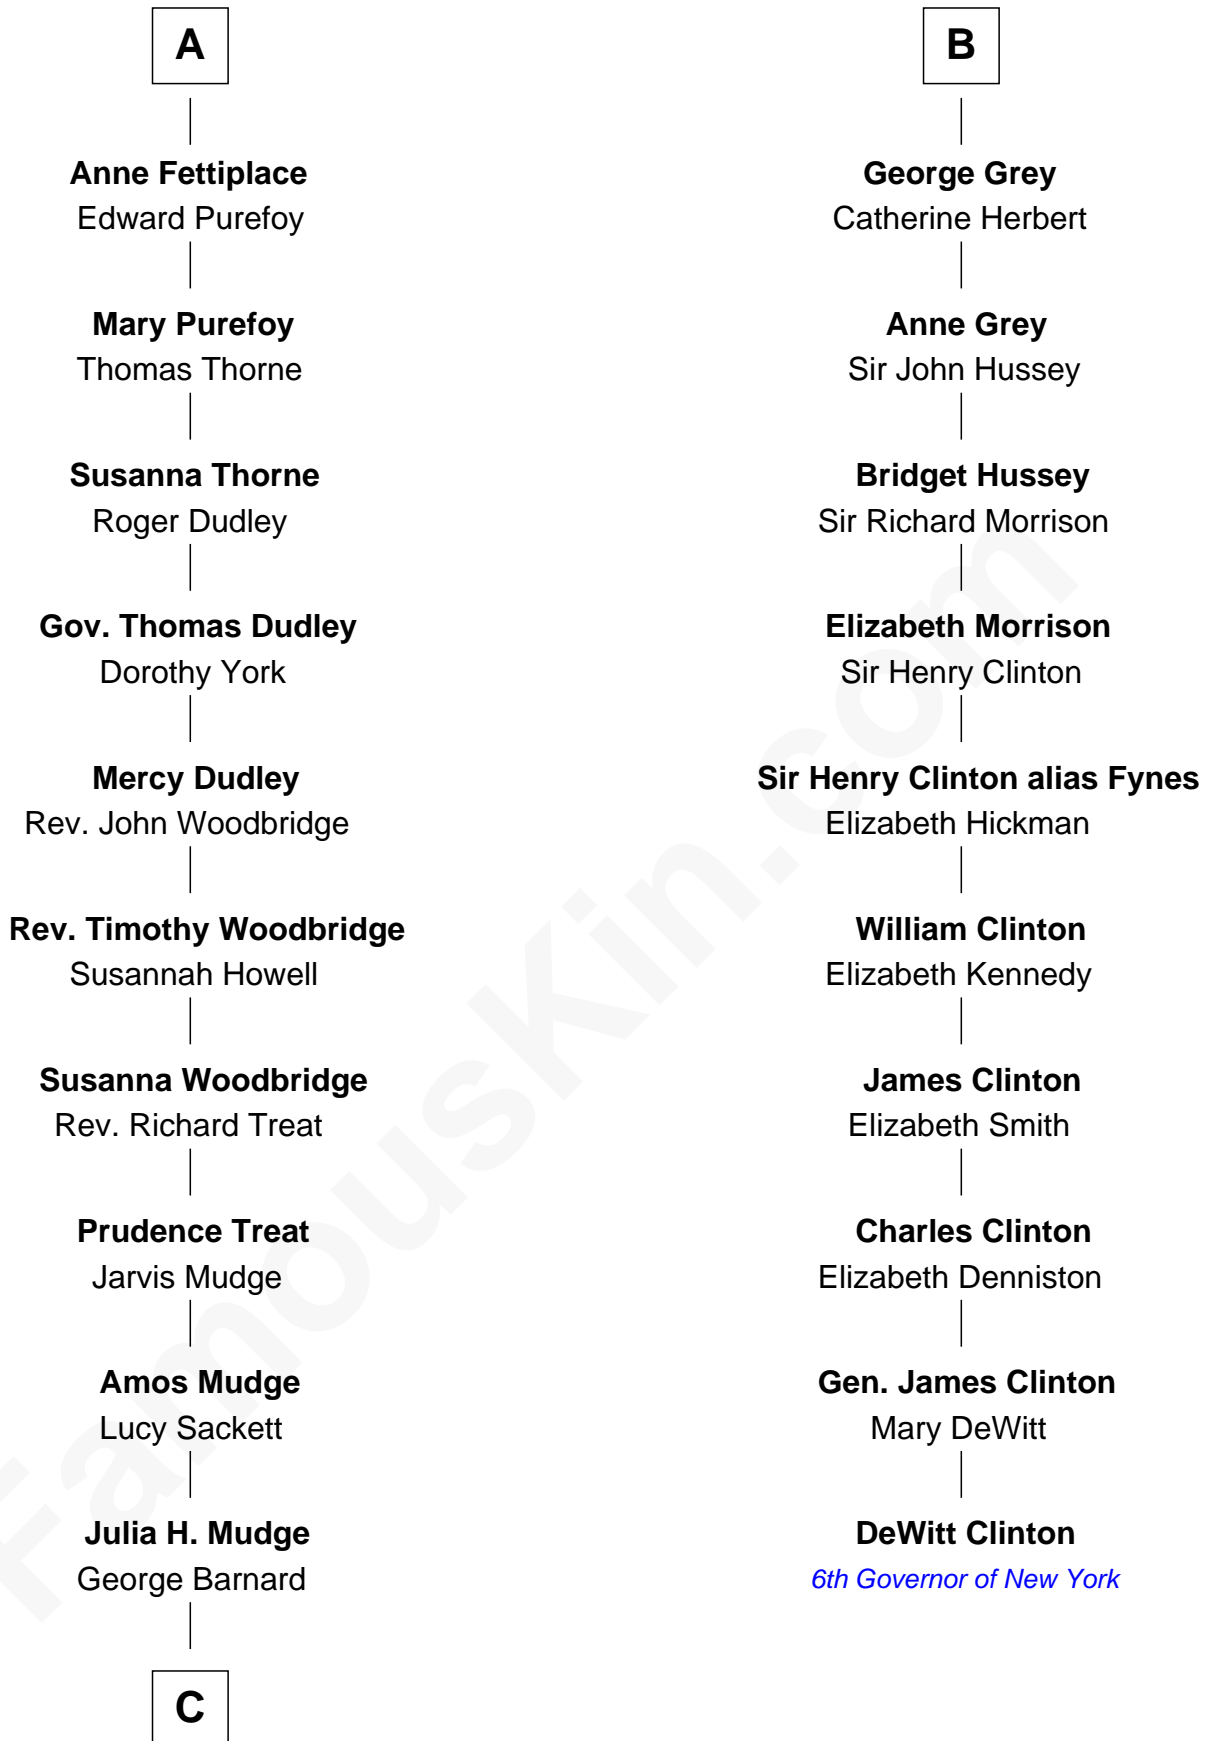

# FamousKin.com Relationship Chart of

**Dick Clark**

*Radio and TV Host*

16th cousin 4 times removed of

**DeWitt Clinton**

*6th Governor of New York*

**William de Odingsells**

Ela FitzWalter

**Sir Richard Harcourt**

Edith St. Clair

**Alice Harcourt**

William Bessiles

**Elizabeth Bessiles**

Richard Fettiplace

**A**

**Ida de Odingsells**

Sir Roger de Herdeburgh

**Ela Herdeburgh**

Sir William de Boteler

**Ankaret le Boteler**

John le Strange

**Eleanor le Strange**

Sir Reynold de Grey

**Sir Reynold Grey**

Margaret de Ros

**Sir John Grey**

Constance de Holand

**Sir Edmund Grey**

Katherine Percy

**B**

**C**

—  
**George Barnard**  
Jane Sophia Fuller