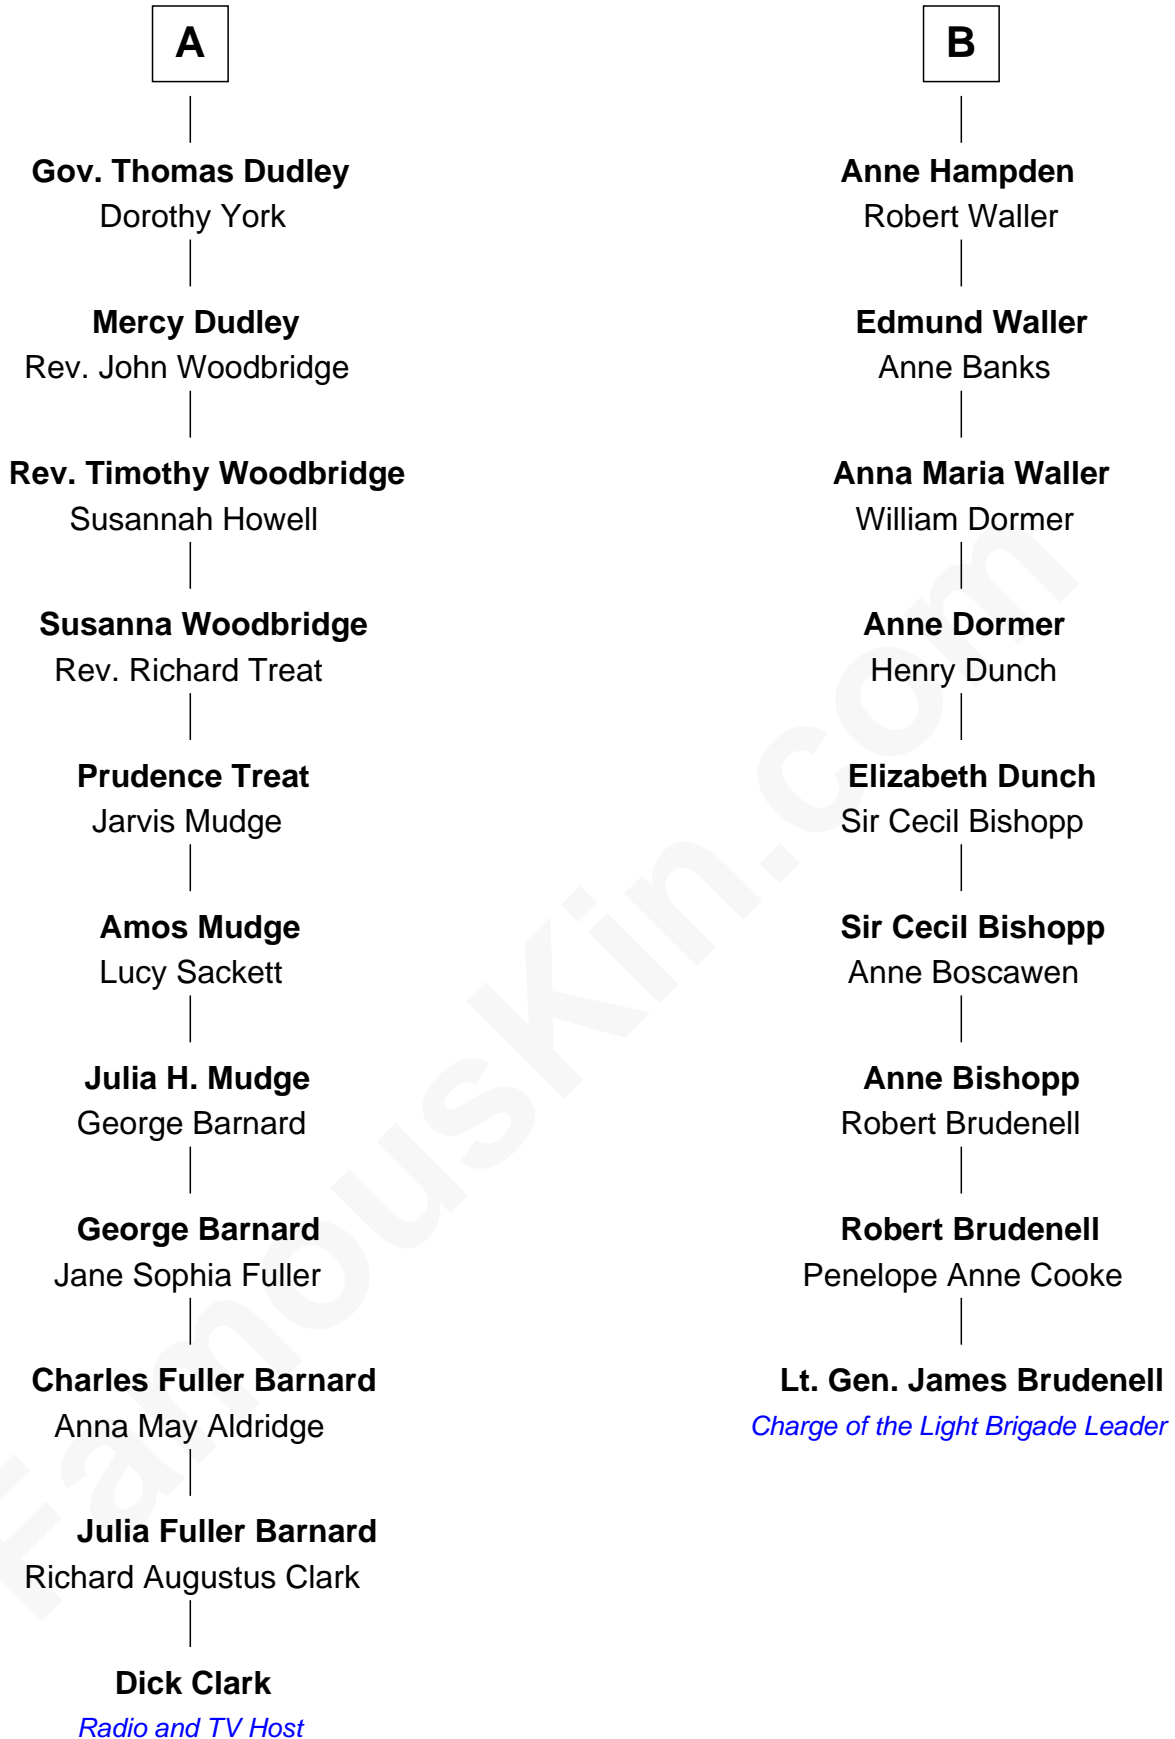

FamousKin.com Relationship Chart of

Dick Clark

Radio and TV Host

15th cousin 2 times removed of

Lt. Gen. James Brudenell

Leader of the "Charge of the Light Brigade"

Sir Walter Blount

Sancha de Ayala

Constance Blount

Sir John Sutton

Sir John Sutton

Elizabeth Berkeley

Sir Edmund Sutton

Joyce Tiptoft

Sir Edward Sutton

Cecily Willoughby

Sir Thomas Blount

Margaret de Gresley

Sanchia Blount

Edward Langford

Alice Langford

John Stradling

Anne Stradling

Sir John Danvers

Anne Danvers

Thomas Lovett

Elizabeth Lovett

Anthony Cave

Anne Cave

Griffith Hampden

B

Dick Clark photo by [Alan Light](#) (CC BY 2.0)