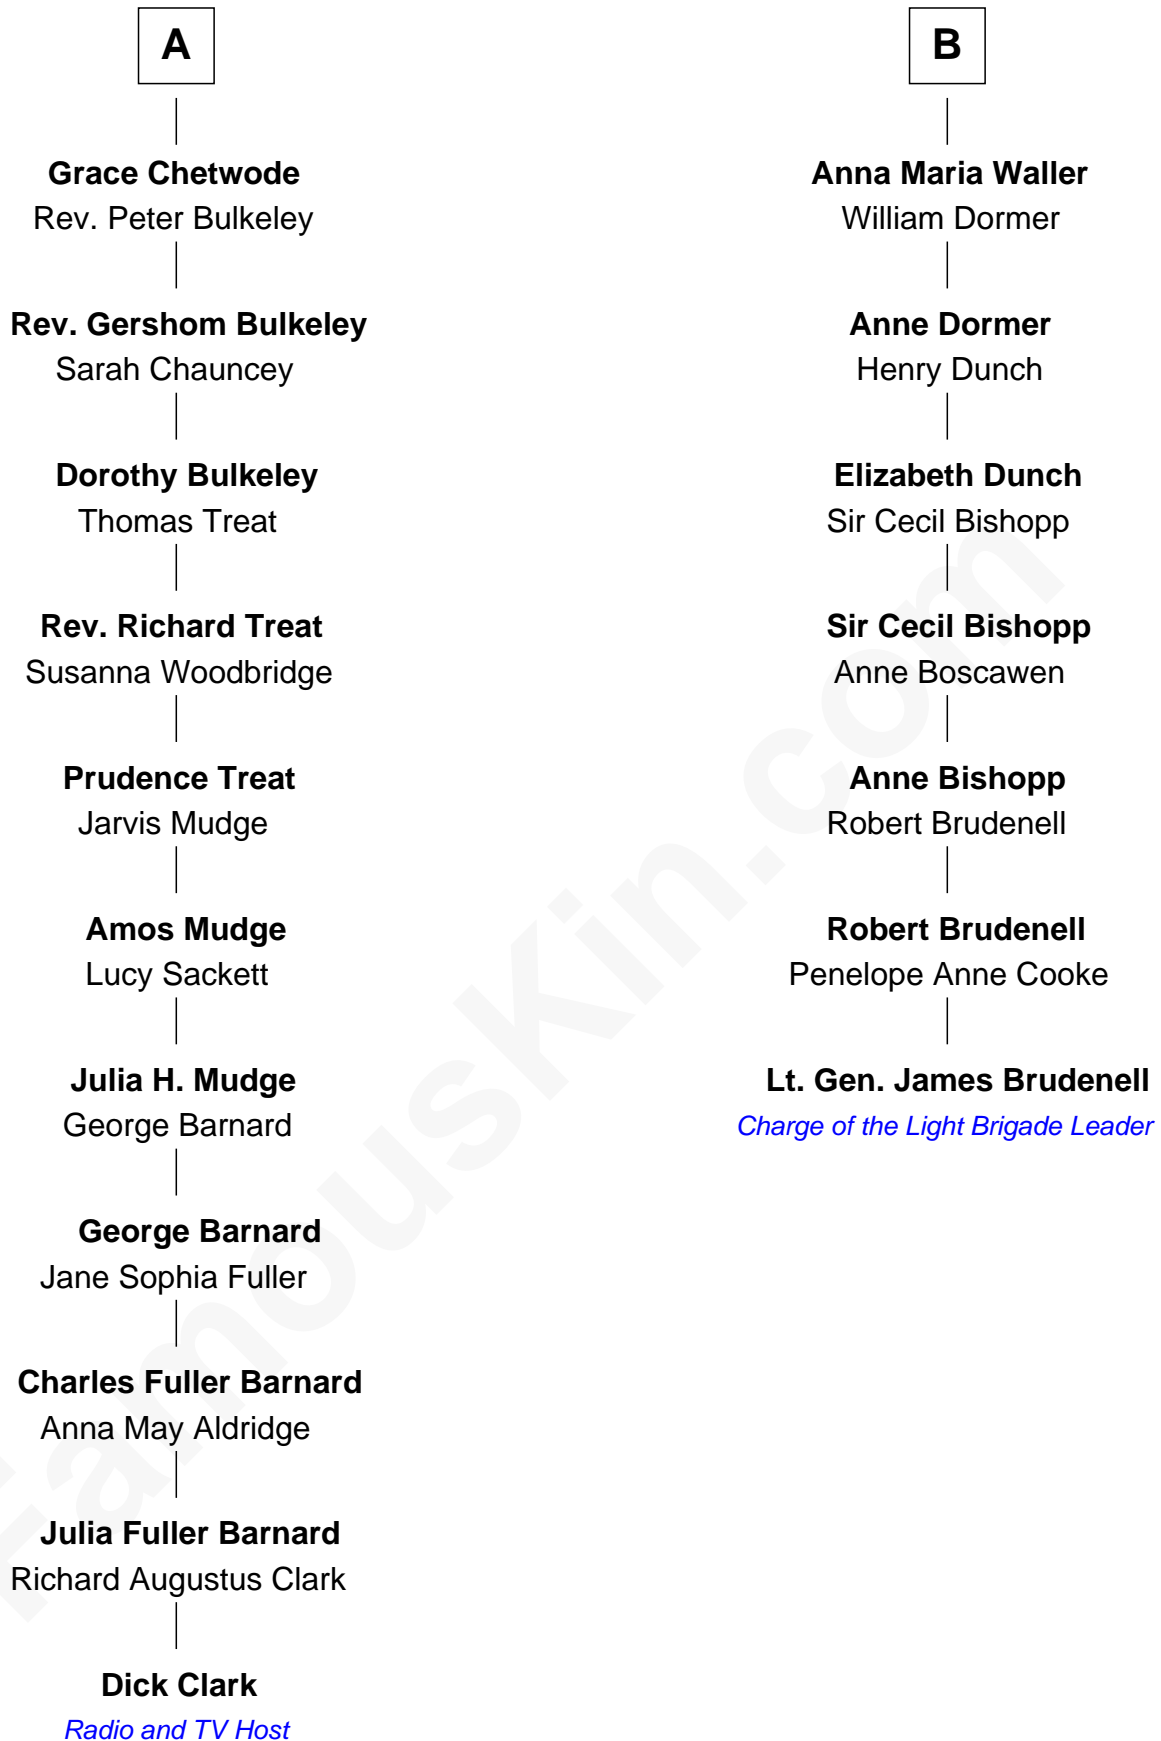

FamousKin.com Relationship Chart of

Dick Clark

Radio and TV Host

13th cousin 4 times removed of

Lt. Gen. James Brudenell

Leader of the "Charge of the Light Brigade"

Sir Baldwin Freville

Maude le Scrope

Dick Clark photo by [Alan Light](#) (CC BY 2.0)