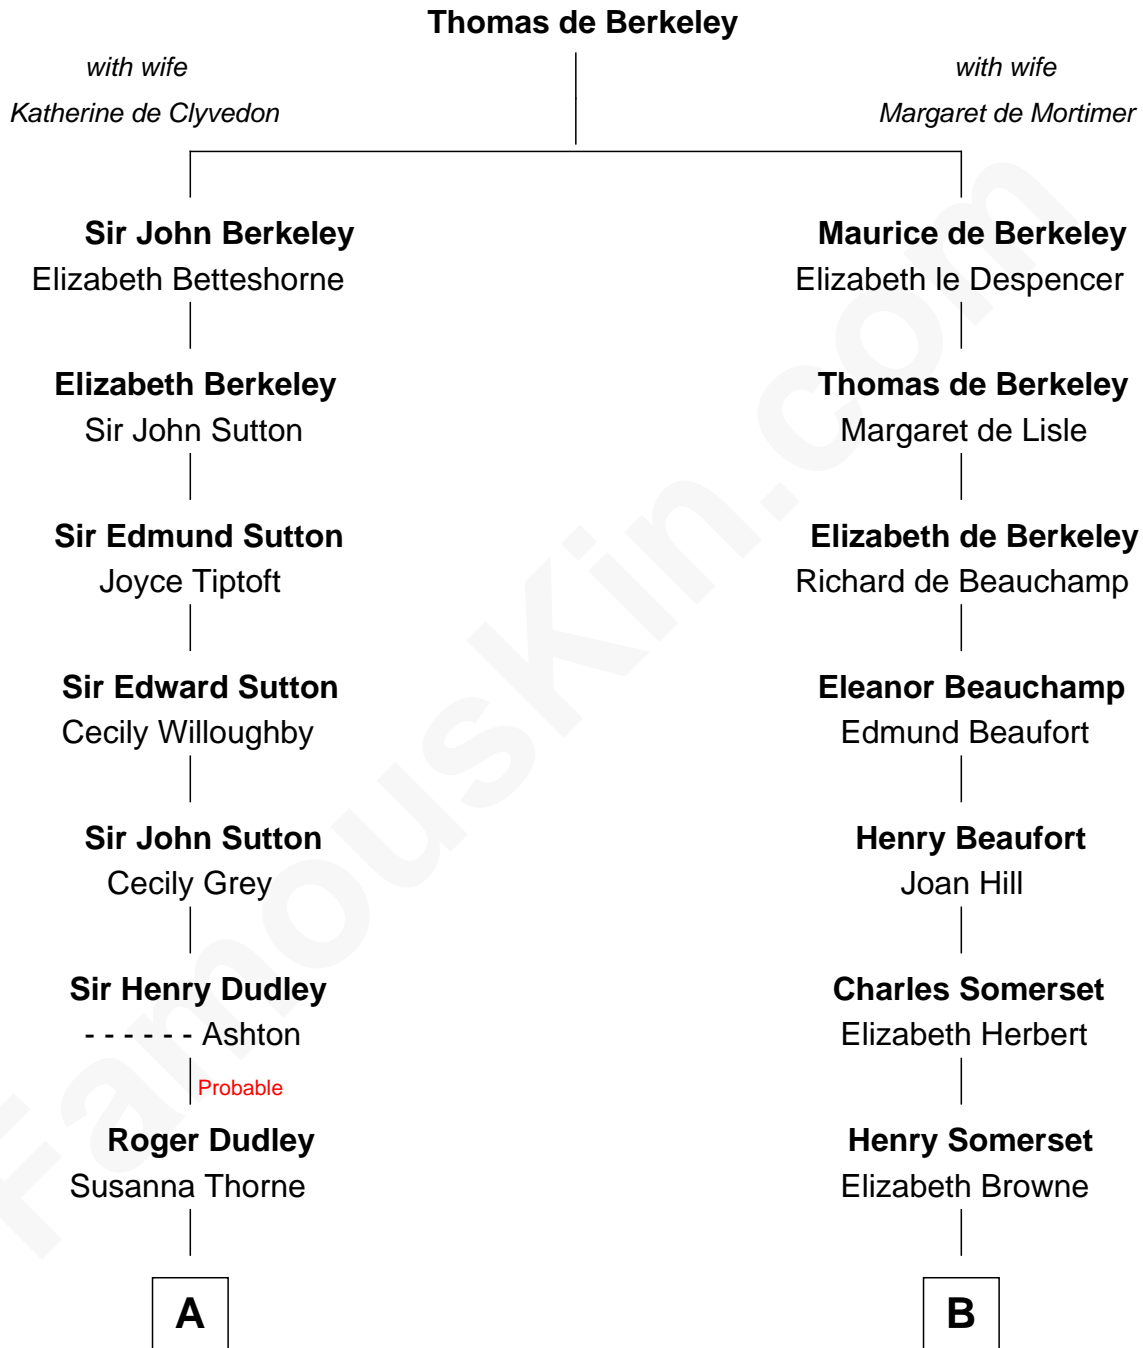

# FamousKin.com Relationship Chart of

**Dick Clark**

*Radio and TV Host*

16th cousin 1 time removed of

**Lt. Gen. James Brudenell**

*Leader of the "Charge of the Light Brigade"*

Dick Clark photo by [Alan Light](#) (CC BY 2.0)