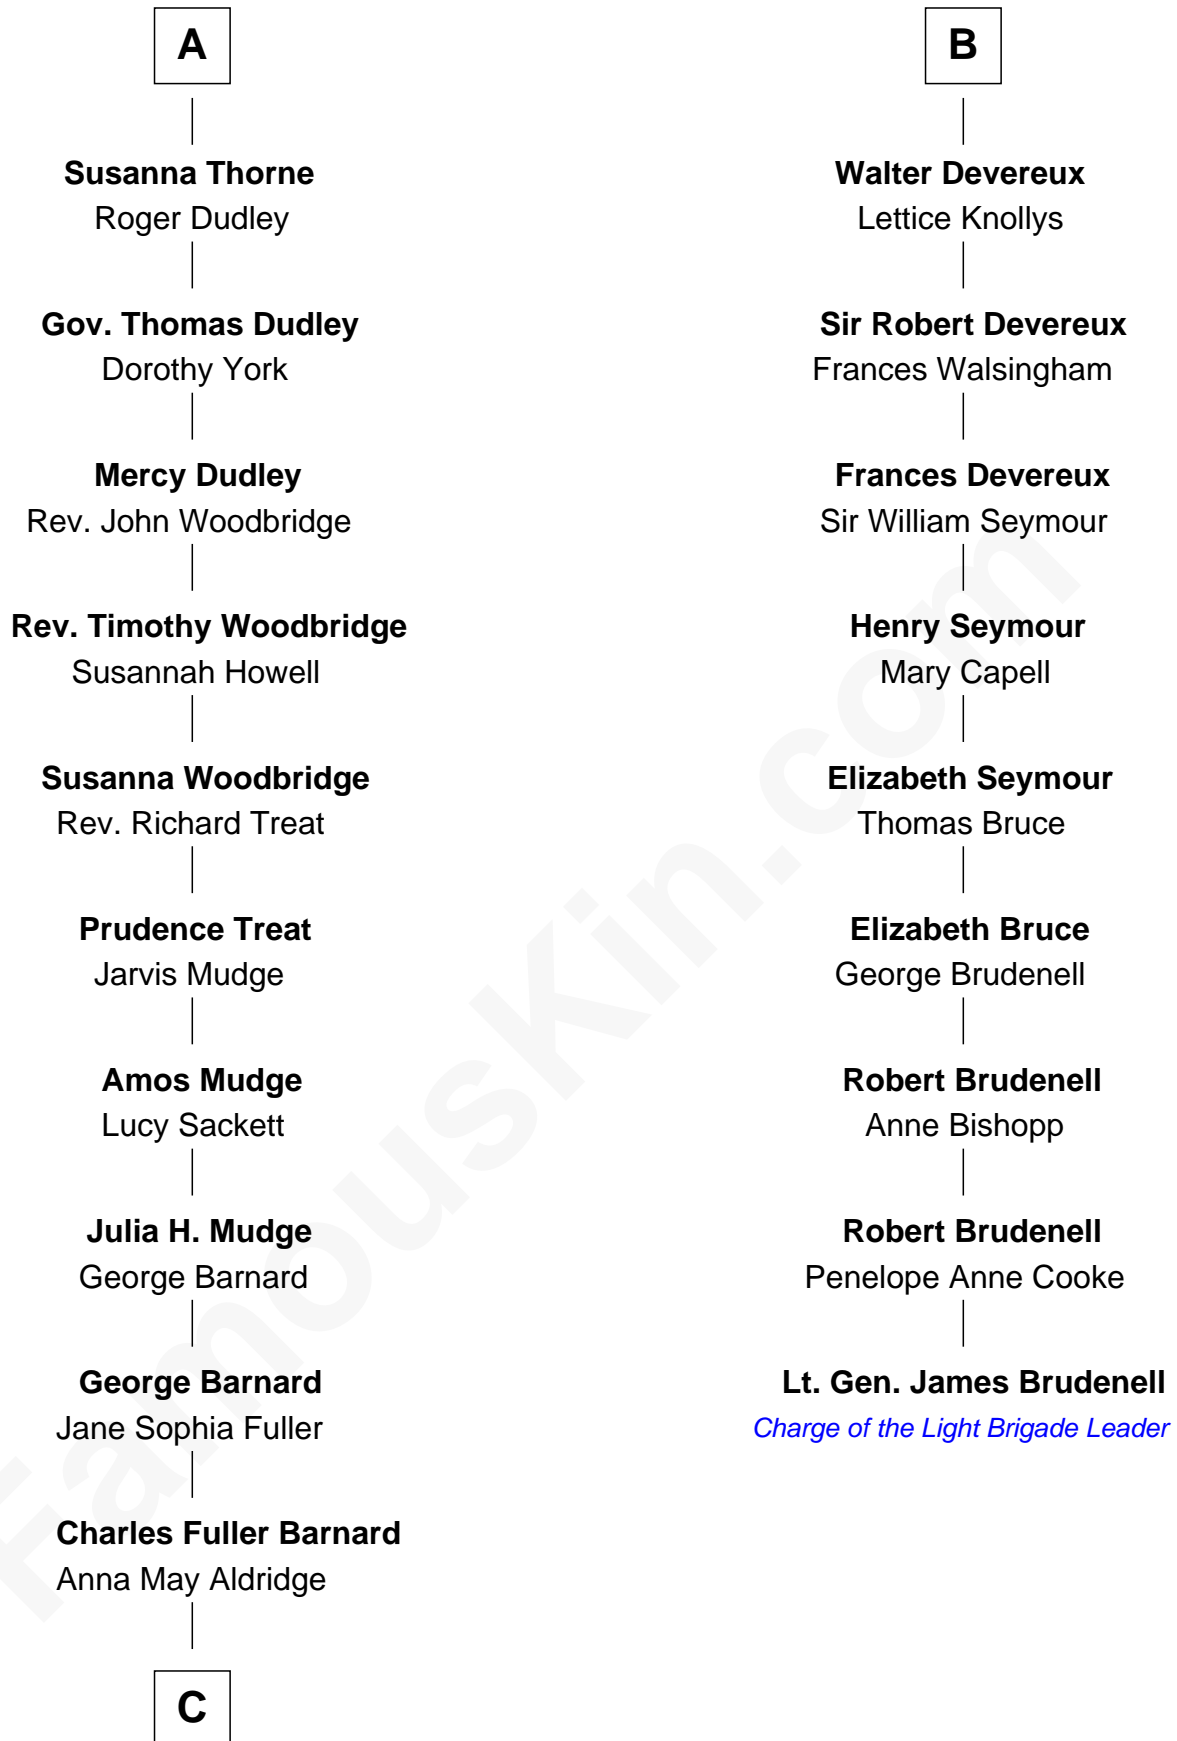

# FamousKin.com Relationship Chart of

**Dick Clark**

*Radio and TV Host*

15th cousin 3 times removed of

**Lt. Gen. James Brudenell**

*Leader of the "Charge of the Light Brigade"*

**C**

—  
**Julia Fuller Barnard**  
Richard Augustus Clark