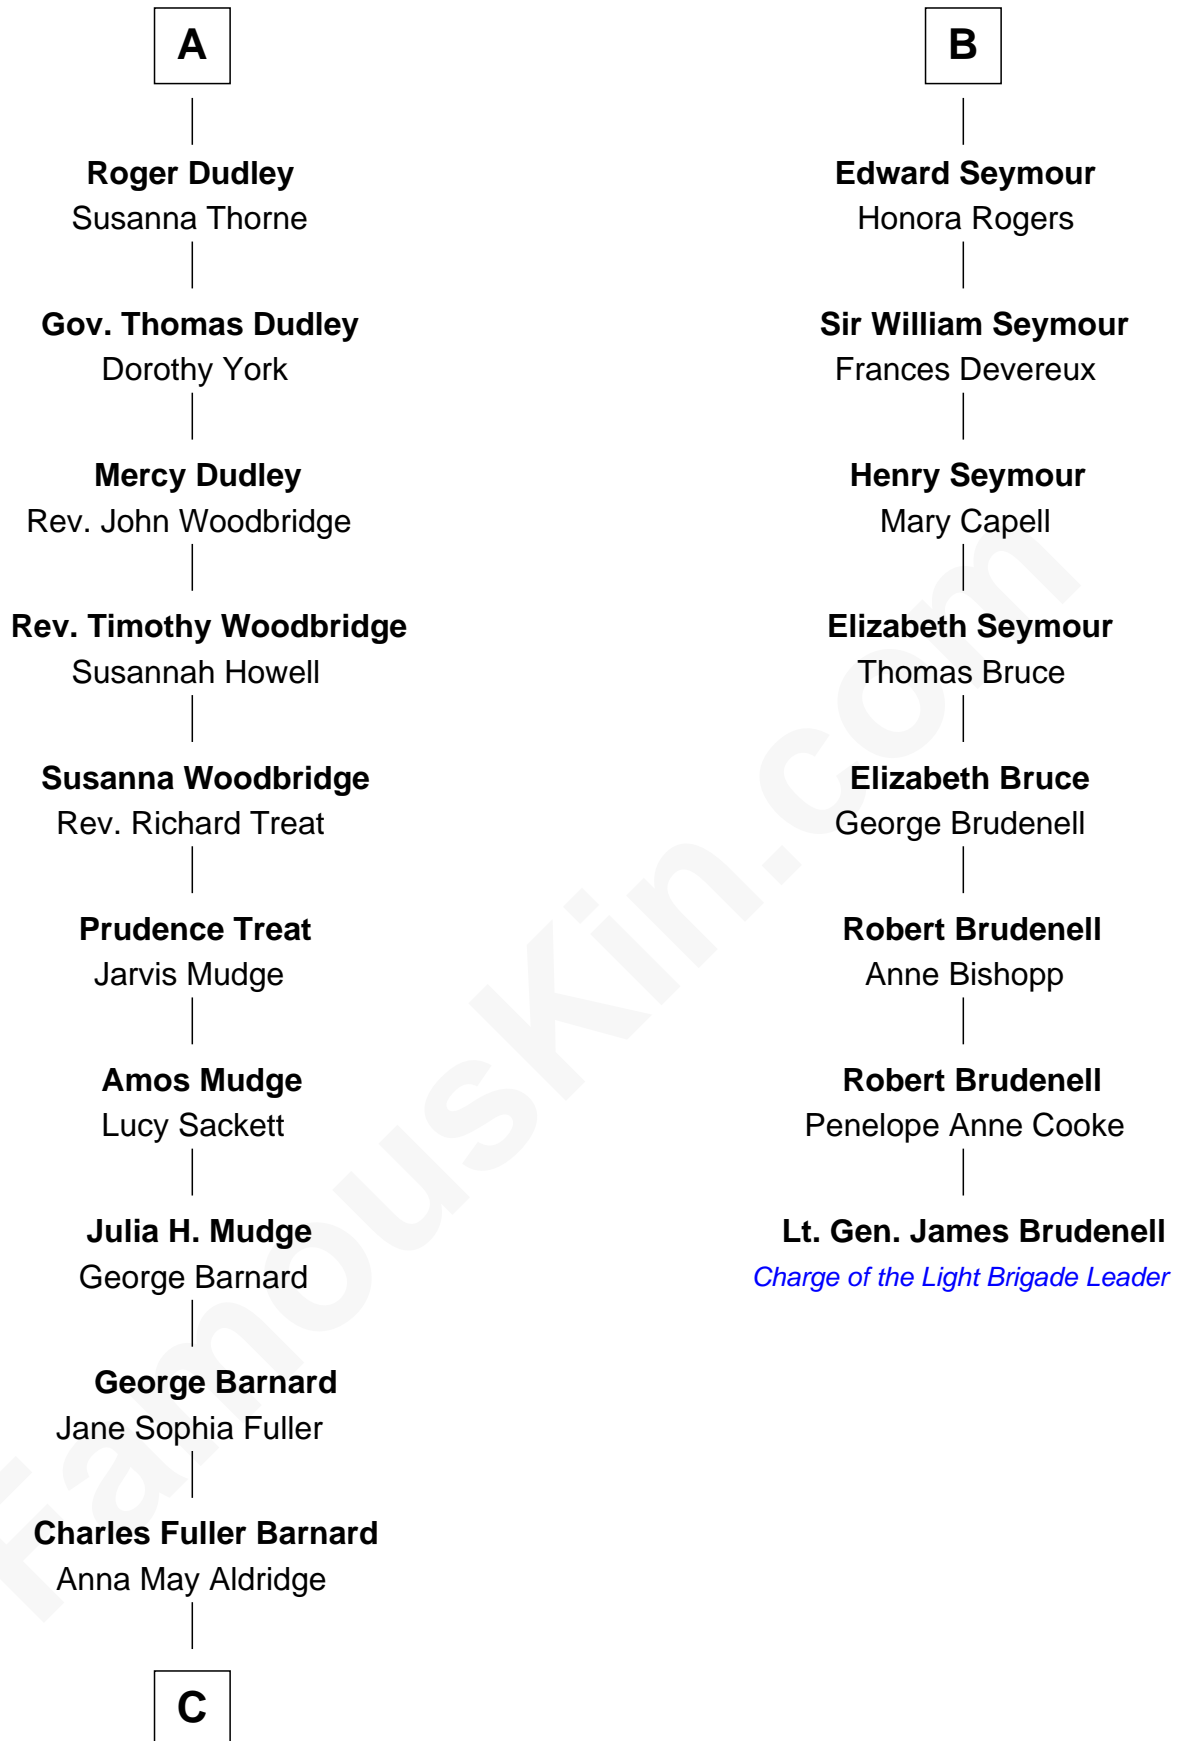

FamousKin.com Relationship Chart of

Dick Clark

Radio and TV Host

14th cousin 4 times removed of

Lt. Gen. James Brudenell

Leader of the "Charge of the Light Brigade"

Sir Philip le Despencer

Elizabeth - - - - -

Alice le Despenser

Sir John Sutton

Sir John Sutton

Constance Blount

Sir John Sutton

Elizabeth Berkeley

Sir Edmund Sutton

Joyce Tiptoft

Sir Philip le Despencer

Elizabeth de Tibetot

Margery Despencer

Sir Roger Wentworth

Sir Philip Wentworth

Mary Clifford

Sir Henry Wentworth

Anne Say

Margery Wentworth

Sir John Seymour

Edward Seymour

Anne Stanhope

Edward Seymour

Katherine Grey

B

C