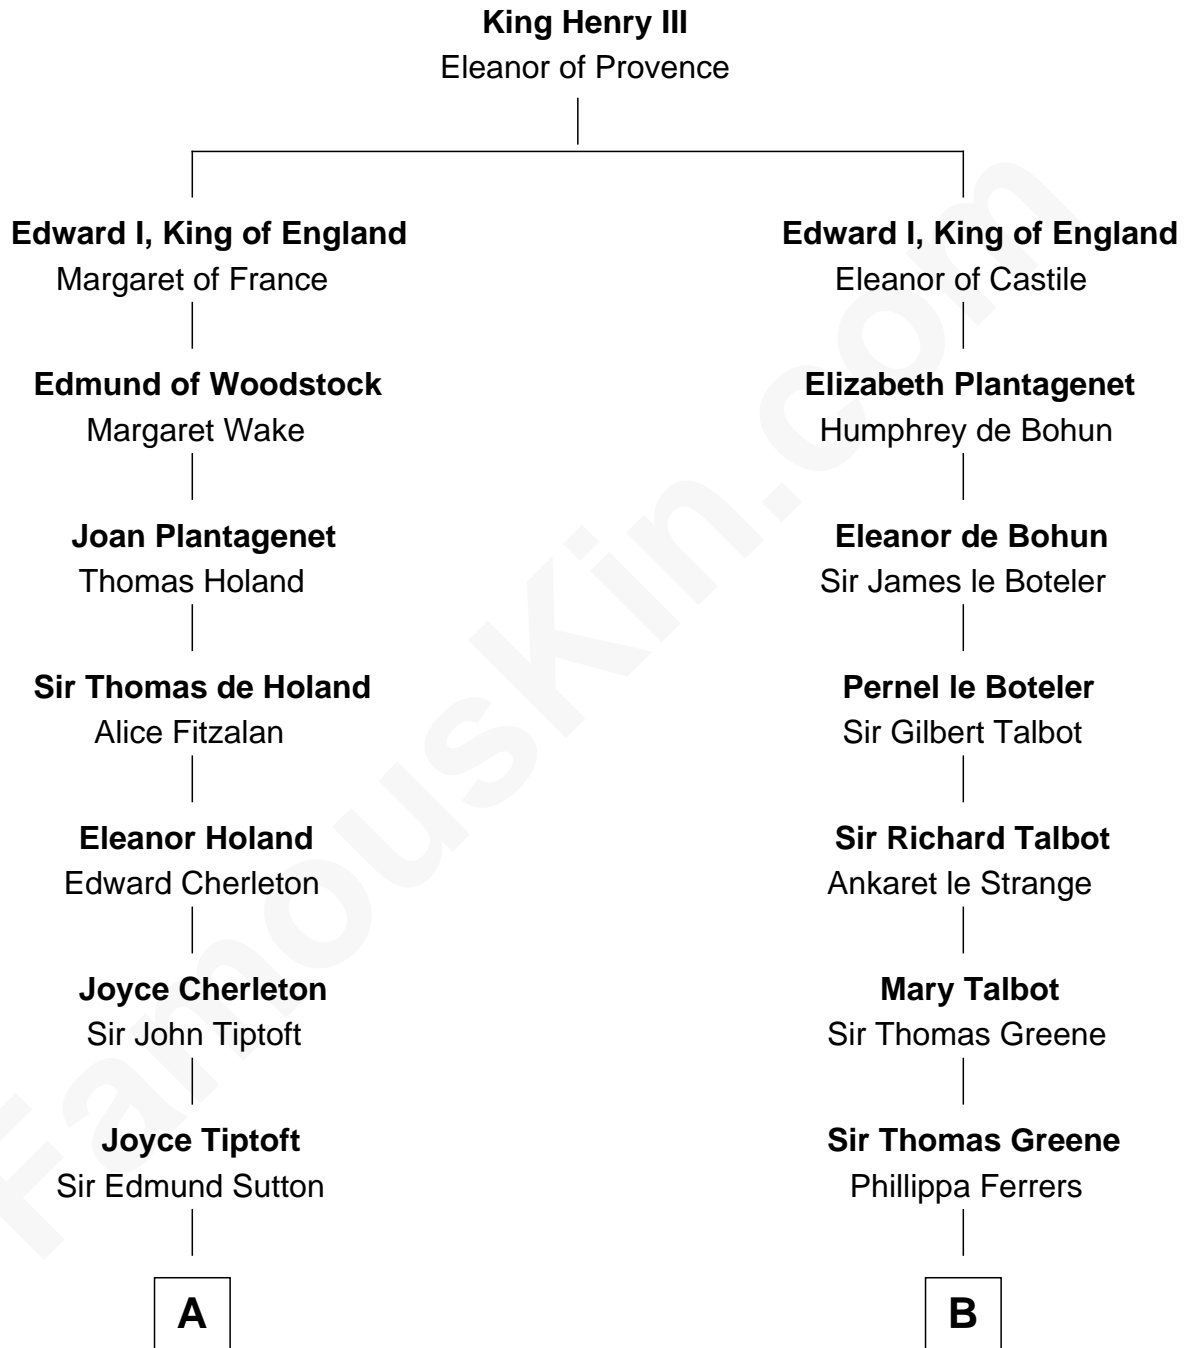

# FamousKin.com Relationship Chart of

**Dick Clark**

*Radio and TV Host*

15th cousin 6 times removed of

**Jonathan Swift**

*Author of Gulliver's Travels*

**C**

—  
**Julia H. Mudge**  
George Barnard

—  
**George Barnard**  
Jane Sophia Fuller

—  
**Charles Fuller Barnard**  
Anna May Aldridge

—  
**Julia Fuller Barnard**  
Richard Augustus Clark

—  
**Dick Clark**  
*Radio and TV Host*

FamousKin.com